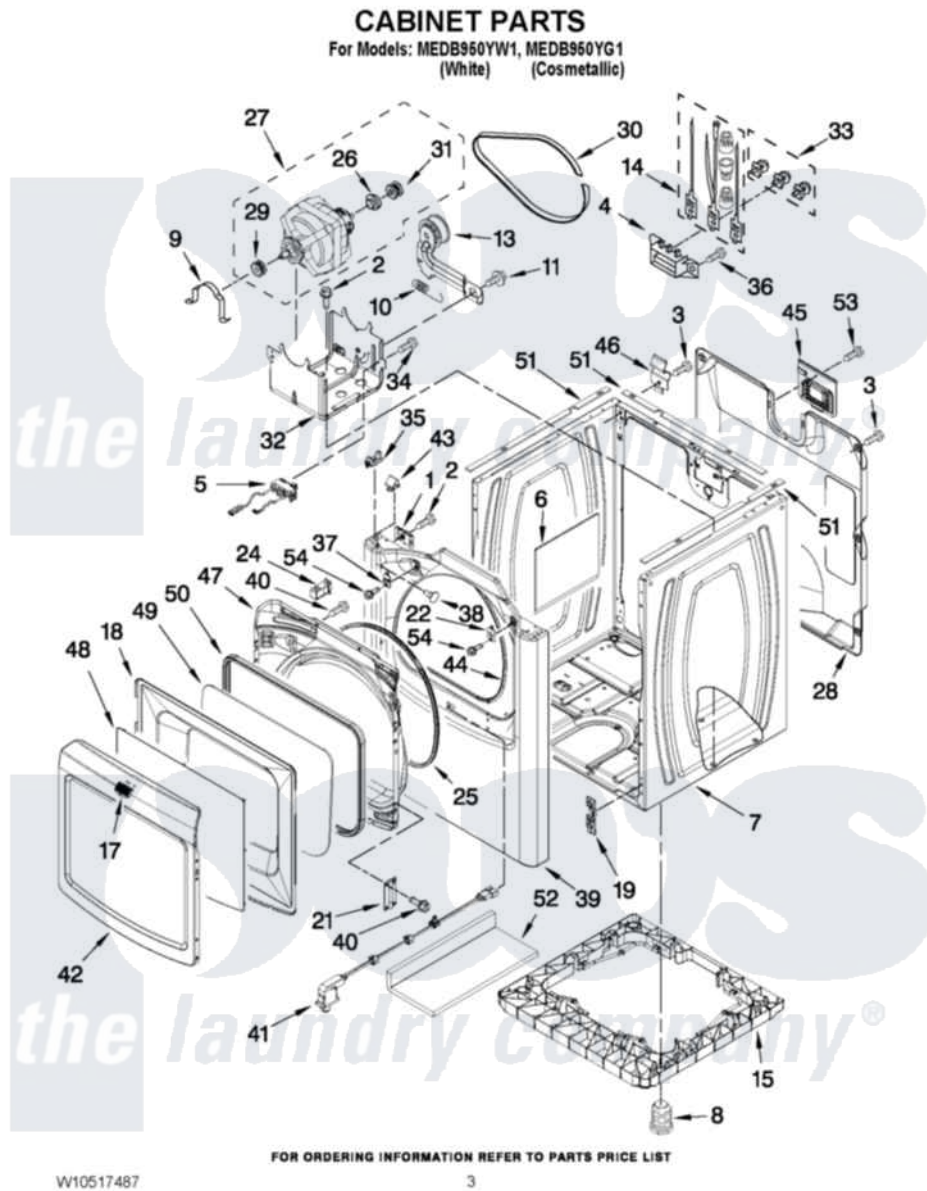

# Maytag MEDB950YW1 02 - CABINET PARTS

Maytag [Residential Maytag MEDB950YW1 Dryer Parts](#) Parts Diagram 02 - CABINET PARTS  
Click on the part number to view part

Item	Original Part Number	Replaced By	Status	Part Description
1	<a href="#">98234</a>			Clip, U-Bend
2	<a href="#">3390631</a>			Screw, 10-16 X 3/8
3	<a href="#">693995</a>			Screw, Hex Head
4	<a href="#">3397659</a>			Block, Terminal
5	<a href="#">W10314253</a>			Switch, Assembly Broken Belt
6	<a href="#">W10123956</a>			Dampening Panel
7	W10183827	<a href="#">W10223154</a>		Cabinet
"	W10304162		Not Available	CABINET (INCLUDES ITEM 51) (COSMETALLIC)
8	<a href="#">W10363894</a>			Foot, Dryer
NI	<a href="#">279810</a>			Foot-Optional
9	<a href="#">660658</a>			Clamp, Motor Mounting 343481 685441
10	<a href="#">3387374</a>			Spring, Idler
11	<a href="#">3389420</a>			Retainer-Idler 1/4-20 X 1/16
13	<a href="#">8547160</a>			Pulley Assembly
14	<a href="#">270218</a>			Terminal Tinned And Brass