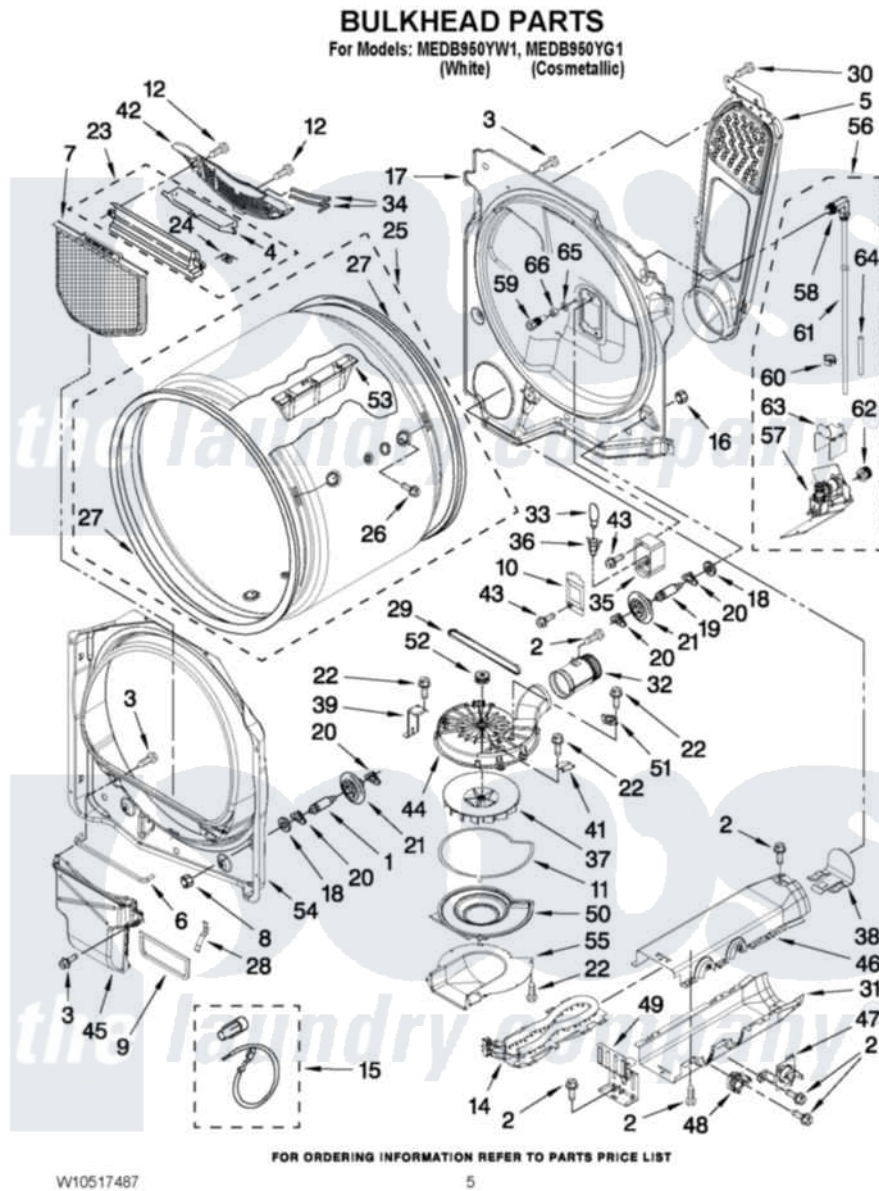

Maytag MEDB950YW1 03 - BULKHEAD PARTS

Maytag Residential Maytag MEDB950YW1 Dryer Parts Parts Diagram 03 - BULKHEAD PARTS
Click on the part number to view part

Item	Original Part Number	Replaced By	Status	Part Description
1	W10359271			Shaft, Drum Roller Threads
2	90767			Screw, 8A X 3/8 HeX Washer Head Tapping
3	3390631			Screw, 10-16 X 3/8
4	3394984	8563758		Door, Lint Screen
5	8544730			Air Duct Assembly
6	697813			Seal, Outlet Housing
7	W10049370	W10120998		Screen
8	3934666	W10080210		Nut, 3/8 X 16
9	8544721			Seal, Lint Duct
10	3402841	8532165		Lens, Drum Light
11	8573068			Seal, Blower Cover
12	3387230			Screw, 10-16 X 13/16
14	8544771			Heater Element
15	279457			Wire Kit, Terminal
16	W10001120	W10080190		Nut, 3/8-16
17	W10139797			Bulkhead, Rear