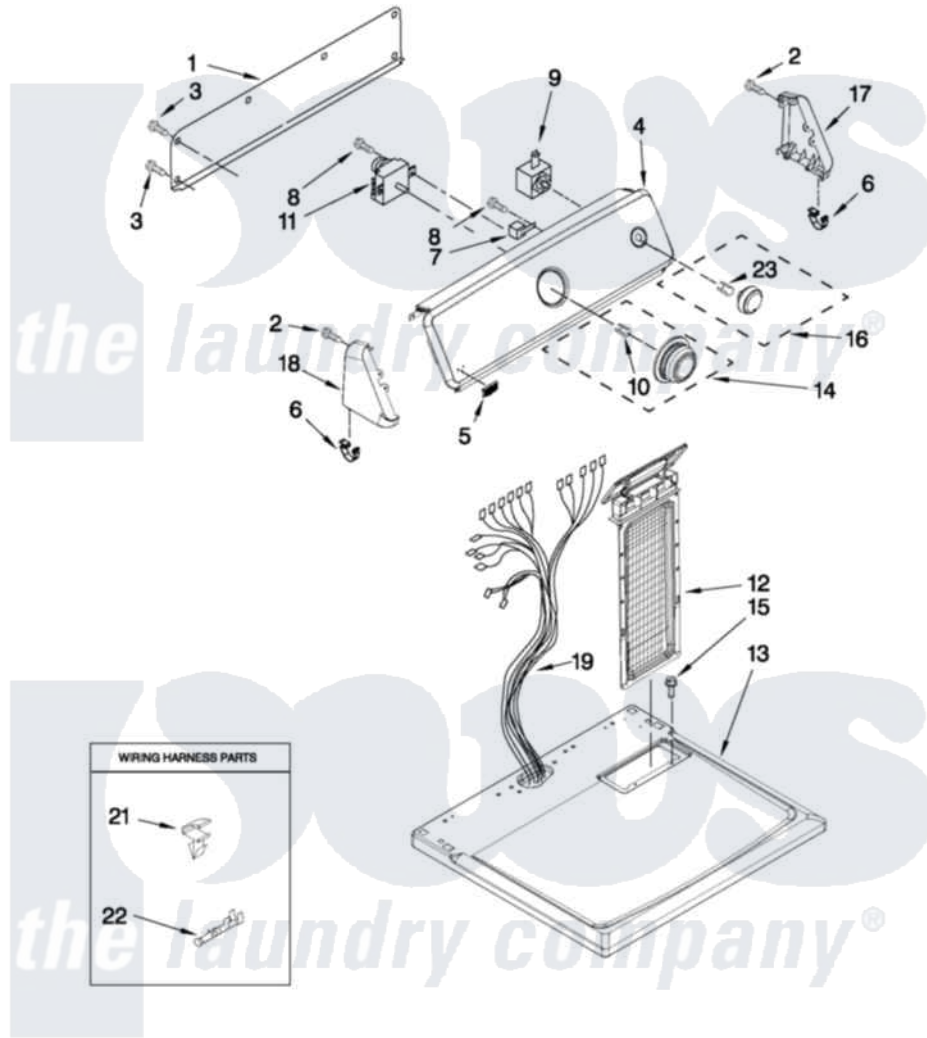

Maytag MEDC200XW1 02 - TOP AND CONSOLE PARTS

TOP AND CONSOLE PARTS

For Model: MEDC200XW1
(White)

W10403676

FOR ORDERING INFORMATION REFER TO PARTS PRICE LIST

3

Maytag Residential Maytag MEDC200XW1 Dryer Parts Parts Diagram 02 - TOP AND CONSOLE PARTS
Click on the part number to view part

Item	Original Part Number	Replaced By	Status	Part Description
1	W10103406			Panel, Rear Console
2	359625	487240		Screw, For Mtg. Service Capacitor
3	693995			Screw, Hex Head
4	W10115474			Console Panel And Bracket Assembly
5	W10323734			Badge, Assembly
6	8312709			Clip-Console
7	694419			Mini-Buzzer
8	8533971	90767		Screw, 8A X 3/8 HeX Washer Head Tapping
9	3404233			Switch, Push-To-Start
10	688805			Clip, Spring Knob
11	W10185988			Timer, 60 Hz
12	8565972			Screen, Lint
13	W10225059			Top And Seal Assembly
14	W10317454			Timer Knob And Dial Assembly

15	688983	487240	Screw, For Mtg. Service Capacitor
16	W10317455		Knob, Push-To-Start
17	W10193821		Cap, End
18	W10193824		Endcap Console Bracket
19	W10366759		Harness, Wiring
21	3394427		Clip-Harness
22	94614		Terminal
23	8536939		Clip, Knob