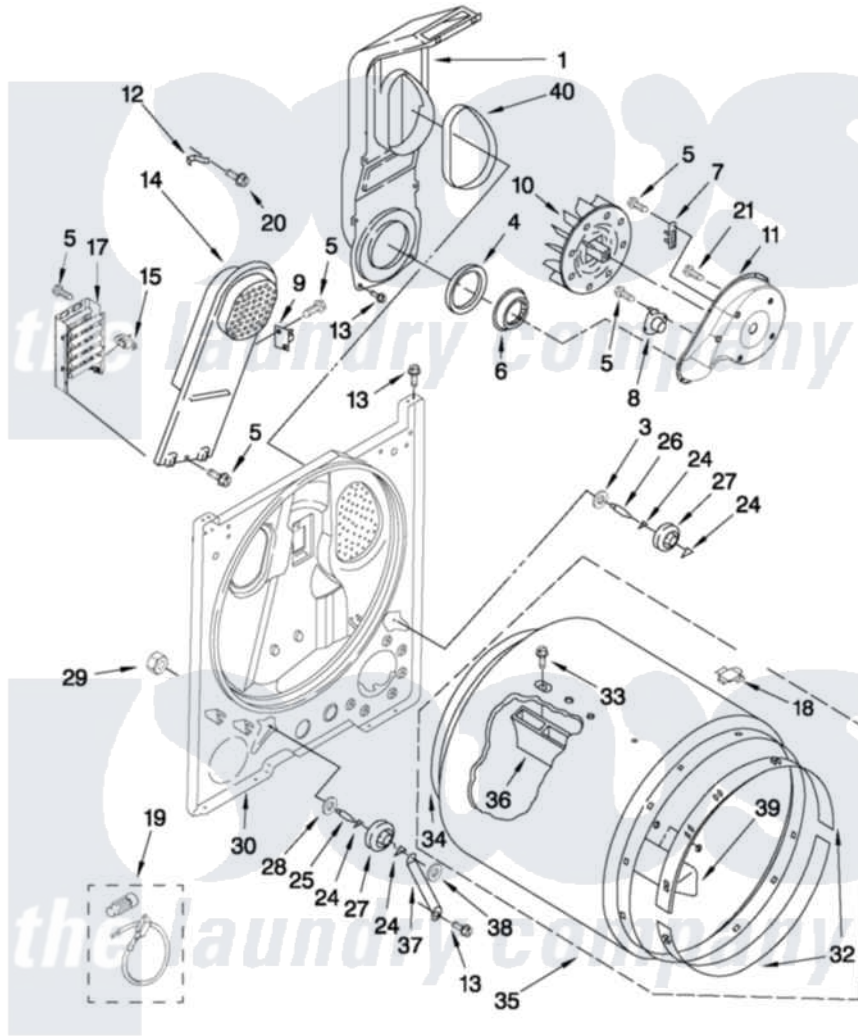

Maytag MEDC200XW1 03 - BULKHEAD PARTS

BULKHEAD PARTS

For Model: MEDC200XW1
(White)

FOR ORDERING INFORMATION REFER TO PARTS PRICE LIST

W10403676

5

Maytag Residential Maytag MEDC200XW1 Dryer Parts Parts Diagram 03 - BULKHEAD PARTS

[Click on the part number to view part](#)

Item	Original Part Number	Replaced By	Status	Part Description
1	348368			Lint Chute Assembly
3	3388703			Washer, Support
4	347139			Seal, Lint Chute
5	90767			Screw, 8A X 3/8 HeX Washer Head Tapping
6	696302			Shield, Exhaust
7	3392519			Thermal Limiter
8	3387134			Thermostat, Internal-Bias
9	3977393	279816		Cutoff-Tml
10	694089			Wheel, Blower
11	8577230			Housing, Blower
12	3398161			CLIP
13	343641	681414		Screw, 10AB X 1/2
14	8541818			Box, Heater
15	3977767			Thermostat, High Limit 250 F
17	3403585	279838		Element
18	8066086			Plug, Drum Hole

19	279457		Wire Kit, Terminal
20	489463		Screw, 8-18 X 1/16
21	3390647	488729	Screw
24	690997		Washer, Thrust
25	W10359270		Shaft, Drum Roller Threads
26	W10359269		Shaft, Drum Roller Threads
27	W10314171		Roller, Support Assembly
28	348197		Washer, Support
29	W10298789		Nut, Push-In
30	3403410		Bulkhead
32	692526	279441	BeaRng-Rng
33	W10219342		Screw, Baffle Mounting
34	W10352407	279857	Seal
35	695587		Drum Assembly
36	692490		Baffle, Drum
37	3976434		Bracket, Support Shaft
38	90296		Nut, Push On
39	3403636		Baffle, Drum
40	339956		Seal, Air Duct To Bulkhead