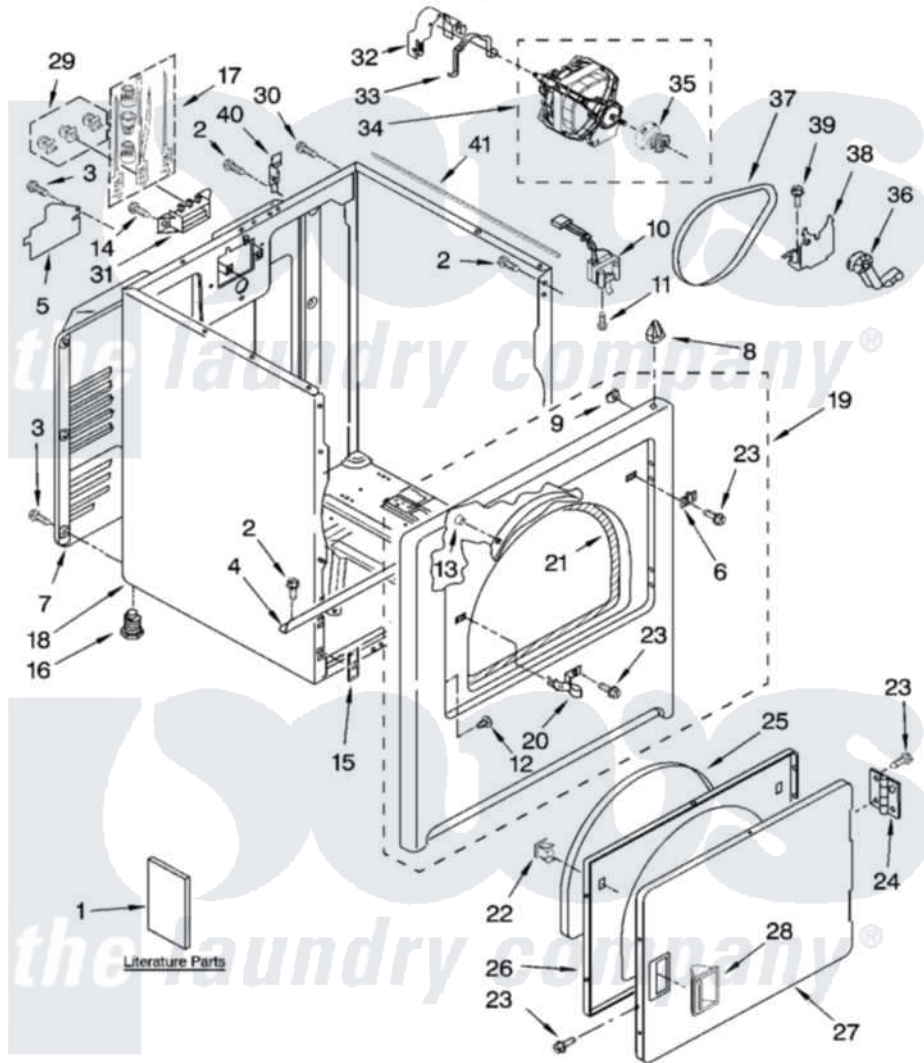

Maytag MEDC400VW0 01 - CABINET PARTS

MAYTAG

CABINET PARTS

For Model: MEDC400VW0
(White)

29" ELECTRIC DRYER

8-08 Litho in U.S.A. (LT) (psw)

1

Part No. W10217481 Rev. A

Maytag [Residential Maytag MEDC400VW0 Dryer Parts](#) Parts Diagram 01 - CABINET PARTS

[Click on the part number to view part](#)

Item	Original Part Number	Replaced By	Status	Part Description
1	W10088780		Not Available	Guide, Use & Care
"	8576796		Not Available	WIRING DIAGRAM
"	W10150612		Not Available	Instructions, Installation
"	W10089179		Not Available	Sheet, Cycle Feature
2	343641	681414		Screw, 10AB X 1/2
3	693995			Screw, Hex Head
4	8541400			Bracket, Cabinet
5	3396795			Cover, Terminal Block
6	3403630			Plug, Strike Hole
7	3396805	280043		Panel-Rear
8	690363	18776		Lock, Front Top
9	98234			Clip, U-Bend
10	3406107			Door Switch Assembly
11	697773	3395530		Screw
12	3404413			Plug, Hinge Hole
13	685203	279220		Clip

14	3393008	308685	Side Trim)
15	3394083		Clip, Front Panel
16	3392100	49621	Feet-Leveling
"	279810		Foot-Optional
17	279318		Terminal Tinned And Brass Panel
18	8530603	8533643	Cabinet
19	3403444	279852	Panel
20	3403431		Strike, Panel
21	3406129		Seal And Bearing Assembly
22	3389441		Door Catch Assembly
23	342055	488627	Screw
24	3405514	W10362431	Hinge And Pin Assembly
25	3405246		Seal, Door Push-To-Start
26	3402341		Door, Inner
27	3402335		Door, Front
28	8565970		Handle, Door
29	279393		Terminal Block Screw Kit
30	697776	4331106	Screw, No.10-32 X 7/16
31	3397659		Block, Terminal
32	3404162		Clamp, Motor
33	W10121316		Plug, Multivent
34	W10194250	279827	Motor-Drve
35	8066184		Pulley, Motor
36	691366		Idler And Pulley Assembly
37	W10198086		Belt, Drive
38	348780		Base, Motor
39	3400500		Bolt, 3405245 5/16-18 X 3/4
40	8066217		Hinge, Top
41	W10174643		Seal-Spill Guard