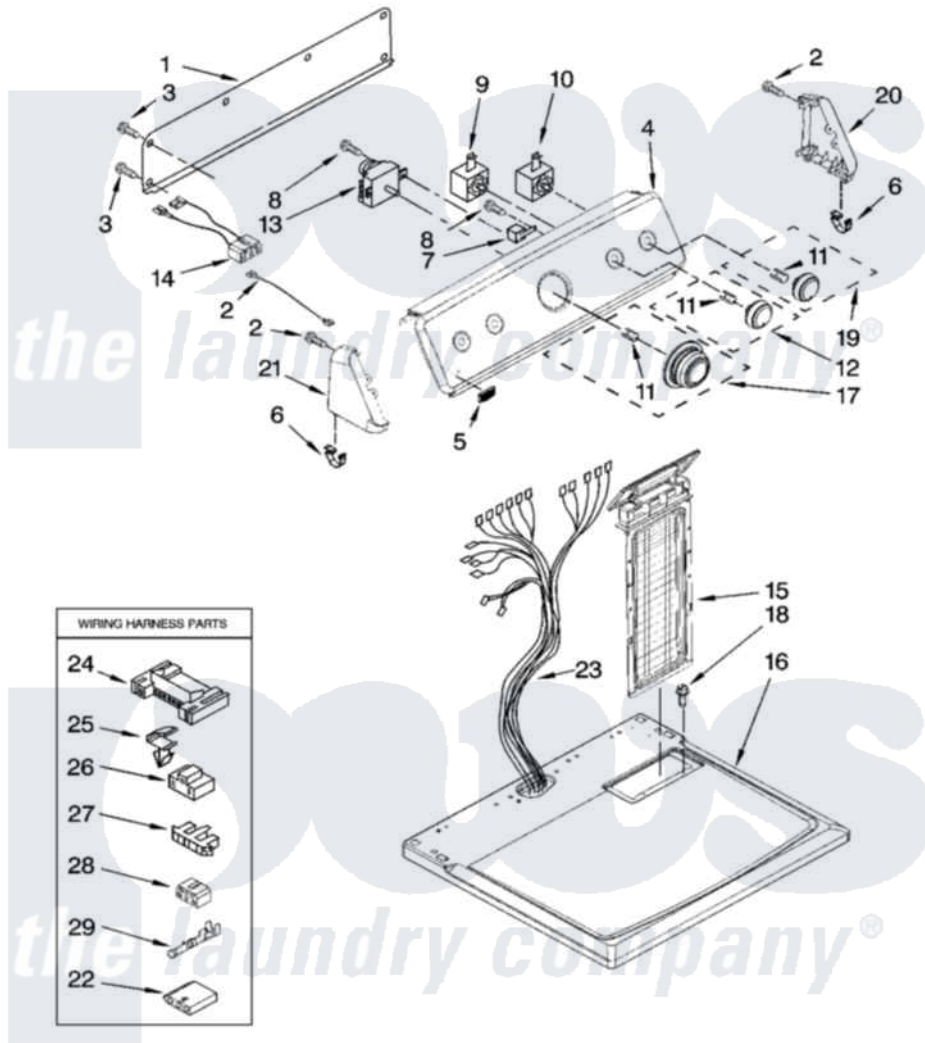

Maytag MEDC400VW0 02 - TOP AND CONSOLE PARTS

TOP AND CONSOLE PARTS

For Model: MEDC400VW0
(White)

W10217481

3

Maytag Residential Maytag MEDC400VW0 Dryer Parts Parts Diagram 02 - TOP AND CONSOLE PARTS
Click on the part number to view part

Item	Original Part Number	Replaced By	Status	Part Description
1	W10103406			Panel, Rear Console
2	359625	487240		Screw, For Mtg. Service Capacitor
3	693995			Screw, Hex Head
4	W10086736			Console Assembly
5	W10101390			Badge Assembly
6	8312709			Clip-Console
7	694419			Mini-Buzzer
8	8533971	90767		Screw, 8A X 3/8 HeX Washer Head Tapping
9	3405152			Switch, Wrinkle Shield
10	3977456			Switch, Push-To-Start
11	8536939			Clip, Knob
12	W10180218			Knob, Control Assembly
13	8299779			Timer, 60 Hz
14	3401695			Wire, Jumper Buzzer
15	8565972			Screen, Lint

16	W10112597	W10112599	Top
17	W10180219		Knob, Timer Assembly
18	688983	487240	Screw, For Mtg. Service Capacitor
19	W10180220		Knob Assembly Push-To-Start
20	W10193821		Cap, End
21	W10193824		Endcap Console Bracket
22	3936144		Do-It-Yourself Repair Manuals
23	W10205238		Harness, Wiring
24	3395683		Receptacle, Multi-Terminal
25	3394427		Clip-Harness
26	3401144		Connector
27	3397269		Connector, Timer
28	3347243		Block, Disconnect
29	94614		Terminal