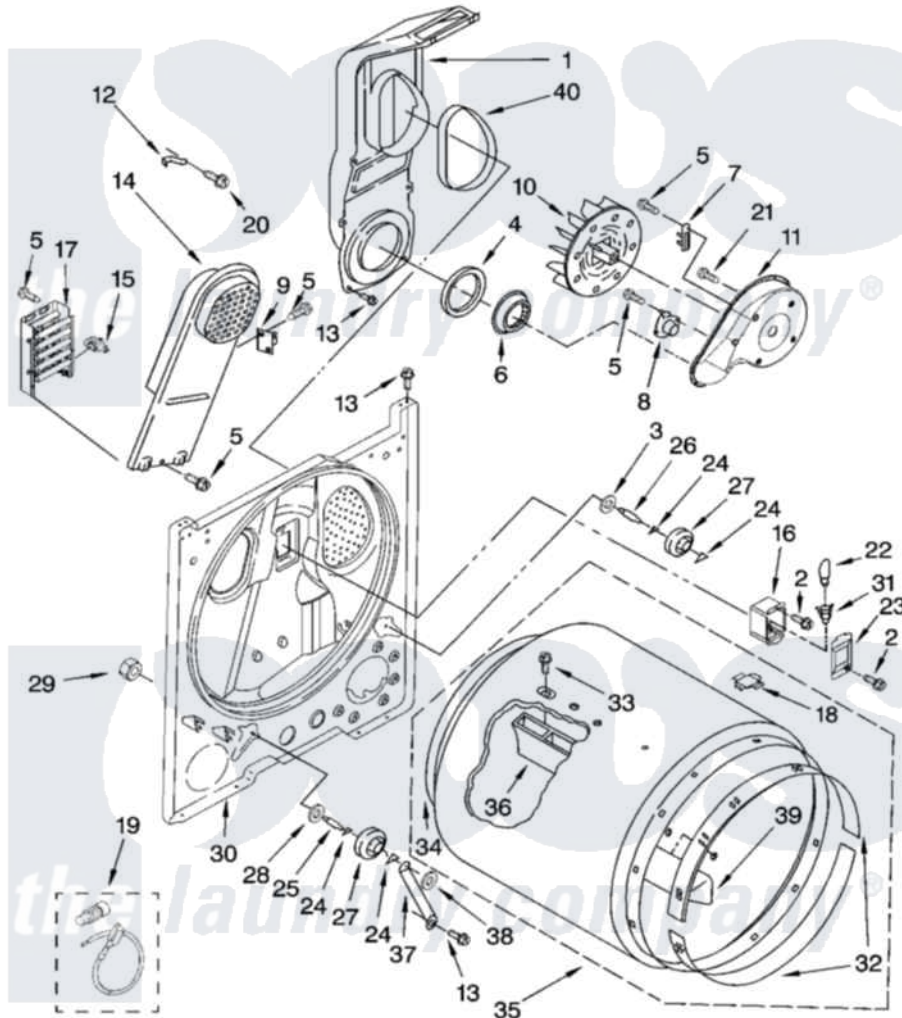

Maytag MEDC400VW0 03 - BULKHEAD PARTS, OPTIONAL PARTS (NOT INCLUDED)

BULKHEAD PARTS
For Model: MEDC400VW0
(White)

W10217481

5

Maytag [Residential Maytag MEDC400VW0 Dryer Parts](#) Parts Diagram 03 - BULKHEAD PARTS, OPTIONAL PARTS (NOT INCLUDED)

[Click on the part number to view part](#)

| Item | Original Part Number | Replaced By | Status | Part Description |
|------|-------------------------|------------------------|--------|---|
| 1 | 348368 | | | Lint Chute Assembly |
| 2 | 487909 | 488729 | | Screw |
| 3 | 3388703 | | | Washer, Support |
| 4 | 347139 | | | Seal, Lint Chute |
| 5 | 90767 | | | Screw, 8A X 3/8 HeX Washer Head Tapping |
| 6 | 696302 | | | Shield, Exhaust |
| 7 | 3392519 | | | Thermal Limiter |
| 8 | 3387134 | | | Thermostat, Internal-Bias |
| 9 | 3977393 | 279816 | | Cutoff-Tml |
| 10 | 694089 | | | Wheel, Blower |
| 11 | 8577230 | | | Housing, Blower |
| 12 | 3398161 | | | CLIP |
| 13 | 343641 | 681414 | | Screw, 10AB X 1/2 |
| 14 | 8541818 | | | Box, Heater |