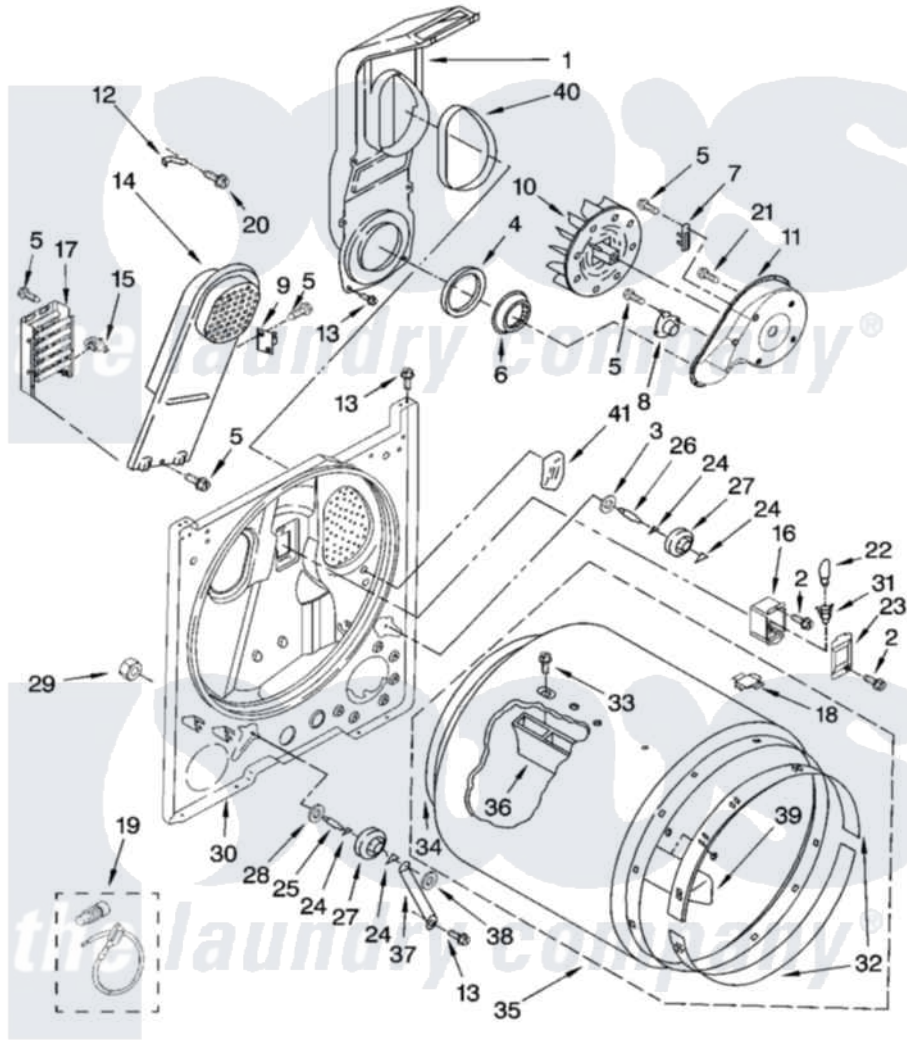

Maytag MEDC500VW0 03 - BULKHEAD PARTS, OPTIONAL PARTS

BULKHEAD PARTS

For Model: MEDC500VW0
(White/Grey)

W10224244

5

Maytag Residential Maytag MEDC500VW0 Dryer Parts Parts Diagram 03 - BULKHEAD PARTS, OPTIONAL PARTS
Click on the part number to view part

Item	Original Part Number	Replaced By	Status	Part Description
1	348368			Lint Chute Assembly
2	487909	488729		Screw
3	3388703			Washer, Support
4	347139			Seal, Lint Chute
5	90767			Screw, 8A X 3/8 HeX Washer Head Tapping
6	696302			Shield, Exhaust
7	3392519			Thermal Limiter
8	8318268			Thermostat, Internal-Bias
9	3977393	279816		Cutoff-Tml
10	694089			Wheel, Blower
11	8577230			Housing, Blower
12	3398161			CLIP
13	343641	681414		Screw, 10AB X 1/2
14	8541818			Box, Heater
15	3977767			Thermostat, High Limit 250 F
16	3977373			Bracket, Drum Light

17	3403585	279838	Element
18	8066086		Plug, Drum Hole
19	279457		Wire Kit, Terminal
20	489463		Screw, 8-18 X 1/16
21	3390647	488729	Screw
22	3406124	22002263	Lamp
23	3402841	8532165	Lens, Drum Light
24	690997		Washer, Thrust
25	3399506	W10359270	Shaft, Drum Roller Threads
26	3399507	W10359269	Shaft, Drum Roller Threads
27	3397590	349241T	Support
28	348197		Washer, Support
29	3359452		Nut, Lock
30	3403414		Bulkhead
31	W10136369		Socket, Drum Light Assembly
32	692526	279441	BeaRng-Rng
33	W10109200		Screw, Baffle Mounting
34	3406130	279857	Seal
35	695587		Drum Assembly
36	692490		Baffle, Drum
37	3976434		Bracket, Support Shaft
38	90296		Nut, Push On
39	3403636		Baffle, Drum
40	339956		Seal, Air Duct To Bulkhead
41	3976479	279366	Electrode
NI	BLANK	Not Available	ACCESSORY PARTS
"	279948	4392065	Kit, Dryer Repair
"	3406839		Dry Rack Assembly
"	8522199		Accessory Parts
"	72017		Paint, Touch-Up
"	350930		Paint, Pressurized Spray B
"	350938		Paint, Pressurized Spray B
"	799344		Paint, Touch-Up)