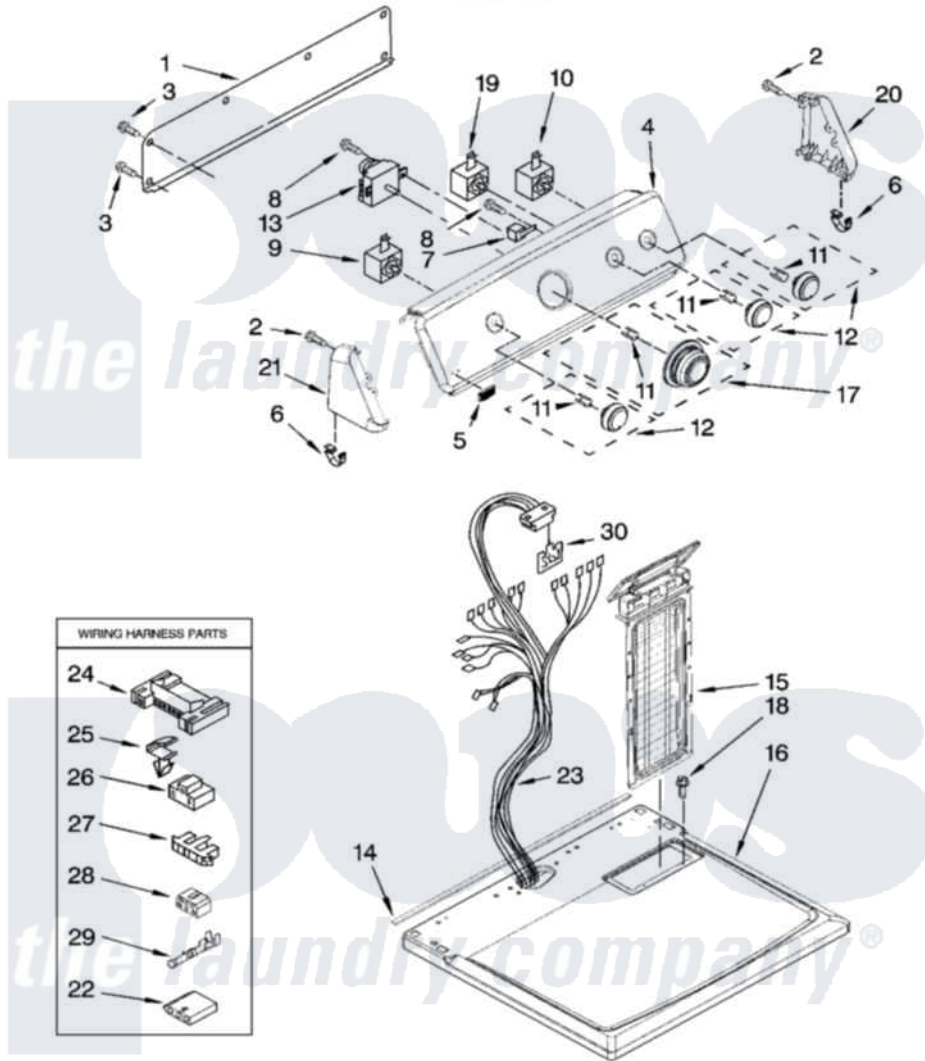

Maytag MEDC500VW1 02 - TOP AND CONSOLE PARTS

TOP AND CONSOLE PARTS

For Model: MEDC500VW1
(White/Grey)

W10252093

3

Maytag Residential Maytag MEDC500VW1 Dryer Parts Parts Diagram 02 - TOP AND CONSOLE PARTS
Click on the part number to view part

Item	Original Part Number	Replaced By	Status	Part Description
1	W10103406			Panel, Rear Console
2	359625	487240		Screw, For Mtg. Service Capacitor
3	693995			Screw, Hex Head
4	W10086737			Console Assembly
5	W10101390			Badge Assembly
6	8312709			Clip-Console
7	694419			Mini-Buzzer
8	8533971	90767		Screw, 8A X 3/8 HeX Washer Head Tapping
9	3405156			Switch, Rotary
10	W10117655			Switch, Push-To-Start
11	8536939			Clip, Knob
12	W10180218			Knob, Control Assembly
13	W10185992		Not Available	Timer Assembly (60 Hz.)
14	W10224672			Foam Seal Console Bracket
15	8565972			Screen, Lint

16	W10225059		Top And Seal Assembly
17	W10180219		Knob, Timer Assembly
18	688983	487240	Screw, For Mtg. Service Capacitor
19	8578354		Switch, Temperature
20	W10193821		Cap, End
21	W10193824		Endcap Console Bracket
22	3936144		Do-It-Yourself Repair Manuals
23	W10186096		Harness, Wiring
24	3395683		Receptacle, Multi-Terminal
25	3394427		Clip-Harness
26	3401144		Connector
27	3397269		Connector, Timer
28	3347243		Block, Disconnect
29	94614		Terminal
30	8558178		Control, Electronic