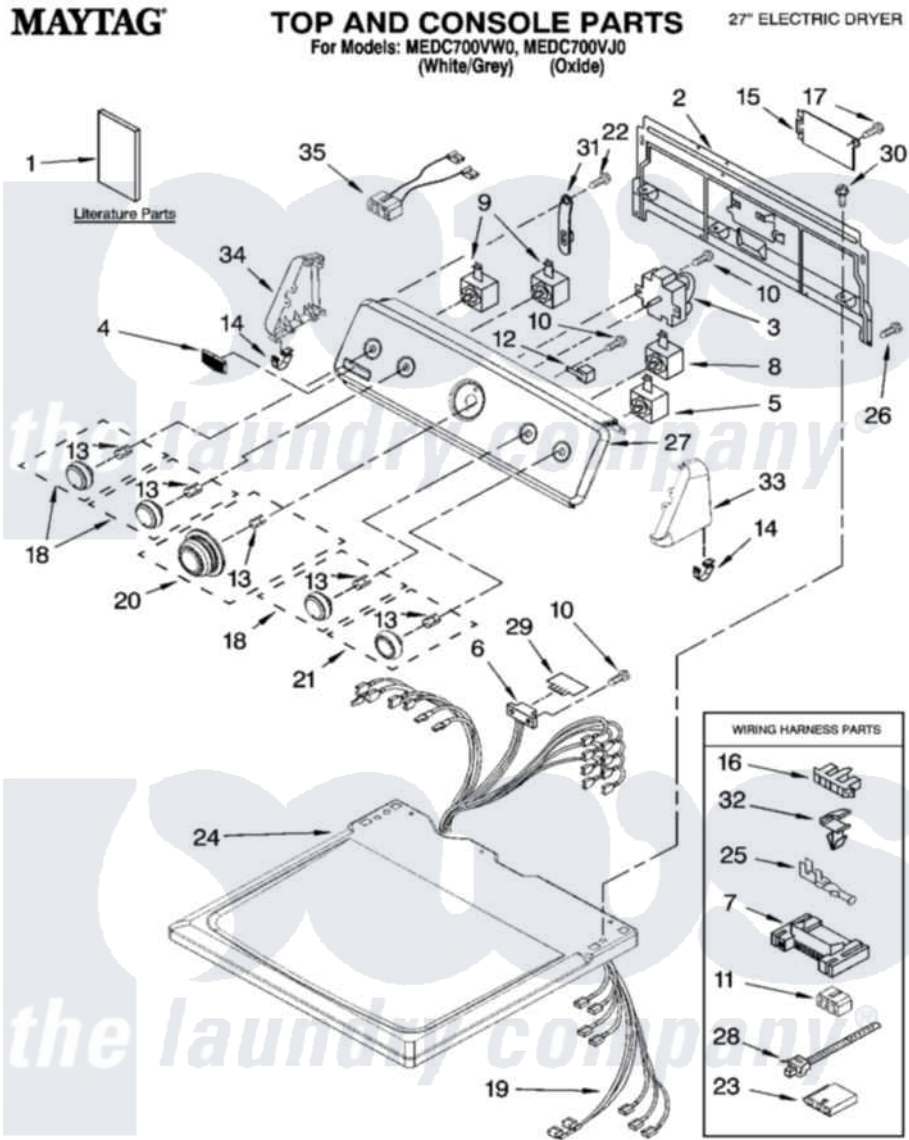

Maytag MEDC700VJ0 01 - TOP AND CONSOLE PARTS

8-08 Printed in U.S.A. (LT)(bay)

1

Part No. W10224250 Rev. A

Maytag [Residential Maytag MEDC700VJ0 Dryer Parts](#) Parts Diagram 01 - TOP AND CONSOLE PARTS

[Click on the part number to view part](#)

Item	Original Part Number	Replaced By	Status	Part Description
1	W10151000		Not Available	Wiring Diagram
"	W10088973		Not Available	Installation, Instruction
"	W10089180		Not Available	Sheet, Cycle Feature
"	W10088780		Not Available	Guide, Use & Care
2	8317305	285909		Panel-Rear
3	8566184			Timer Assembly
4	W10101390			Badge Assembly
"	W10103431			Badge Assembly
5	3398094			Switch, Push To Start
6	3391885			Connector, Edge
7	3395683			Receptacle, Multi-Terminal
8	8578352			Switch, Temperature
9	3405156			Switch, Rotary
10	8533971	90767		Screw, 8A X 3/8 HeX Washer Head Tapping
11	3347243			Block, Disconnect
12	694419			Mini-Buzzer

13	8536939		Clip, Knob
14	8312709		Clip-Console
15	8576583	W10119283	Cover, Terminal Block
16	3397269		Connector, Timer
17	3390814	90767	Screw, 8A X 3/8 HeX Washer Head Tapping
18	W10180218		Knob, Control Assembly
"	W10112582		Knob, Control Assembly
19	W10150995		Harness, Electric
20	W10180219		Knob, Timer Assembly
"	W10112584		Knob, Timer Assembly
21	W10180220		Knob Assembly Push-To-Start
"	W10112586		Knob Assembly Push-To-Start
22	90767		Screw, 8A X 3/8 HeX Washer Head Tapping
23	3936144		Do-It-Yourself Repair Manuals
24	8541355	3980403	Top
"	W10212718		Top
25	94614		Terminal
26	693995		Screw, Hex Head
27	W10086738		Console And Bracket Assembly
"	W10086741		Console And Bracket Assembly
28	3391018		Tie Cable
29	8558178		Control, Electronic
30	3390647	488729	Screw
31	8568314		Strap, Console
32	3394427		Clip-Harness
33	W10193821		Cap, End
"	W10101397		Cap, End
34	W10193824		Endcap Console Bracket
"	W10101398		Cap, End
35	W10124166		Wire, Jumper