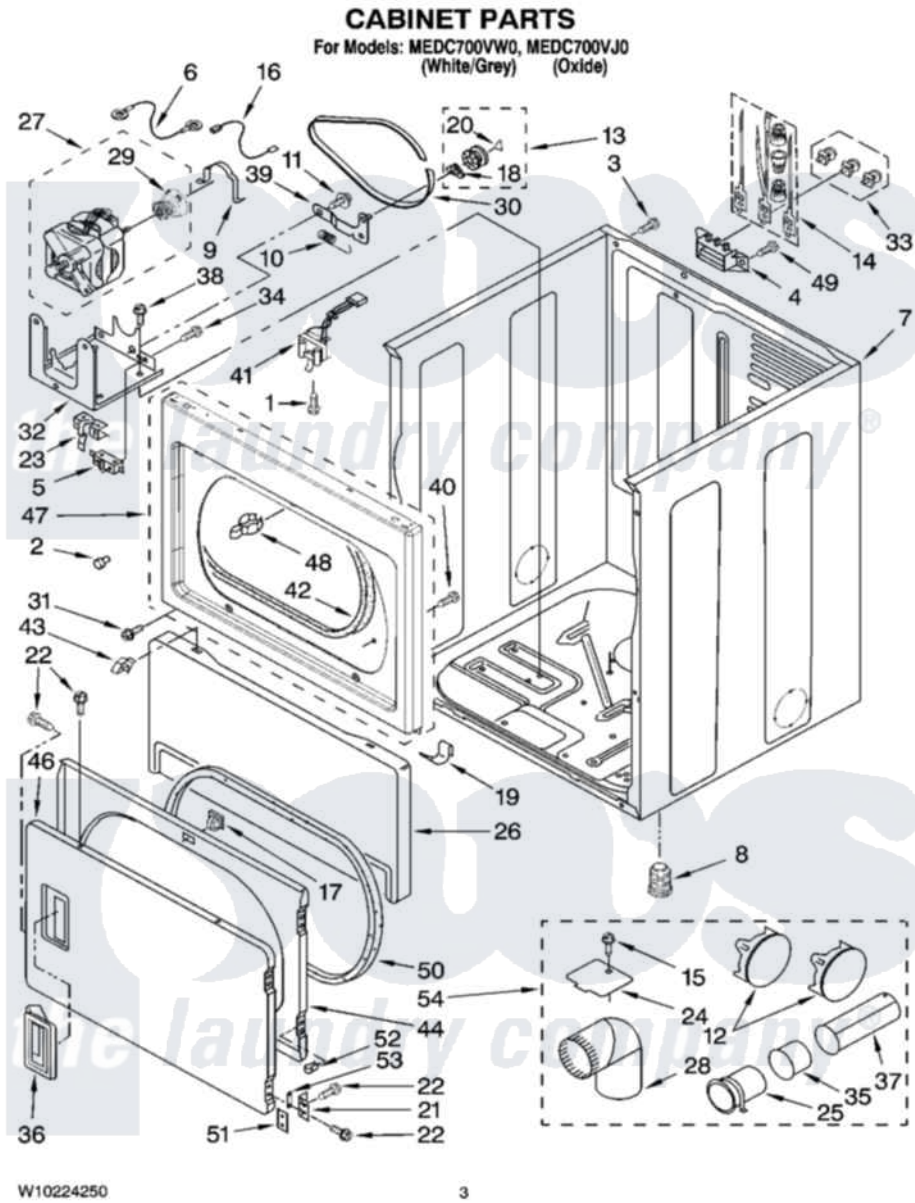

Maytag MEDC700VJ0 02 - CABINET PARTS

Maytag [Residential Maytag MEDC700VJ0 Dryer Parts](#) Parts Diagram 02 - CABINET PARTS
Click on the part number to view part

Item	Original Part Number	Replaced By	Status	Part Description
1	697773	3395530		Screw
2	693152			Bumper, Console
3	8533974	4331106		Screw, No.10-32 X 7/16
4	3397659			Block, Terminal
5	3394881	279782		Switch-Lid
6	3398948			Wire, Jumper
7	8310656			Cabinet
"	W10212721			Cabinet
8	3392100	49621		Feet-Leveling
"	279810			Foot-Optional
9	660658			Clamp, Motor Mounting 343481 685441
10	3387374			Spring, Idler
11	3389420			Retainer-Idler 1/4-20 X 1/16
12	697750	W10470674		Dryer Exhaust Kit
"	W10151499	W10404617		Plug, Multivent
13	3388672	279640		Pulley-ldr