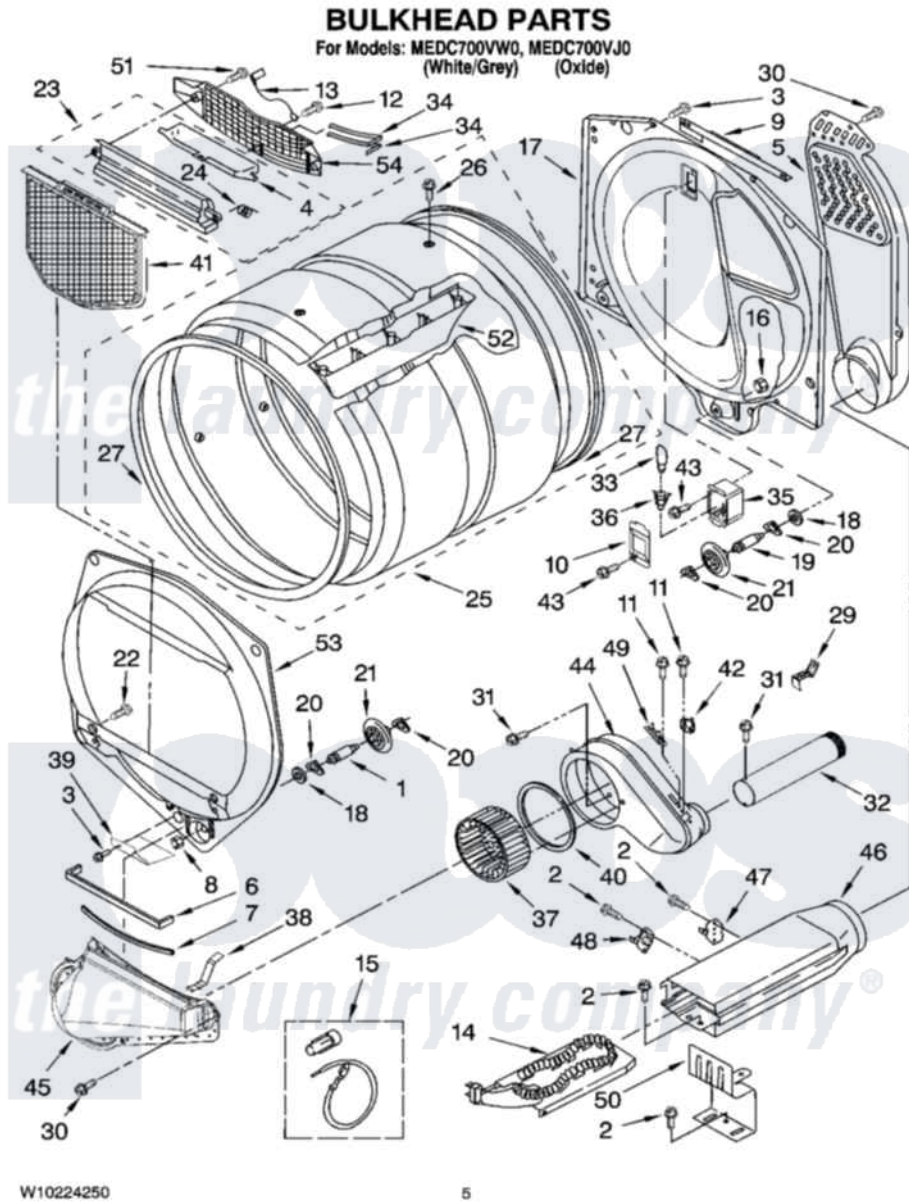

**Maytag MEDC700VJ0 03 - BULKHEAD PARTS, OPTIONAL PARTS (NOT INCLUDED)**

Maytag Residential Maytag MEDC700VJ0 Dryer Parts Parts Diagram 03 - BULKHEAD PARTS, OPTIONAL PARTS (NOT INCLUDED)

Click on the part number to view part

Item	Original Part Number	Replaced By	Status	Part Description
1	8575324	<a href="#">W10359271</a>		Shaft, Drum Roller Threads
2	<a href="#">90767</a>			Screw, 8A X 3/8 HeX Washer Head Tapping
3	3390647	<a href="#">488729</a>		Screw
4	3394984	<a href="#">8563758</a>		Door, Lint Screen
5	697354	<a href="#">3387911</a>		Duct-Air
6	<a href="#">697813</a>			Seal, Outlet Housing
7	697814	<a href="#">697813</a>		Seal, Outlet Housing
8	3934666	<a href="#">W10080210</a>		Nut, 3/8 X 16
9	8571651	<a href="#">W10118337</a>		Bracket-Bulkhead Upper Mounting
10	3402841	<a href="#">8532165</a>		Lens, Drum Light
11	8533971	<a href="#">90767</a>		Screw, 8A X 3/8 HeX Washer Head Tapping
12	359625	<a href="#">487240</a>		Screw, For Mtg. Service Capacitor