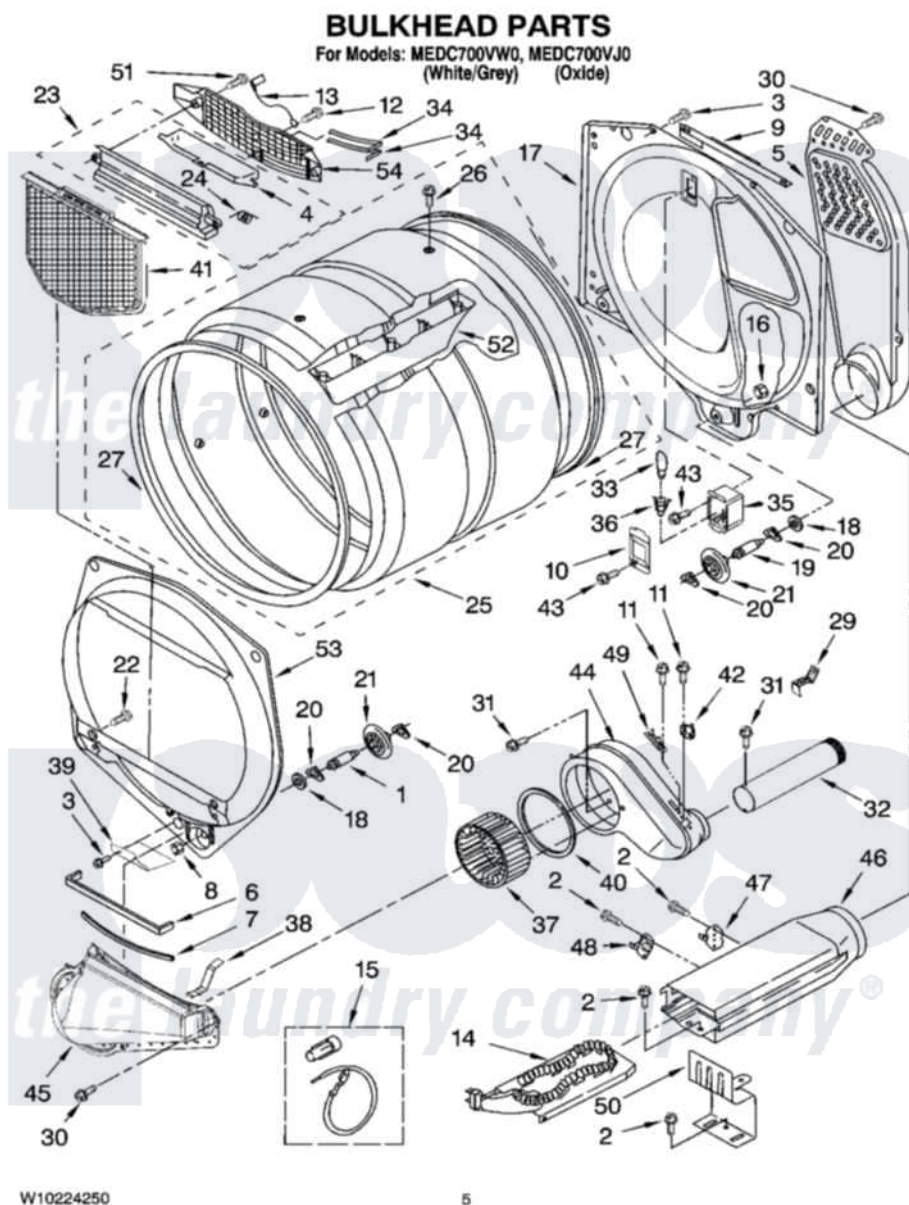

Maytag MEDC700VW0 03 - BULKHEAD PARTS, OPTIONAL PARTS (NOT INCLUDED)

Maytag Residential Maytag MEDC700VW0 Dryer Parts Parts Diagram 03 - BULKHEAD PARTS, OPTIONAL PARTS (NOT INCLUDED)

Click on the part number to view part

Item	Original Part Number	Replaced By	Status	Part Description
1	8575324	W10359271		Shaft, Drum Roller Threads
2	90767			Screw, 8A X 3/8 HeX Washer Head Tapping
3	3390647	488729		Screw
4	3394984	8563758		Door, Lint Screen
5	697354	3387911		Duct-Air
6	697813			Seal, Outlet Housing
7	697814	697813		Seal, Outlet Housing
8	3934666	W10080210		Nut, 3/8 X 16
9	8571651	W10118337		Bracket-Bulkhead Upper Mounting
10	3402841	8532165		Lens, Drum Light
11	8533971	90767		Screw, 8A X 3/8 HeX Washer Head Tapping
12	359625	487240		Screw, For Mtg. Service Capacitor