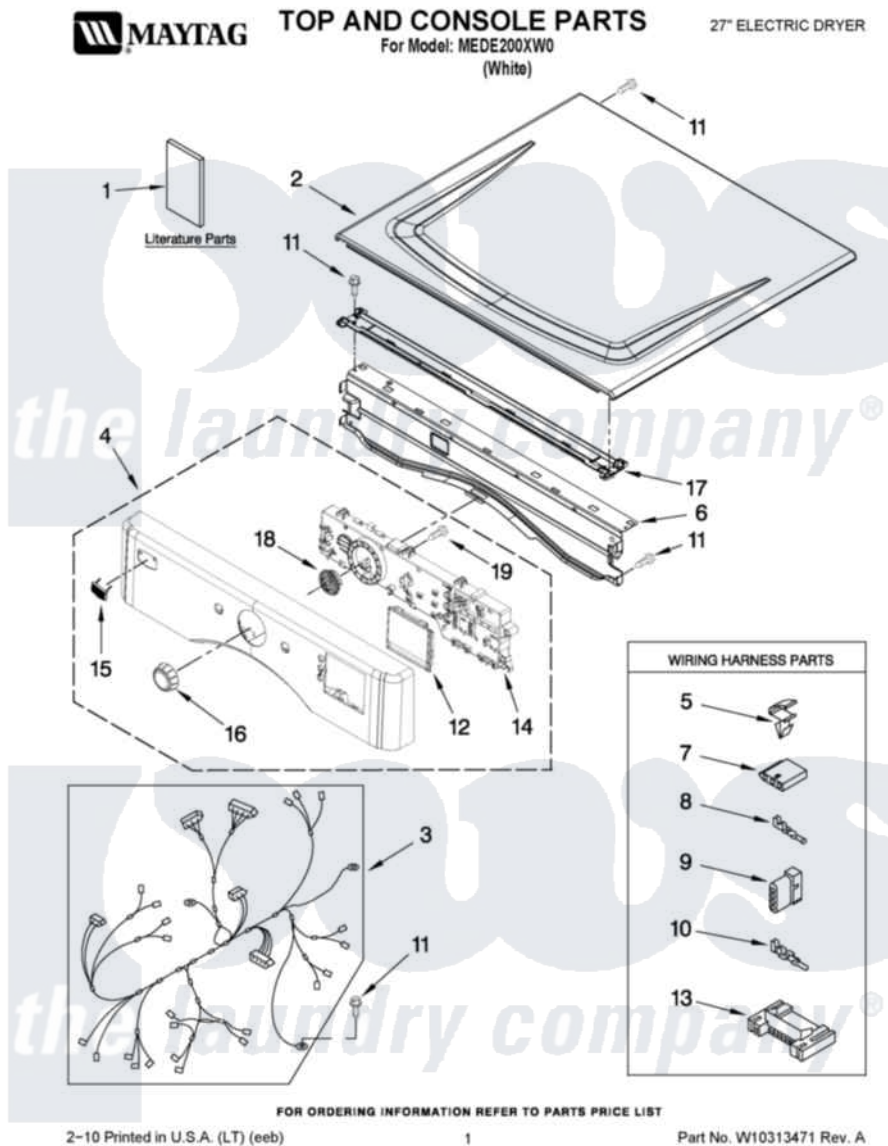

# Maytag MEDE200XW0 01 - TOP AND CONSOLE PARTS

Maytag Residential Maytag MEDE200XW0 Dryer Parts Parts Diagram 01 - TOP AND CONSOLE PARTS  
Click on the part number to view part

Item	Original Part Number	Replaced By	Status	Part Description
1	W10240878		Not Available	USE & CARE GUIDE
"	W10286852		Not Available	TECH SHEET
"	W10240579		Not Available	INSTALLATION,INSTRUCTION
2	8563730	<a href="#">W10336080</a>		Top
3	<a href="#">W10251442</a>			Harness, Main
4	<a href="#">W10247268</a>			Console Panel, Assembly
5	<a href="#">3394427</a>			Clip-Harness
6	<a href="#">8565237</a>			Bracket, Console
7	<a href="#">353424</a>			Plug, Terminal
8	<a href="#">94614</a>			Terminal
9	<a href="#">3936144</a>			Do-It-Yourself Repair Manuals
10	94613	<a href="#">596797</a>		Terminal
11	3390647	<a href="#">488729</a>		Screw
12	<a href="#">W10215794</a>			Window, Console Display
13	<a href="#">3395683</a>			Receptacle, Multi-Terminal
14	<a href="#">W10215829</a>			Assembly, User Interface

15	<a href="#">W10177245</a>	Medallion
16	<a href="#">W10215799</a>	Knob Assembly
17	<a href="#">W10266747</a>	Channel-Water, Dryer
18	<a href="#">W10215797</a>	Guide, Assembly Cycle Light
19	<a href="#">W10006580</a>	Screw, M3-1.12 X12 Pn 6l Spl