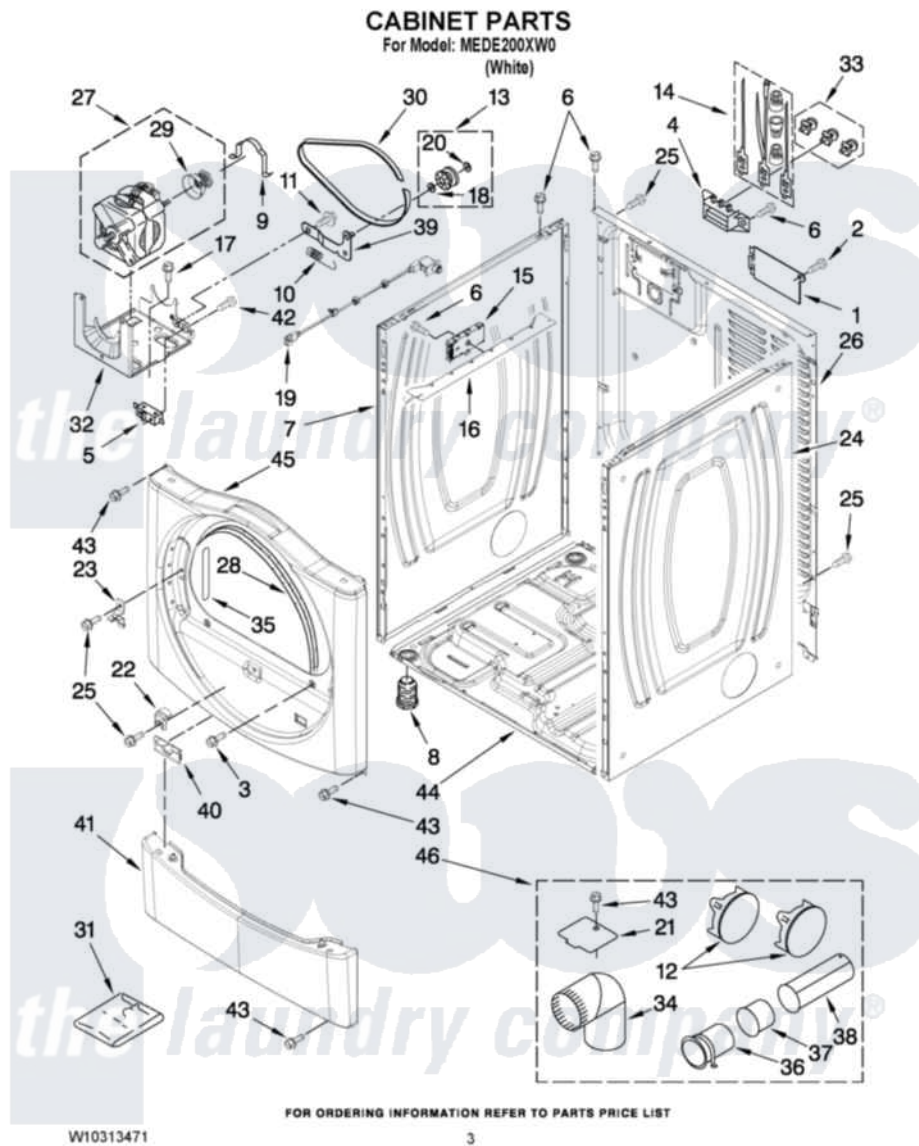

Maytag MEDE200XW0 02 - CABINET PARTS

Maytag Residential Maytag MEDE200XW0 Dryer Parts Parts Diagram 02 - CABINET PARTS
 Click on the part number to view part

Item	Original Part Number	Replaced By	Status	Part Description
1	8576583	W10119283		Cover, Terminal Block
2	8533974	4331106		Screw, No.10-32 X 7/16
3	3357011	308685		Side Trim)
4	3397659			Block, Terminal
5	W10246525	W10314253		Switch, Assembly Broken Belt
6	90767			Screw, 8A X 3/8 HeX Washer Head Tapping
7	8565054			Panel, Side
8	3392100	49621		Feet-Leveling
NI	279810			Foot-Optional
9	660658			Clamp, Motor Mounting 343481 685441
10	3387374			Spring, Idler
11	3389420			Retainer-Idler 1/4-20 X 1/16
12	49252			Plug, Multivent
13	3388672	279640		Pulley-ldr
14	279218			Terminal Tinned And Brass

14	279910		Panel
15	W10235613		Board, Control
16	8563727		Bracket, Control
17	343641	681414	Screw, 10AB X 1/2
18	233520		Washer, Thrust
19	W10128087	W10318609	Switch, Assembly Door
20	W10121334		Washer, Thrust
21	8066115	3394331	Plate Cover
22	8565083		Ramp, Door
23	8565122		Strike, Door
24	8565048		Panel, Side
25	3393008	308685	Side Trim)
26	8565059		Panel, Rear
27	8538263	279787	Motor-Drive
28	3387242		Seal, Front Panel
29	8578220		Pulley, Motor
30	W10112954		Belt, Drive
31	8572546		Odor Remover
32	W10242878		Bracket, Motor Mounting
33	279393		Terminal Block Screw Kit
34	49026		4" - 90° Elbow
35	W10085210		Label-Hinge Hole Cover Front Panel
36	8563747		Exhaust Pipe Medium Pipe
37	8563750		Exhaust Pipe
38	8563749		Exhaust Pipe
39	3388674	W10118756	Idler Bracket
40	8519459		Clip, Toe Panel
41	8540621		Panel, Toe
42	98129		Screw, 6-20 X 1 1/16
43	3390647	488729	Screw
44	8565046		(BROKEN BELT BASE, CABINET SWITCH)
45	W10117421		Front Panel
46	279818	W10470674	Dryer Exhaust Kit