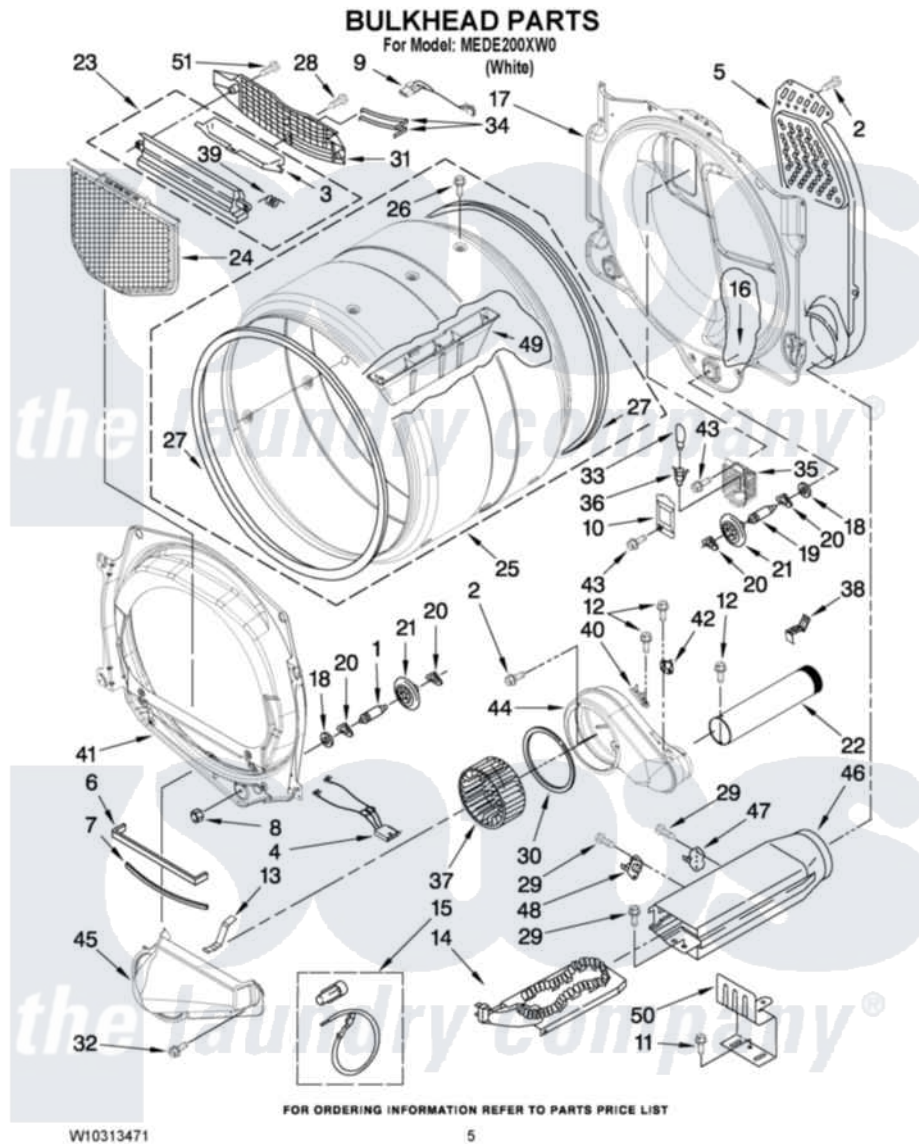

Maytag MEDE200XW0 03 - BULKHEAD PARTS

Maytag Residential Maytag MEDE200XW0 Dryer Parts Parts Diagram 03 - BULKHEAD PARTS
Click on the part number to view part

Item	Original Part Number	Replaced By	Status	Part Description
1	8575324	W10359271		Shaft, Drum Roller Threads
2	3390647	488729		Screw
3	W10153413			Door, Lint Screen
4	3406653			Harness, Sensor
5	697354	3387911		Duct-Air
6	697813			Seal, Outlet Housing
7	697814	697813		Seal, Outlet Housing
8	3934666	W10080210		Nut, 3/8 X 16
9	W10110975			Harness, Sensor
10	3402841	8532165		Lens, Drum Light
11	693995			Screw, Hex Head
12	8533971	90767		Screw, 8A X 3/8 HeX Washer Head Tapping
13	8066208			Clip-Exhaust
14	3387747			Element, Heater
15	279457			Wire Kit, Terminal
16	W10001120	W10080190		Nut, 3/8-16

17	W10080170		Bulkhead, Rear
18	3387459	W10080960	Washer, Support
19	8575325	W10359272	Shaft, Roller Drum Threads
20	690997		Washer, Thrust
21	8536973	W10314173	Support
22	8563728		Exhaust Pipe
23	W10153423		Outlet Grille, Housing Assembly
24	W10049370	W10120998	Screen
25	W10153420		Complete Drum Assembly
26	W10219342		Screw, Baffle Mounting
27	W10166807	280114	Seal
28	695240	488729	Screw
29	90767		Screw, 8A X 3/8 HeX Washer Head Tapping
30	697770		Seal, Cover Plate Blower Housing
31	W10153412		Grille, Outlet
32	489463		Screw, 8-18 X 1/16
33	3406124	22002263	Lamp
34	3387223		Electrode, Sensor
35	8578825		Bracket, Drum Light
36	W10214261		Socket, Drum Light Assembly
37	697772		Wheel, Blower
38	8572105		Retainer, Toe Panel
39	3394986		Spring, Lint Screen Door
40	3392519		Thermal Limiter
41	8565061		Bulkhead, Front
42	8577274		Thermostat 295F
43	487909	488729	Screw
44	8544362	W10119255	Housing, Blower
45	8066168	W10128606	Duct-Lint
46	3392537		Box, Heater
47	8318314	279973	Kit, Thermal Cut-Off
48	3391914		Thermostat 295 F
49	W10153409		Baffle, Drum
50	8066099		Bracket, Heater Box
51	3387230		Screw, 10-16 X 13/16