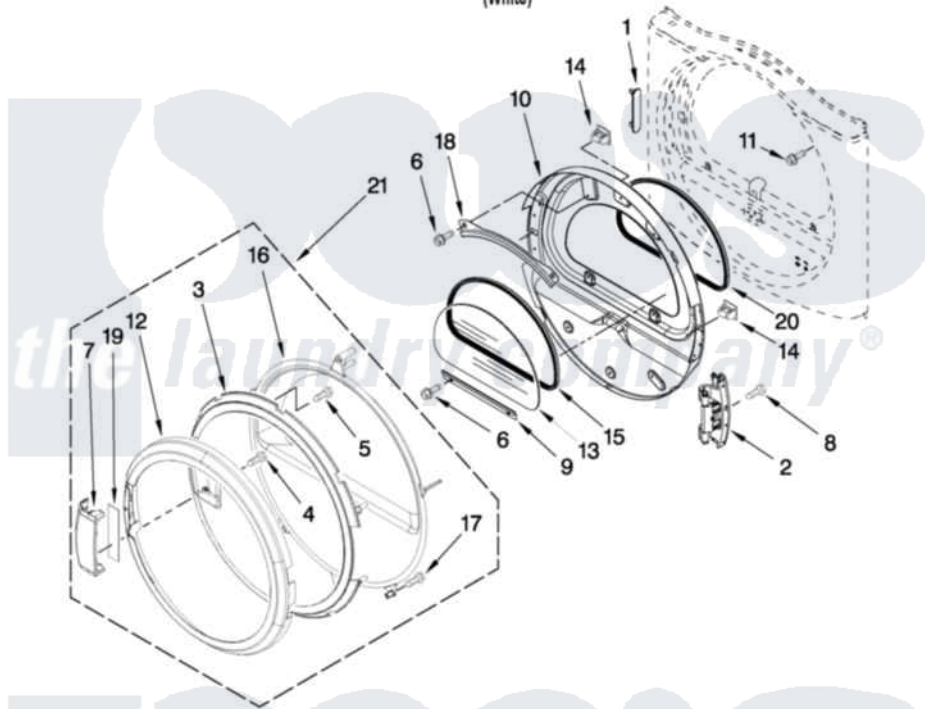

Maytag MEDE200XW0 04 - DOOR PARTS

DOOR PARTS For Model: MEDE200XW0 (White)

W10313471

FOR ORDERING INFORMATION REFER TO PARTS PRICE LIST

7

[Maytag Residential Maytag MEDE200XW0 Dryer Parts](#) Parts Diagram 04 - DOOR PARTS
Click on the part number to view part

Item	Original Part Number	Replaced By	Status	Part Description
1	W10256915			Label, Hinge Hole Cover
2	W10304672	8578887		Door Hinge Assembly
3	W10119053			Door Screen And Intermediate Assembly
4	9742177			Screw, 8-18 X .625
5	3400618			Screw, 6-19 X 3/8
6	3393258	3373329D		Screw
7	W10117478			Handle, Door
8	W10159996			Screw, 10-24 X 25/64
9	8519354			Retainer-Window
10	W10259900	W10164062		Door Assembly
11	355515			Screw, 8-18 X 11/16
12	W10253122			Door, Outer Ring
13	W10286878			Window
14	690081	279570		Latch
15	8579663			Seal, Window
16	8580059			Door, Intermediate

17	8534022		Screw, 8-18 X 1/16
18	8519356		Retainer-Window
19	W10112927		Pad, Door Handle
20	N/P	Not Available	DOOR SEAL (NOT SERVICABLE)
21	W10283417		Door, Outer Assembly