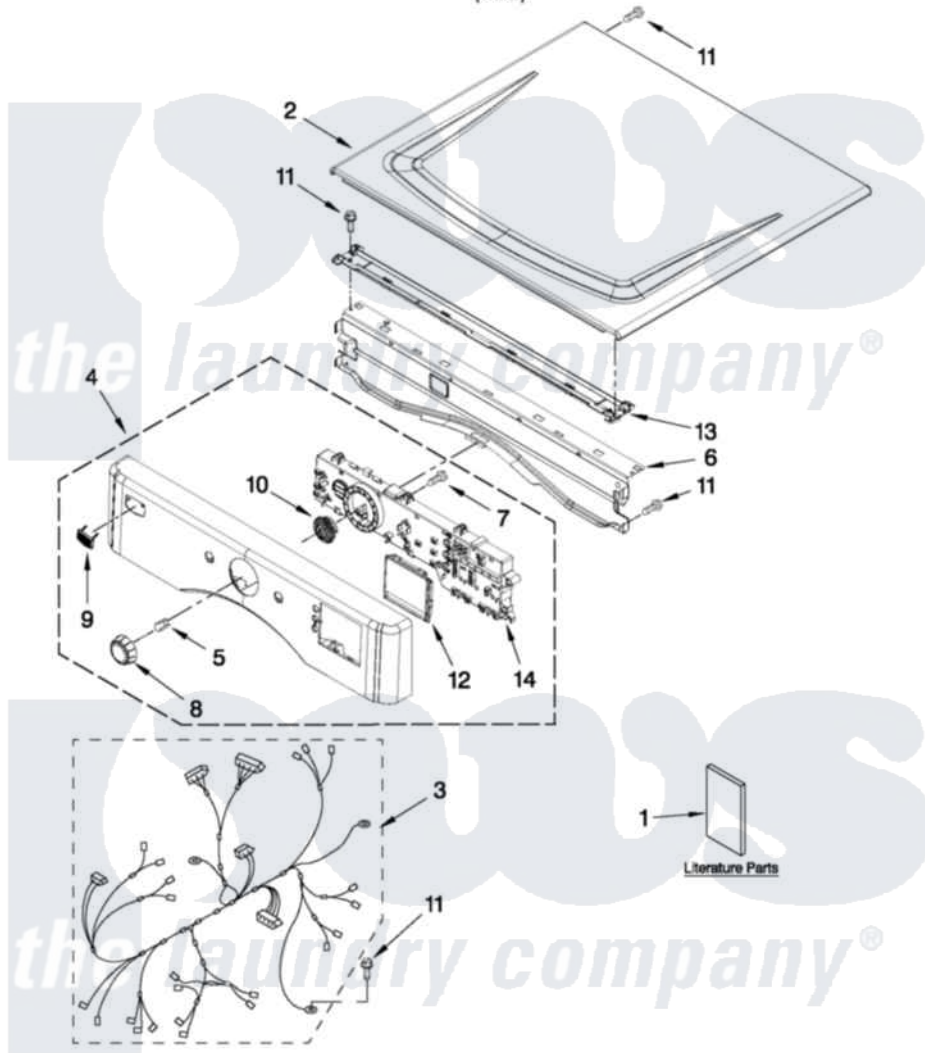

Maytag MEDE200XW1 01 - TOP AND CONSOLE PARTS

MAYTAG

TOP AND CONSOLE PARTS

27" Electric Dryer

For Model: MEDE200XW1
(White)

FOR ORDERING INFORMATION REFER TO PARTS PRICE LIST

8-10 Printed in U.S.A. (LT)(bay)

1

Part No. W10341806 Rev. B

[Maytag Residential Maytag MEDE200XW1 Dryer Parts](#) Parts Diagram 01 - TOP AND CONSOLE PARTS

[Click on the part number to view part](#)

Item	Original Part Number	Replaced By	Status	Part Description
1	W10240878		Not Available	USE & CARE GUIDE
"	W10386307		Not Available	TECH SHEET
"	W10240579		Not Available	INSTALLATION,INSTRUCTION
2	W10336080			Top
3	W10251442			Harness, Main
4	W10247268			Console Panel, Assembly
5	8542702		Not Available	SPRING, CLIP KNOB
6	8565237			Bracket, Console
7	W10006580			Screw, M3-1.12 X12 Pn 6l Spl
8	W10215799			Knob Assembly
9	W10316087			Badge Assembly
10	W10215797			Guide, Assembly Cycle Light
11	3390647	488729		Screw
12	W10215794			Window, Console Display
13	W10266747			Channel-Water, Dryer
14	W10253073			Assembly, User Interface