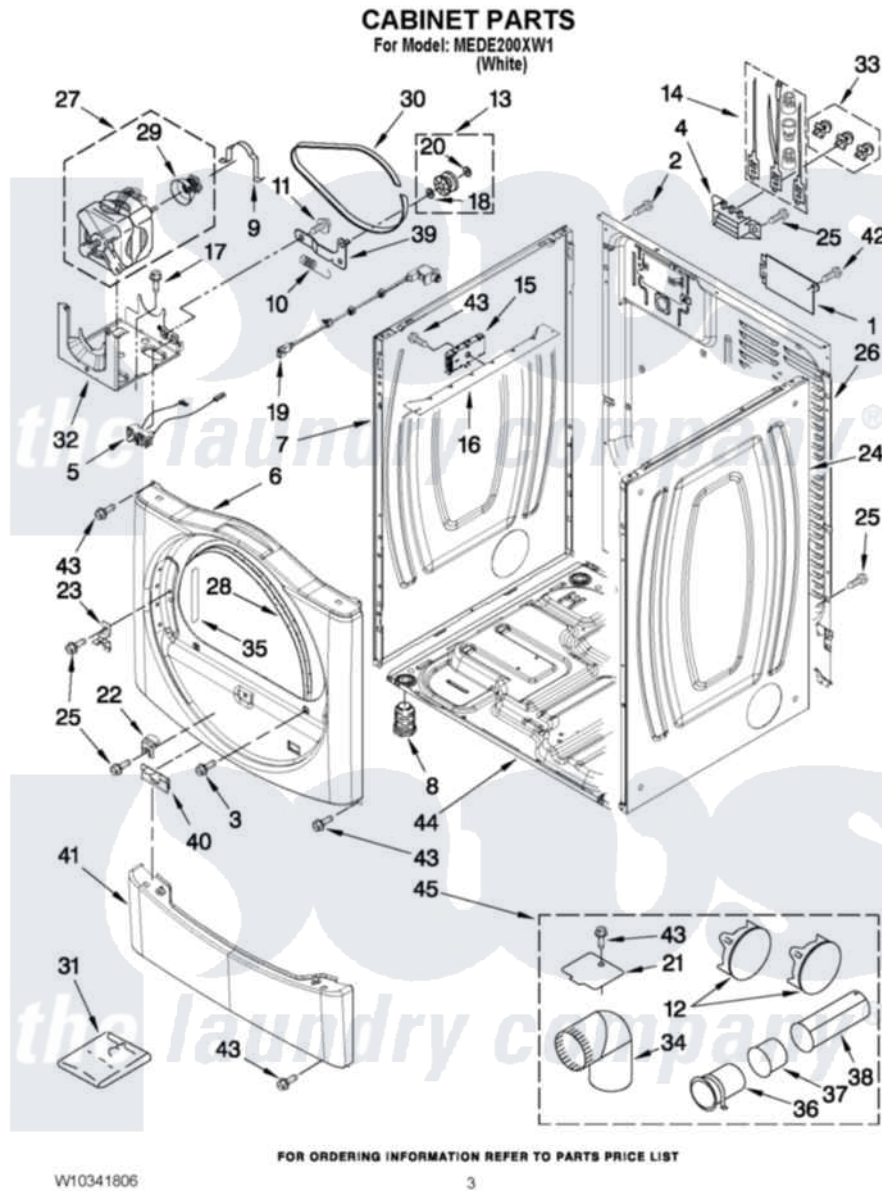

Maytag MEDE200XW1 02 - CABINET PARTS

Maytag [Residential Maytag MEDE200XW1 Dryer Parts](#) Parts Diagram 02 - CABINET PARTS
Click on the part number to view part

Item	Original Part Number	Replaced By	Status	Part Description
1	W10286180	W10119283		Cover, Terminal Block
2	8533974	4331106		Screw, No.10-32 X 7/16
3	3357011	308685		Side Trim)
4	3397659			Block, Terminal
5	W10411936			Switch, Broken Belt
6	W10117421			Front Panel
7	8565054			Panel, Side
8	3392100	49621		Feet-Leveling
NI	279810			Foot-Optional
9	W10121316			Plug, Multivent
10	3387374			Spring, Idler
11	3389420			Retainer-Idler 1/4-20 X 1/16
12	49252			Plug, Multivent
13	3388672	279640		Pulley-Idr
14	279318			Terminal Tinned And Brass Panel
15	W10235613			Board, Control

16	8563727		Bracket, Control
17	343641	681414	Screw, 10AB X 1/2
18	W10121334		Washer, Thrust
19	W10318609		Switch, Assembly Door
20	690997		Washer, Thrust
21	8066115	3394331	Plate Cover
22	8565083		Ramp, Door
23	8565122		Strike, Door
24	8565048		Panel, Side
25	3393008	308685	Side Trim)
26	8565059		Panel, Rear
27	W10317045	Not Available	MOTOR, ASSEMBLY 60 HZ.
28	3387242		Seal, Front Panel
29	8578220		Pulley, Motor
30	W10112954		Belt, Drive
31	8572546		Odor Remover
32	W10242878		Bracket, Motor Mounting
33	279393		Terminal Block Screw Kit
34	49026		4" - 90° Elbow
35	W10085210		Label-Hinge Hole Cover Front Panel
36	8563747		Exhaust Pipe Medium Pipe
37	8563750		Exhaust Pipe
38	8563749		Exhaust Pipe
39	3388674	W10118756	Idler Bracket
40	8519459		Clip, Toe Panel
41	8540621		Panel, Toe
42	3390814	90767	Screw, 8A X 3/8 HeX Washer Head Tapping
43	3390647	488729	Screw
44	8565046		(BROKEN BELT BASE, CABINET SWITCH)
NI	279818	W10470674	Dryer Exhaust Kit