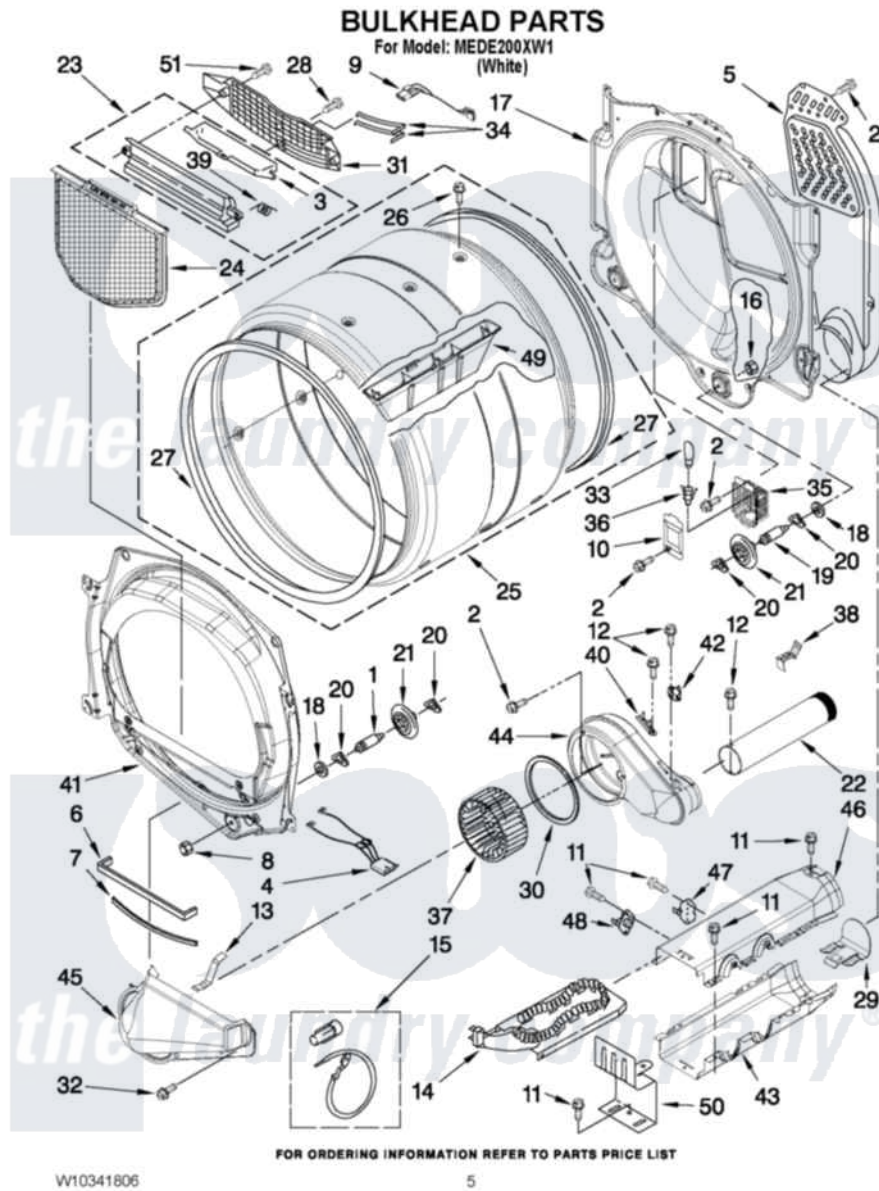

Maytag MEDE200XW1 03 - BULKHEAD PARTS

Maytag Residential Maytag MEDE200XW1 Dryer Parts Parts Diagram 03 - BULKHEAD PARTS
Click on the part number to view part

Item	Original Part Number	Replaced By	Status	Part Description
1	W10359271			Shaft, Drum Roller Threads
2	3390647	488729		Screw
3	W10153413			Door, Lint Screen
4	3406653			Harness, Sensor
5	697354	3387911		Duct-Air
6	697813			Seal, Outlet Housing
7	697814	697813		Seal, Outlet Housing
8	3934666	W10080210		Nut, 3/8 X 16
9	W10110975			Harness, Sensor
10	3402841	8532165		Lens, Drum Light
11	693995			Screw, Hex Head
12	8533971	90767		Screw, 8A X 3/8 HeX Washer Head Tapping
13	W10345456	8066208		Clip-Exhaust
14	8544771			Heater Element
15	279457			Wire Kit, Terminal
16	W10001120	W10080190		Nut, 3/8-16

17	W10080170		Bulkhead, Rear
18	3387459	W10080960	Washer, Support
19	W10359272		Shaft, Roller Drum Threads
20	690997		Washer, Thrust
21	W10314171		Roller, Support Assembly
22	8563728		Exhaust Pipe
23	W10153423		Outlet Grille, Housing Assembly
24	W10049370	W10120998	Screen
25	W10153420		Complete Drum Assembly
26	W10219342		Screw, Baffle Mounting
27	W10166807	280114	Seal
28	695240	488729	Screw
29	8544776		Flange, Heater Box
30	697770		Seal, Cover Plate Blower Housing
31	W10153412		Grille, Outlet
32	489463		Screw, 8-18 X 1/16
33	3406124	22002263	Lamp
34	3387223		Electrode, Sensor
35	8578825		Bracket, Drum Light
36	W10214261		Socket, Drum Light Assembly
37	697772		Wheel, Blower
38	8572105		Retainer, Toe Panel
39	3394986		Spring, Lint Screen Door
40	3392519		Thermal Limiter
41	8565061		Bulkhead, Front
42	8577274		Thermostat 295F
43	8544770		Housing Slot, Heater Box
44	8544362	W10119255	Housing, Blower
45	8066168	W10128606	Duct-Lint
46	8544769		Housing, Blower Lint Duct Assembly
47	8318314	279973	Kit, Thermal Cut-Off
48	3391914		Thermostat 295 F
49	W10153409		Baffle, Drum
50	8066099		Bracket, Heater Box
51	3387230		Screw, 10-16 X 13/16