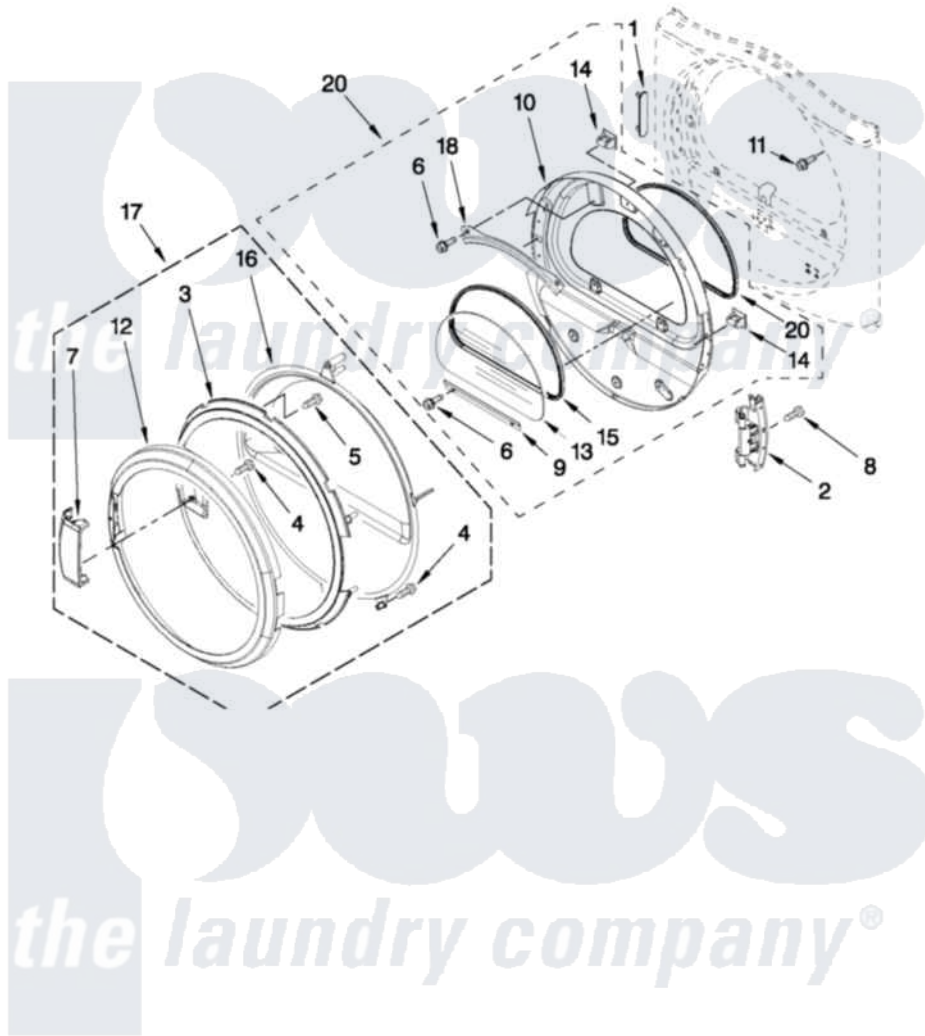

Maytag MEDE200XW1 04 - DOOR PARTS

DOOR PARTS

For Model: MEDE200XW1
(White)

FOR ORDERING INFORMATION REFER TO PARTS PRICE LIST

W10341806

7

[Maytag Residential Maytag MEDE200XW1 Dryer Parts](#) Parts Diagram 04 - DOOR PARTS

[Click on the part number to view part](#)

Item	Original Part Number	Replaced By	Status	Part Description
1	W10256915			Label, Hinge Hole Cover
2	W10304672	8578887		Door Hinge Assembly
3	W10119053			Door Screen And Intermediate Assembly
4	9742177			Screw, 8-18 X .625
5	3400618			Screw, 6-19 X 3/8
6	3393258	3373329D		Screw
7	W10112977			Handle, Door
8	W10159996			Screw, 10-24 X 25/64
9	8519354			Retainer-Window
10	W10363674			Door Assembly
11	355515			Screw, 8-18 X 11/16
12	W10253122			Door, Outer Ring
13	W10286878			Window
14	690081	279570		Latch
15	8579663			Seal, Window
16	8580059			Door, Intermediate

17 [W10283417](#)

Door, Outer Assembly

18 [8519356](#)

Retainer-Window

20 [W10163915](#)

Door Seal