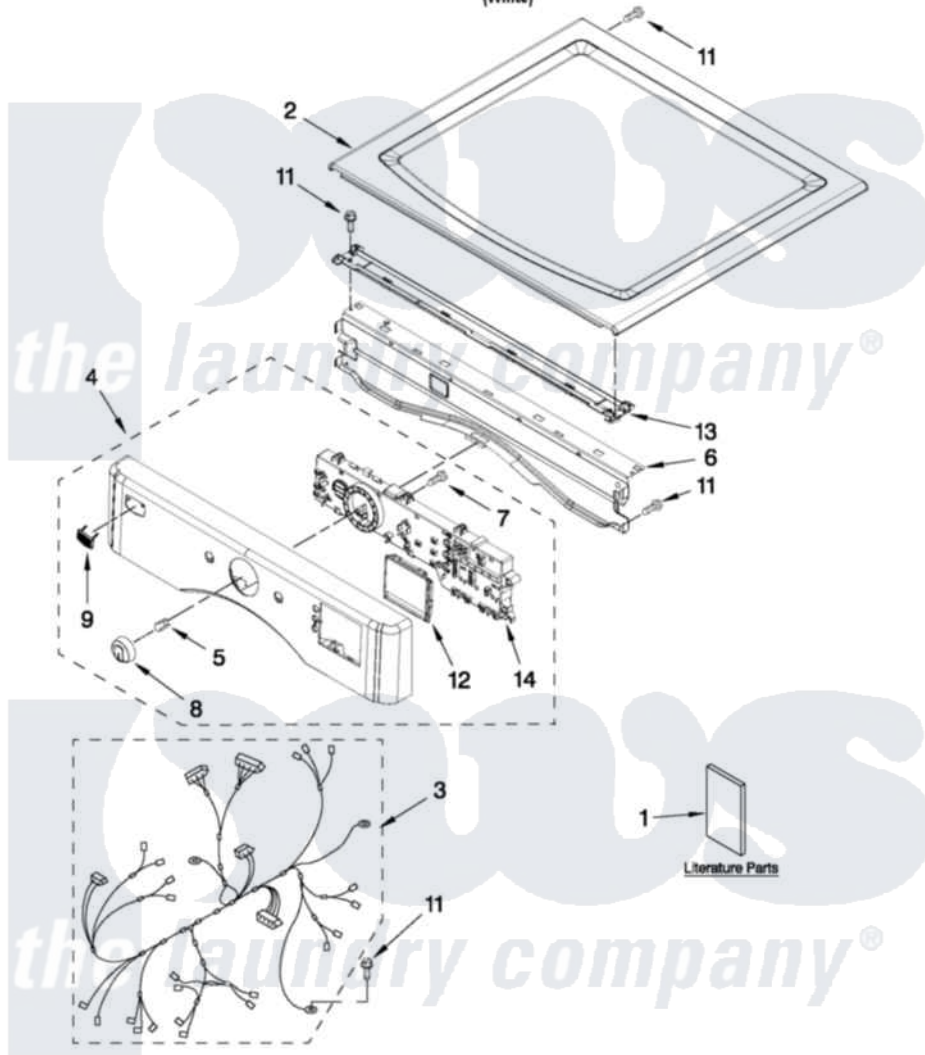

Maytag MEDE201YW0 01 - TOP AND CONSOLE PARTS

MAYTAG

TOP AND CONSOLE PARTS

27" ELECTRIC DRYER

For Model: MEDE201YW0
(White)

FOR ORDERING INFORMATION REFER TO PARTS PRICE LIST

5-11 Printed in U.S.A. (JLP) (eeb)

1

Part No. W10413472 Rev. A

[Maytag Residential Maytag MEDE201YW0 Dryer Parts](#) Parts Diagram 01 - TOP AND CONSOLE PARTS

[Click on the part number to view part](#)

Item	Original Part Number	Replaced By	Status	Part Description
1	W10385090		Not Available	USE & CARE GUIDE
"	W10386307		Not Available	TECH SHEET
"	W10385103		Not Available	INSTALLATION GUIDE
2	W10336080			Top
3	W10251442			Harness, Main
4	W10376631			Harness, Main Anel, Console
5	8536939			Clip, Knob
6	8565237			Bracket, Console
7	W10006580			Screw, M3-1.12 X12 Pn 6l Spl
8	W10251381			Knob, Control
9	W10316087			Badge Assembly
11	3390647	488729		Screw
12	W10215794			Window, Console Display
13	W10266747			Channel-Water, Dryer
14	W10387236		Not Available	ASSEMBLY, USER-INTERFACE