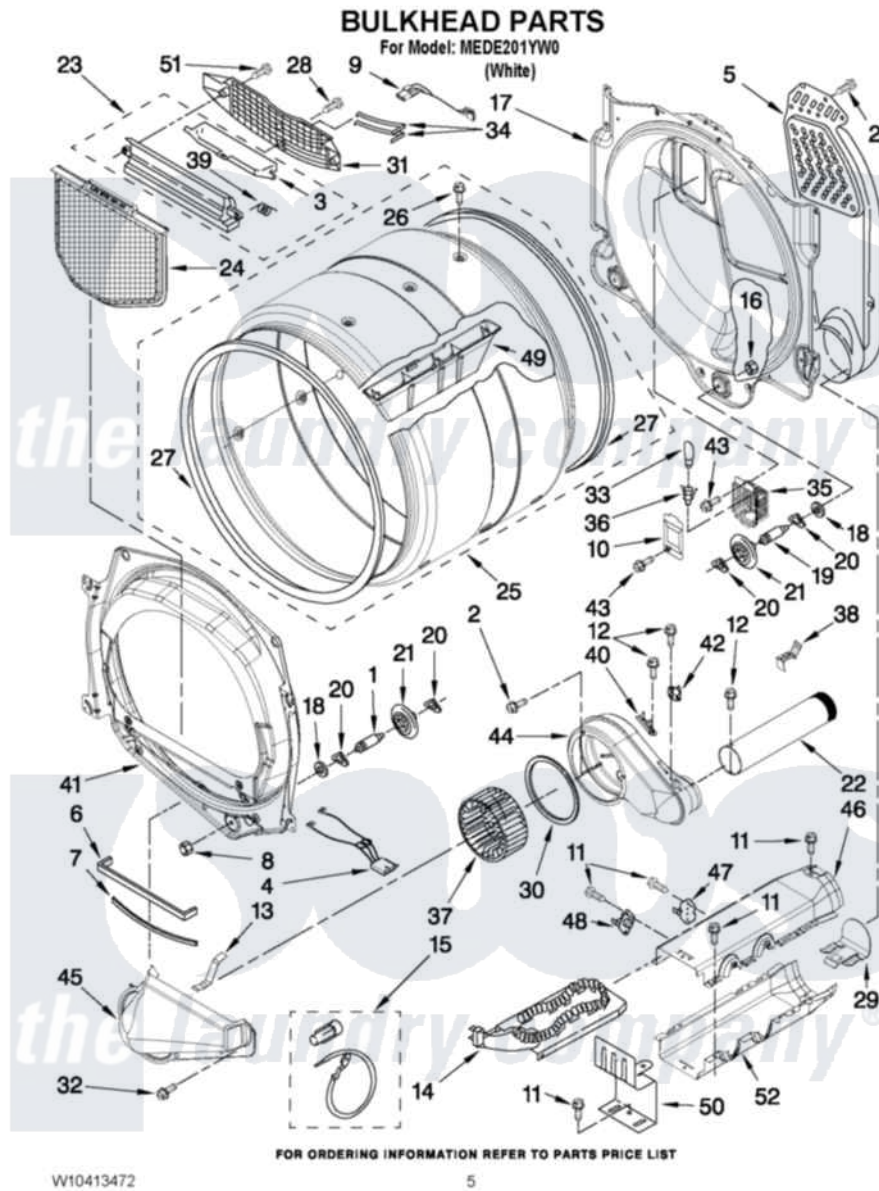

Maytag MEDE201YW0 03 - BULKHEAD PARTS

Maytag Residential Maytag MEDE201YW0 Dryer Parts Parts Diagram 03 - BULKHEAD PARTS
Click on the part number to view part

Item	Original Part Number	Replaced By	Status	Part Description
1	W10359271			Shaft, Drum Roller Threads
2	3390647	488729		Screw
3	W10153413			Door, Lint Screen
4	3406653			Harness, Sensor
5	697354	3387911		Duct-Air
6	697813			Seal, Outlet Housing
7	697814	697813		Seal, Outlet Housing
8	3934666	W10080210		Nut, 3/8 X 16
9	W10110975			Harness, Sensor
10	3402841	8532165		Lens, Drum Light
11	693995			Screw, Hex Head
12	8533971	90767		Screw, 8A X 3/8 HeX Washer Head Tapping
13	W10345456	8066208		Clip-Exhaust
14	8544771			Heater Element
15	279457			Wire Kit, Terminal
16	W10001120	W10080190		Nut, 3/8-16

17	W10080170		Bulkhead, Rear
18	3387459	W10080960	Washer, Support
19	W10359272		Shaft, Roller Drum Threads
20	690997		Washer, Thrust
21	W10314171		Roller, Support Assembly
22	8563728		Exhaust Pipe
23	W10153423		Outlet Grille, Housing Assembly
24	W10049370	W10120998	Screen
25	W10153420		Complete Drum Assembly
26	W10219342		Screw, Baffle Mounting
27	W10166807	280114	Seal
28	695240	488729	Screw
29	8544776		Flange, Heater Box
30	697770		Seal, Cover Plate Blower Housing
31	W10153412		Grille, Outlet
32	489463		Screw, 8-18 X 1/16
33	3406124	22002263	Lamp
34	3387223		Electrode, Sensor
35	8578825		Bracket, Drum Light
36	W10214261		Socket, Drum Light Assembly
37	697772		Wheel, Blower
38	8572105		Retainer, Toe Panel
39	3394986		Spring, Lint Screen Door
40	3392519		Thermal Limiter
41	8565061		Bulkhead, Front
42	8577274		Thermostat 295F
43	3390647	488729	Screw
44	8544362	W10119255	Housing, Blower
45	8066168	W10128606	Duct-Lint
46	8544769		Housing, Blower Lint Duct Assembly
47	8318314	279973	Kit, Thermal Cut-Off
48	3391914		Thermostat 295 F
49	W10153409		Baffle, Drum
50	8066099		Bracket, Heater Box
51	3387230		Screw, 10-16 X 13/16
52	8544770		Housing Slot, Heater Box