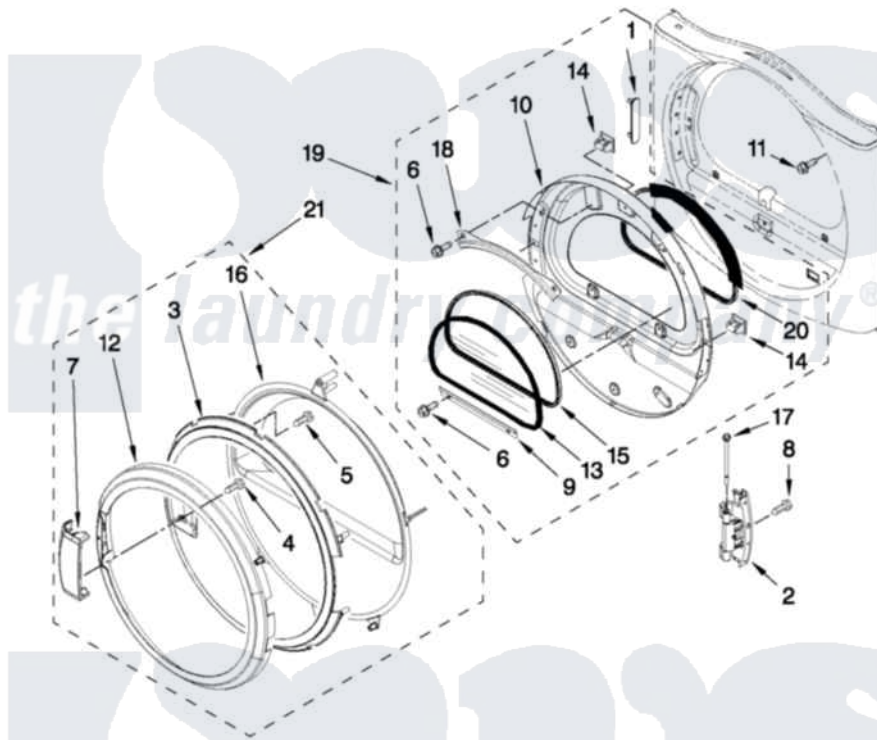

Maytag MEDE201YW0 04 - DOOR PARTS

DOOR PARTS

For Model: MEDE201YW0
(White)

FOR ORDERING INFORMATION REFER TO PARTS PRICE LIST

W10413472

7

[Maytag Residential Maytag MEDE201YW0 Dryer Parts](#) Parts Diagram 04 - DOOR PARTS

[Click on the part number to view part](#)

Item	Original Part Number	Replaced By	Status	Part Description
1	W10256915			Label, Hinge Hole Cover
2	W10304672	8578887		Door Hinge Assembly
3	W10405431		Not Available	DOOR, SCREEN INTERMEDIATE ASSY.
4	9742177			Screw, 8-18 X .625
5	3400618			Screw, 6-19 X 3/8
6	3393258	3373329D		Screw
7	W10165344			Handle, Door
8	W10159996			Screw, 10-24 X 25/64
9	8519354			Retainer-Window
10	W10363674			Door Assembly
11	355515			Screw, 8-18 X 11/16
12	8565110			Door, Outer Ring
13	W10286878			Window
14	690081	279570		Latch
15	8579663			Seal, Window
16	8580059			Door, Intermediate

17	8565087	Bolt, 1/4-28
18	8519356	Retainer-Window
19	W10270216	Door Assembly
20	W10163915	Door Seal
21	W10371563	Door, Outer Assembly