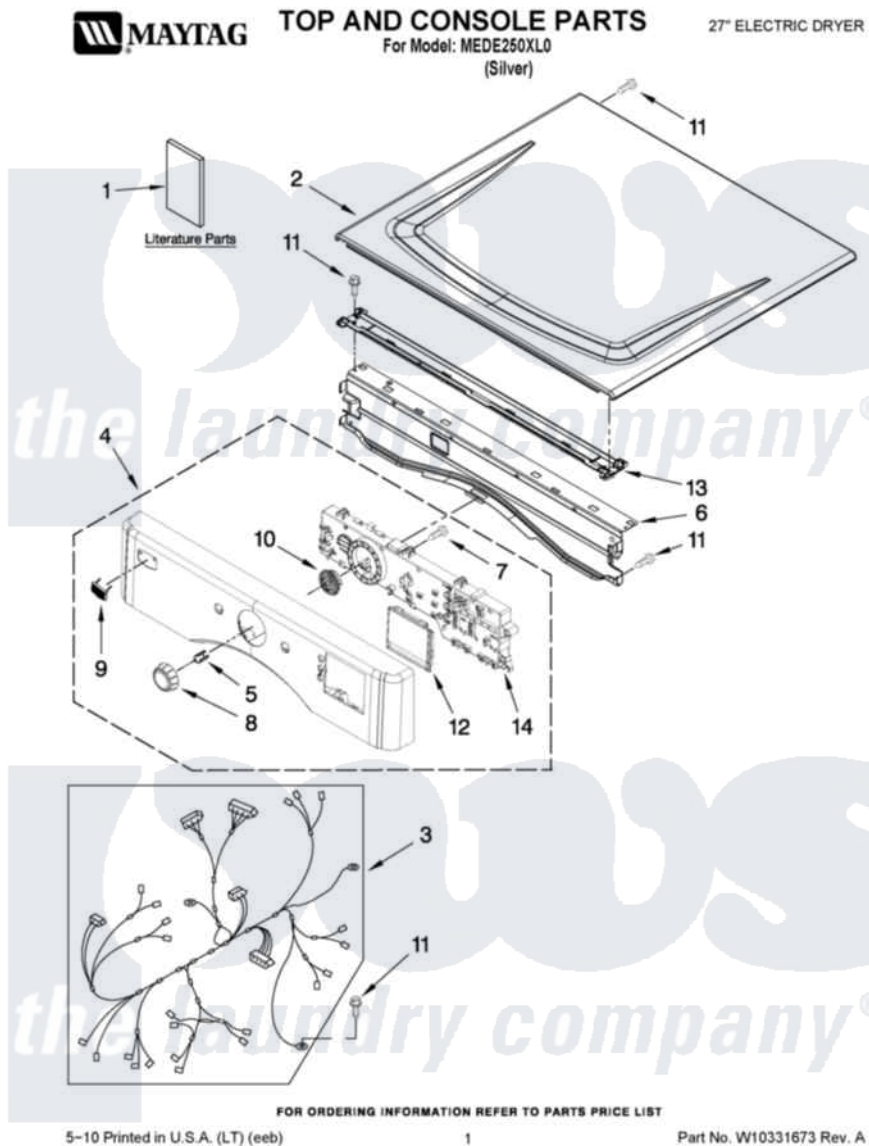

Maytag MEDE250XL0 01 - TOP AND CONSOLE PARTS

Maytag Residential Maytag MEDE250XL0 Dryer Parts Parts Diagram 01 - TOP AND CONSOLE PARTS
Click on the part number to view part

Item	Original Part Number	Replaced By	Status	Part Description
1	W10240878		Not Available	USE & CARE GUIDE
"	W10286852		Not Available	TECH SHEET
"	W10240579		Not Available	INSTALLATION,INSTRUCTION
2	W10251213			Top
3	W10251442			Harness, Main
4	W10325342			Panel, Console
5	8542702		Not Available	SPRING, CLIP KNOB
6	8565237			Bracket, Console
7	W10006580			Screw, M3-1.12 X12 Pn 6l Spl
8	W10215799			Knob Assembly
9	W10177245			Medallion
10	W10215797			Guide, Assembly Cycle Light
11	3390647	488729		Screw
12	W10215794			Window, Console Display
13	W10266747			Channel-Water, Dryer
14	W10215829			Assembly, User Interface