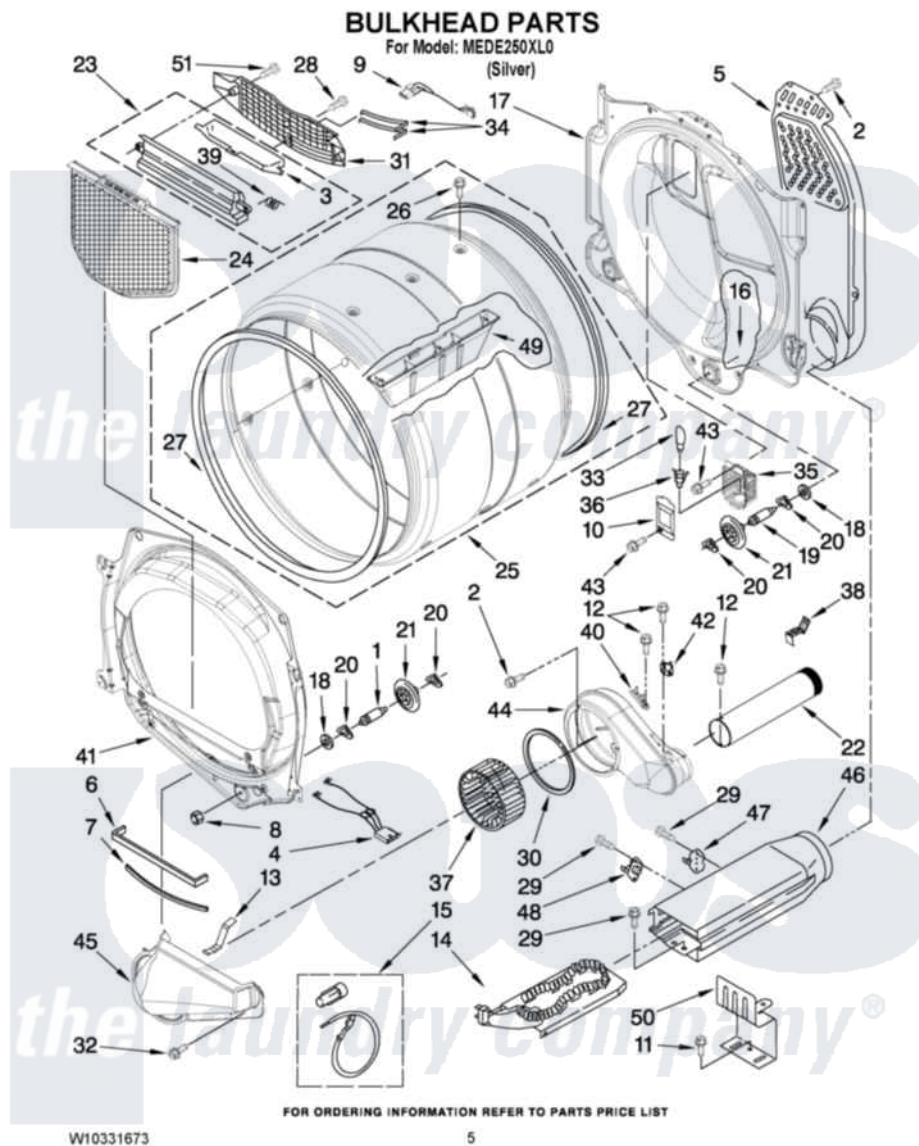

Maytag MEDE250XL0 03 - BULKHEAD PARTS

Maytag Residential Maytag MEDE250XL0 Dryer Parts Parts Diagram 03 - BULKHEAD PARTS
Click on the part number to view part

Item	Original Part Number	Replaced By	Status	Part Description
1	8575324	W10359271		Shaft, Drum Roller Threads
2	3390647	488729		Screw
3	W10153413			Door, Lint Screen
4	3406653			Harness, Sensor
5	697354	3387911		Duct-Air
6	697813			Seal, Outlet Housing
7	697814	697813		Seal, Outlet Housing
8	3934666	W10080210		Nut, 3/8 X 16
9	W10110975			Harness, Sensor
10	3402841	8532165		Lens, Drum Light
11	693995			Screw, Hex Head
12	8533971	90767		Screw, 8A X 3/8 HeX Washer Head Tapping
13	8066208			Clip-Exhaust
14	3387747			Element, Heater
15	279457			Wire Kit, Terminal
16	W10001120	W10080190		Nut, 3/8-16

17	W10080170		Bulkhead, Rear
18	3387459	W10080960	Washer, Support
19	8575325	W10359272	Shaft, Roller Drum Threads
20	690997		Washer, Thrust
21	8536973	W10314173	Support
22	8563728		Exhaust Pipe
23	W10153423		Outlet Grille, Housing Assembly
24	W10049370	W10120998	Screen
25	W10153420		Complete Drum Assembly
26	W10219342		Screw, Baffle Mounting
27	W10166807	280114	Seal
28	695240	488729	Screw
29	90767		Screw, 8A X 3/8 HeX Washer Head Tapping
30	697770		Seal, Cover Plate Blower Housing
31	W10153412		Grille, Outlet
32	489463		Screw, 8-18 X 1/16
33	3406124	22002263	Lamp
34	3387223		Electrode, Sensor
35	8578825		Bracket, Drum Light
36	W10214261		Socket, Drum Light Assembly
37	697772		Wheel, Blower
38	8572105		Retainer, Toe Panel
39	3394986		Spring, Lint Screen Door
40	3392519		Thermal Limiter
41	8565061		Bulkhead, Front
42	8577274		Thermostat 295F
43	487909	488729	Screw
44	8544362	W10119255	Housing, Blower
45	8066168	W10128606	Duct-Lint
46	3392537		Box, Heater
47	8318314	279973	Kit, Thermal Cut-Off
48	3391914		Thermostat 295 F
49	W10153409		Baffle, Drum
50	8066099		Bracket, Heater Box
51	3387230		Screw, 10-16 X 13/16