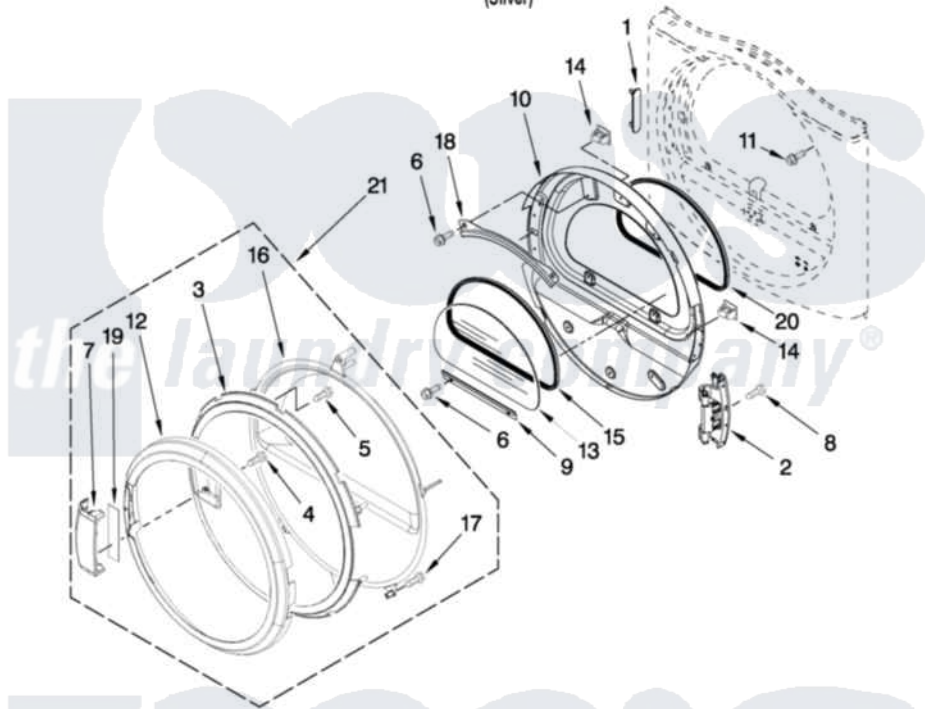

Maytag MEDE250XL0 04 - DOOR PARTS

DOOR PARTS For Model: MEDE250XL0 (Silver)

W10331673

FOR ORDERING INFORMATION REFER TO PARTS PRICE LIST

7

Maytag [Residential Maytag MEDE250XL0 Dryer Parts](#) Parts Diagram 04 - DOOR PARTS
Click on the part number to view part

Item	Original Part Number	Replaced By	Status	Part Description
1	W10256915			Label, Hinge Hole Cover
2	W10304672	8578887		Door Hinge Assembly
3	W10119053			Door Screen And Intermediate Assembly
4	9742177			Screw, 8-18 X .625
5	3400618			Screw, 6-19 X 3/8
6	3393258	3373329D		Screw
7	W10117478			Handle, Door
8	W10159996			Screw, 10-24 X 25/64
9	8519354			Retainer-Window
10	W10259900	W10164062		Door Assembly
11	355515			Screw, 8-18 X 11/16
12	W10155392			Door, Outer Ring
13	W10286878			Window
14	690081	279570		Latch
15	8579663			Seal, Window
16	8580059			Door, Intermediate

17	8534022		Screw, 8-18 X 1/16
18	8519356		Retainer-Window
19	W10112927		Pad, Door Handle
20	N/P	Not Available	DOOR SEAL (NOT SERVICABLE)
21	W10155393		Door, Outer Assembly