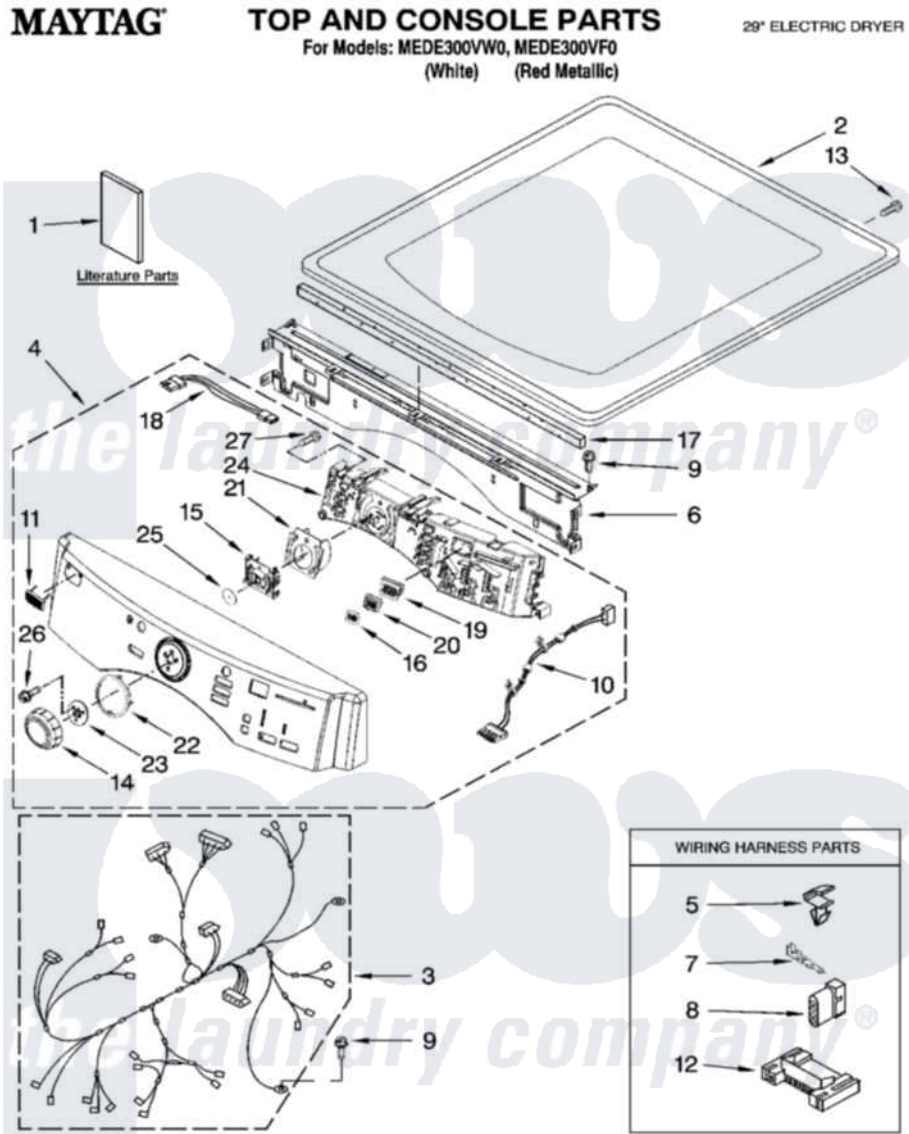

# Maytag MEDE300VF0 01 - TOP AND CONSOLE PARTS

6-08 Printed in U.S.A. (LT) (eeb)

1

Part No. W10208627 Rev. A

Maytag Residential Maytag MEDE300VF0 Dryer Parts Parts Diagram 01 - TOP AND CONSOLE PARTS

Click on the part number to view part

Item	Original Part Number	Replaced By	Status	Part Description
1	W10057349		Not Available	Use & Care Guide
"	W10057358		Not Available	Tech Sheet
"	W10134980		Not Available	Installation, Diagonostic Guide
"	W10057355		Not Available	Guide, Quick Start
2	3980634	<a href="#">W10117263</a>		Top
"	<a href="#">W10193964</a>			Top
3	<a href="#">W10111012</a>			Harness, Main
4	W10164450	<a href="#">W10246748</a>		Console Assembly
"	W10164451	<a href="#">W10292612</a>		Panel, Console
5	<a href="#">3394427</a>			Clip-Harness
6	W10006840	<a href="#">W10215656</a>		Bracket, Console
7	<a href="#">94614</a>			Terminal
8	<a href="#">3936144</a>			Do-It-Yourself Repair Manuals
9	3390647	<a href="#">488729</a>		Screw
10	<a href="#">W10185550</a>			Power Cable User Interface
11	<a href="#">W10177245</a>			Medallion

12	<a href="#">3395683</a>		Receptacle, Multi-Terminal
13	98139	<a href="#">303776</a>	Screw
14	<a href="#">W10164576</a>		Knob, Assembly
15	<a href="#">W10170293</a>		Guide, Light Cycle Internal
16	<a href="#">W10171504</a>		Foil-Display
17	<a href="#">W10112267</a>		Foam-Seal Control Bracket
18	<a href="#">W10185548</a>		Harness, User-Interface
19	<a href="#">W10171502</a>		Fram-Light
20	<a href="#">W10164578</a>		Guide, Light
21	<a href="#">W10170295</a>		Frame-Light Guide
22	<a href="#">W10164567</a>		Cycle, Light Guide
23	<a href="#">W10172298</a>		Bushing, Knob
24	W10164609	<a href="#">W10283477</a>	Control-Elec
25	<a href="#">8572039</a>		Seal, User Interface
26	8540513	<a href="#">8182214</a>	Screw
27	8540282	<a href="#">8181661</a>	Screw, Actuator