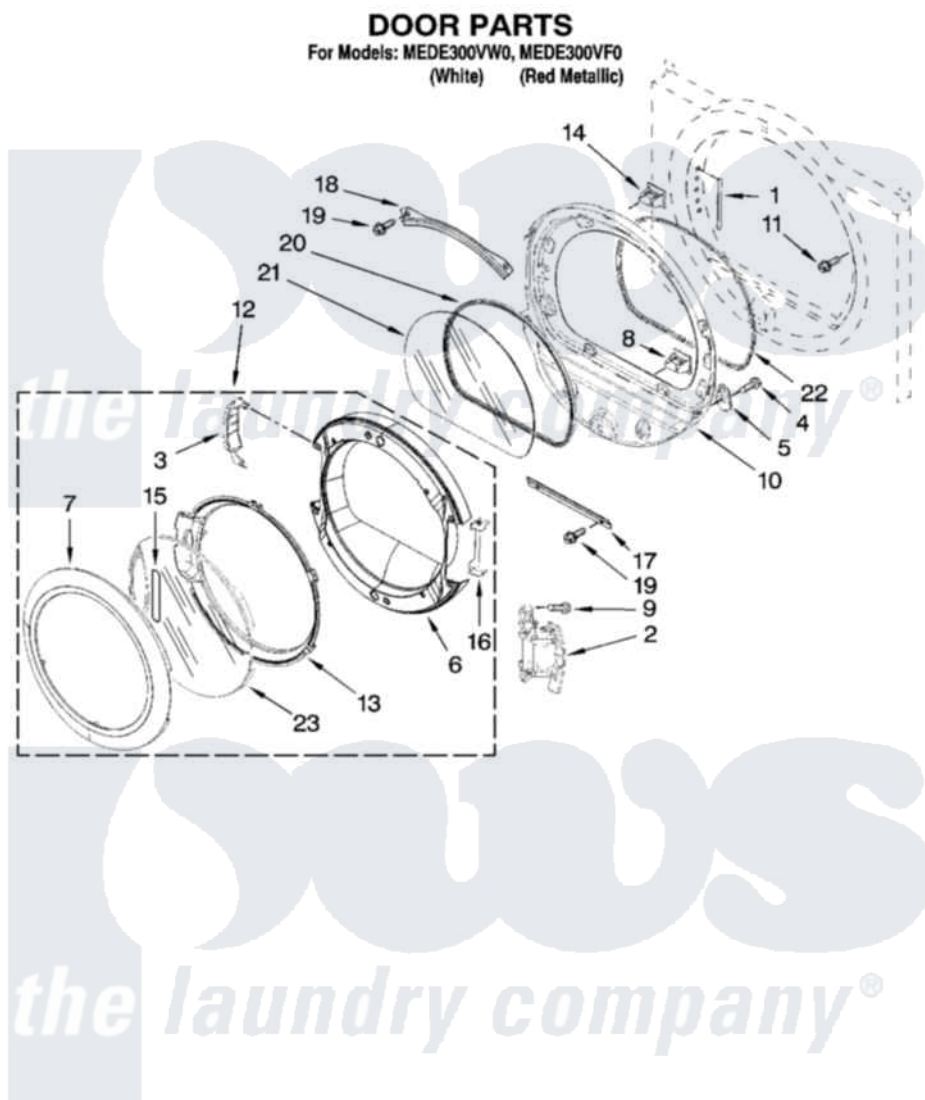

Maytag MEDE300VF0 04 - DOOR PARTS, OPTIONAL PARTS (NOT INCLUDED)

W10208627

7

Maytag [Residential Maytag MEDE300VF0 Dryer Parts](#) Parts Diagram 04 - DOOR PARTS, OPTIONAL PARTS (NOT INCLUDED)

[Click on the part number to view part](#)

| Item | Original Part Number | Replaced By | Status | Part Description |
|------|---------------------------|------------------------|--------|-------------------------------------|
| 1 | W10085210 | | | Label-Hinge Hole Cover Front Panel |
| 2 | W10139920 | | | Door Hinge Assembly |
| 3 | W10180119 | | | Cover-Hinge, Stationary Cover Hinge |
| 4 | 9742177 | | | Screw, 8-18 X .625 |
| 5 | W10048910 | | | Screw-Plug |
| 6 | W10180118 | | | Door, Intermediate |
| 7 | W10193522 | | | Door Frame Assembly |
| 8 | 690081 | 279570 | | Latch |
| 9 | W10159996 | | | Screw, 10-24 X 25/64 |
| 10 | 8578229 | | | Door Assembly |
| 11 | 355515 | | | Screw, 8-18 X 11/16 |
| 12 | W10193530 | | | Door Assembly |
| 13 | W10180117 | | | Door Mask |

| | | | |
|----|---------------------------|---------------------------|---|
| 14 | 3398175 | 279570 | Latch |
| 15 | 8580116 | W10121607 | Pad, Door Handle |
| 16 | W10180120 | | Shield, Door |
| 17 | 8519354 | | Retainer-Window |
| 18 | 8519356 | | Retainer-Window |
| 19 | 3393258 | 3373329D | Screw |
| 20 | 8579662 | | Gasket, Window |
| 21 | 8566254 | | Glass-Window |
| 22 | W10139457 | | Seal-Door Handle, Ring Door |
| 23 | W10171571 | | Screen, Door |
| NI | 72017 | | Paint, Touch-Up |
| " | 350930 | | Paint, Pressurized Spray B |
| " | 350938 | | Paint, Pressurized Spray B |
| " | 799344 | | Paint, Touch-Up) |
| " | BLANK | Not Available | ACCESSORY PARTS |
| " | 8529894 | 346764 | Kit, Hold Down |
| " | 8522199 | | Accessory Parts |
| " | 80047 | | PAINT, BULK (1 QT.) (KIT, DRYER REPAIR) |
| " | 8579666A | W10466829 | Blade |