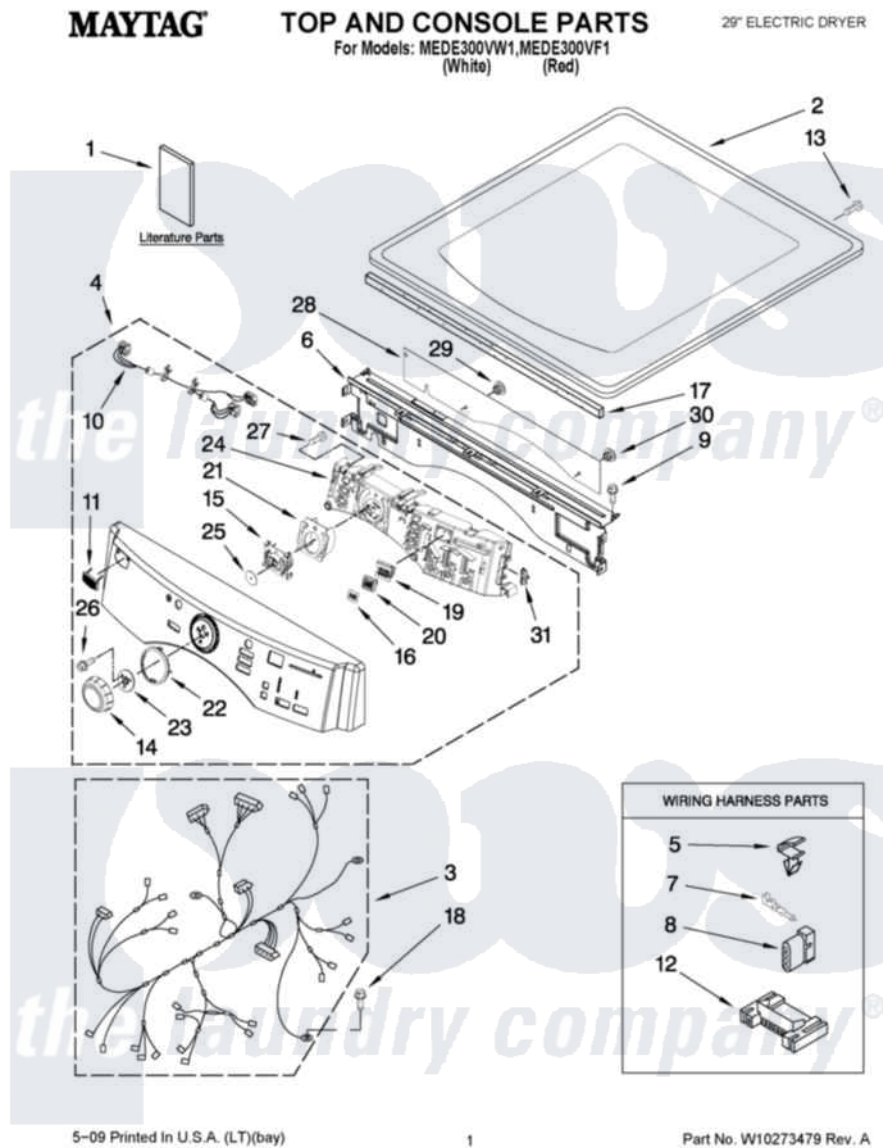

Maytag MEDE300VF1 01 - TOP AND CONSOLE PARTS

Maytag Residential Maytag MEDE300VF1 Dryer Parts Parts Diagram 01 - TOP AND CONSOLE PARTS
Click on the part number to view part

| Item | Original Part Number | Replaced By | Status | Part Description |
|------|---------------------------|---------------------------|---------------|--------------------------------|
| 1 | W10239302 | | Not Available | USE & CARE GUIDE |
| " | W10258376 | | Not Available | TECH SHEET |
| " | W10255468 | | Not Available | INSTALLATION, DIAGNOSTIC GUIDE |
| 2 | 3980634 | W10117263 | | Top |
| " | W10193964 | | | Top |
| 3 | W10111063 | | | Harness, Main |
| 4 | W10246748 | | | Console Assembly |
| " | W10246749 | W10292612 | | Panel, Console |
| 5 | 3394427 | | | Clip-Harness |
| 6 | W10215656 | | | Bracket, Console |
| 7 | 94614 | | | Terminal |
| 8 | 3936144 | | | Do-It-Yourself Repair Manuals |
| 9 | 3390647 | 488729 | | Screw |
| 10 | W10242907 | | | Harness, Communication |
| 11 | W10177245 | | | Medallion |
| 12 | 3395683 | | | Receptacle, Multi-Terminal |

| | | | |
|----|---------------------------|---------------------------|-----------------------------|
| 13 | 98139 | 303776 | Screw |
| 14 | W10164576 | | Knob, Assembly |
| 15 | W10170293 | | Guide, Light Cycle Internal |
| 16 | W10171504 | | Foil-Display |
| 17 | W10112267 | | Foam-Seal Control Bracket |
| 18 | 693995 | | Screw, Hex Head |
| 19 | W10171502 | | Fram-Light |
| 20 | W10164578 | | Guide, Light |
| 21 | W10170295 | | Frame-Light Guide |
| 22 | W10164567 | | Cycle, Light Guide |
| 23 | W10172298 | | Bushing, Knob |
| 24 | W10246786 | W10283492 | Techbox Assembly |
| 25 | 8572039 | | Seal, User Interface |
| 26 | 8540513 | 8182214 | Screw |
| 27 | 8540282 | 8181661 | Screw, Actuator |
| 28 | W10215674 | | Shield, Console Bracket |
| 29 | W10216201 | | Plug-Hole, 1/4" |
| 30 | W10216202 | | Plug-Hole, 5/16" |
| 31 | W10214555 | | Plug-Connector Frame |