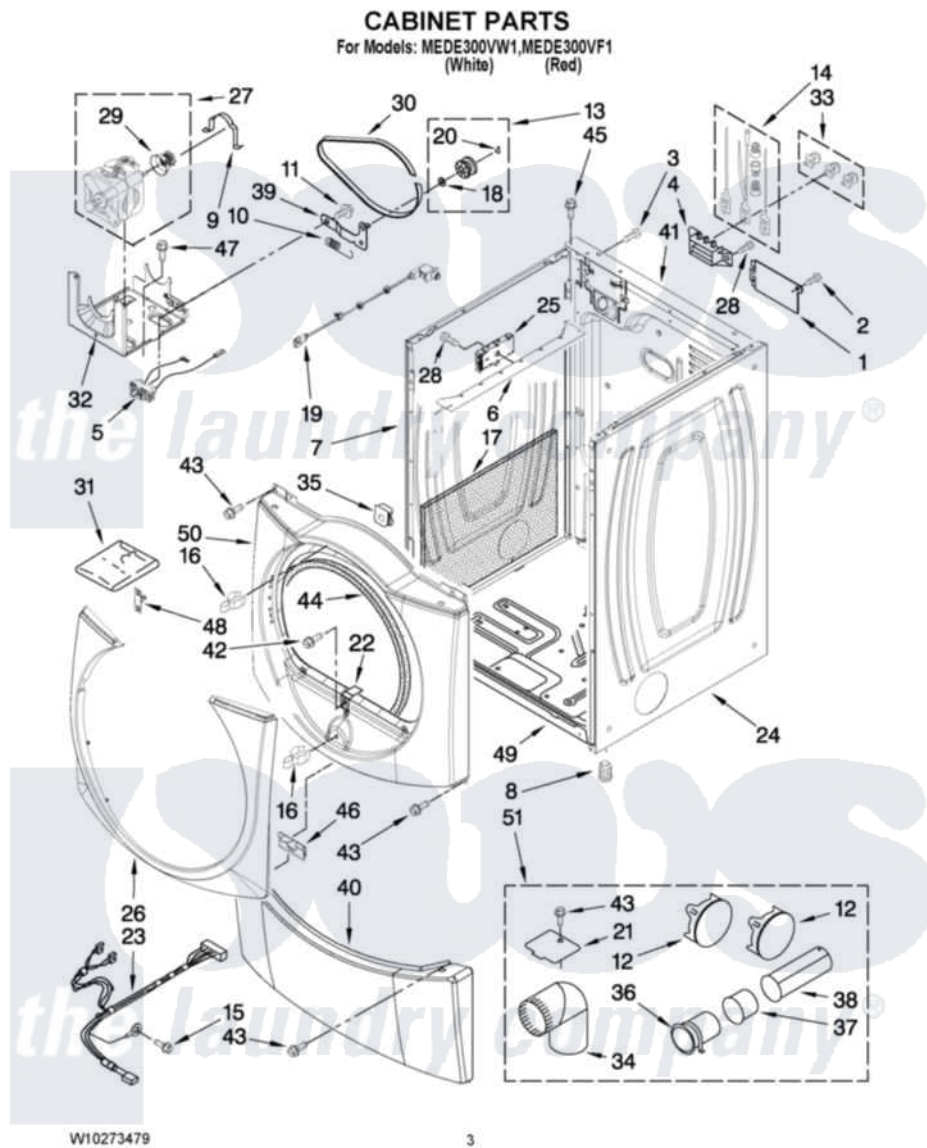

Maytag MEDE300VF1 02 - CABINET PARTS

Maytag Residential Maytag MEDE300VF1 Dryer Parts Parts Diagram 02 - CABINET PARTS
Click on the part number to view part

Item	Original Part Number	Replaced By	Status	Part Description
1	8576583	W10119283		Cover, Terminal Block
2	3390814	90767		Screw, 8A X 3/8 HeX Washer Head Tapping
3	8533974	4331106		Screw, No.10-32 X 7/16
4	3397659			Block, Terminal
5	W10246525	W10314253		Switch, Assembly Broken Belt
6	8563727			Bracket, Control
7	W10192435			Panel, Side
"	W10193954			Panel, Side
8	3392100	49621		Feet-Leveling
"	279810			Foot-Optional
9	W10121316			Plug, Multivent
10	3387374			Spring, Idler
11	3389420			Retainer-Idler 1/4-20 X 1/16
12	697750	W10470674		Dryer Exhaust Kit
"	W10151499	W10404617		Plug, Multivent
13	3388672	279640		Pulley-ldr