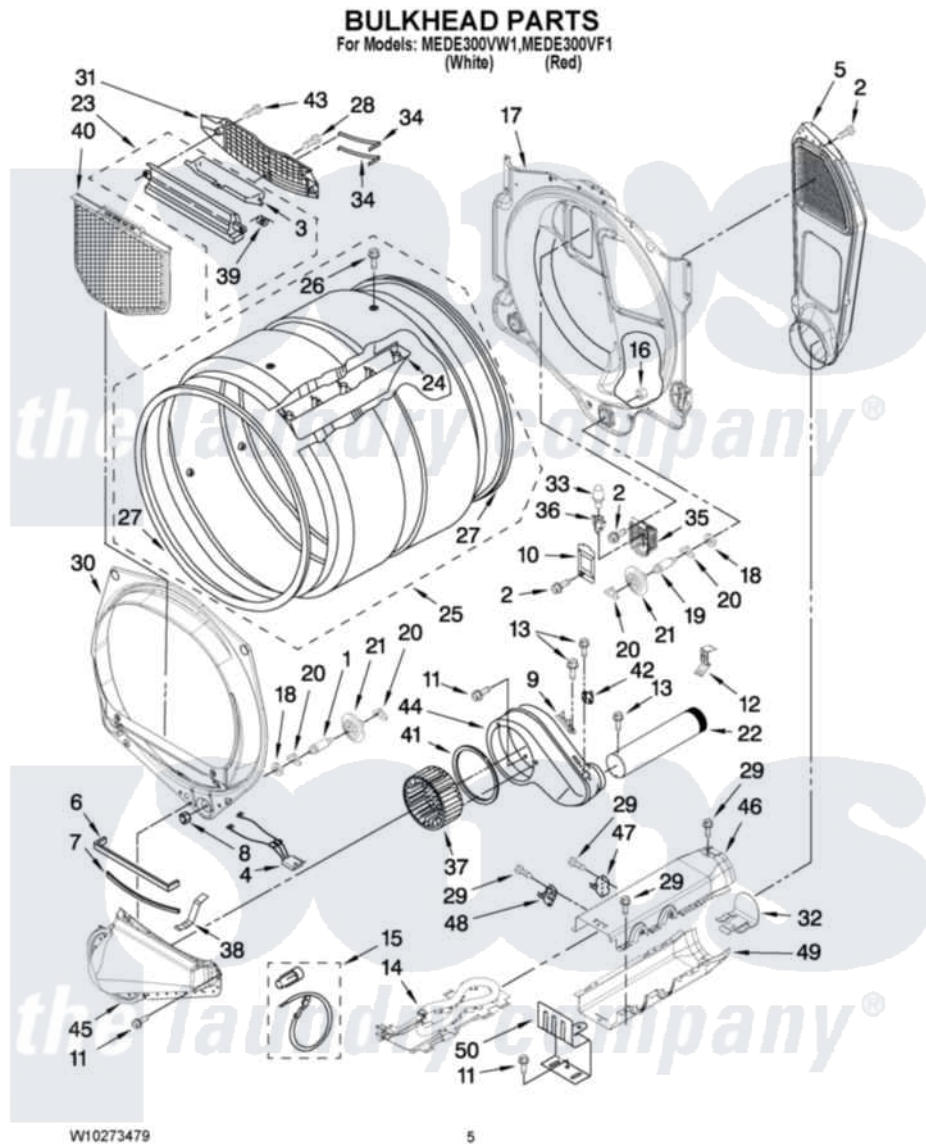

Maytag MEDE300VF1 03 - BULKHEAD PARTS

Maytag [Residential Maytag MEDE300VF1 Dryer Parts](#) Parts Diagram 03 - BULKHEAD PARTS
Click on the part number to view part

Item	Original Part Number	Replaced By	Status	Part Description
1	8575324	W10359271		Shaft, Drum Roller Threads
2	3390647	488729		Screw
3	W10153413			Door, Lint Screen
4	3406653			Harness, Sensor
5	697354	3387911		Duct-Air
6	697813			Seal, Outlet Housing
7	697814	697813		Seal, Outlet Housing
8	3934666	W10080210		Nut, 3/8 X 16
9	3392519			Thermal Limiter
10	3402841	8532165		Lens, Drum Light
11	489463			Screw, 8-18 X 1/16
12	8572105			Retainer, Toe Panel
13	8533971	90767		Screw, 8A X 3/8 HeX Washer Head Tapping
14	8544771			Heater Element
15	279457			Wire Kit, Terminal
16	W10001120	W10080190		Nut, 3/8-16

17	W10080170		Bulkhead, Rear
18	3387459	W10080960	Washer, Support
19	8575325	W10359272	Shaft, Roller Drum Threads
20	690997		Washer, Thrust
21	8536973	W10314173	Support
22	8563745	279936	Kit-Exhst
23	W10153423		Outlet Grille, Housing Assembly
24	697693	W10113136	Baffle, Drum
25	W10181466		Complete Drum Assembly
26	W10219342		Screw, Baffle Mounting
27	W10166807	280114	Seal
28	695240	488729	Screw
29	90767		Screw, 8A X 3/8 HeX Washer Head Tapping
30	W10252304		Bulkhead, Front
31	W10153412		Grille, Outlet
32	8544776		Flange, Heater Box
33	3406124	22002263	Lamp
34	3387223		Electrode, Sensor
35	8578825		Bracket, Drum Light
36	W10214261		Socket, Drum Light Assembly
37	697772		Wheel, Blower
38	8066208		Clip-Exhaust
39	3394986		Spring, Lint Screen Door
40	W10049370	W10120998	Screen
41	697770		Seal, Cover Plate Blower Housing
42	8577274		Thermostat 295F
43	3387230		Screw, 10-16 X 13/16
44	8544362	W10119255	Housing, Blower
45	8066168	W10128606	Duct-Lint
46	8544769		Housing, Blower Lint Duct Assembly
47	8318314	279973	Kit, Thermal Cut-Off
48	3391914		Thermostat 295 F
49	8544770		Housing Slot, Heater Box
50	8066099		Bracket, Heater Box