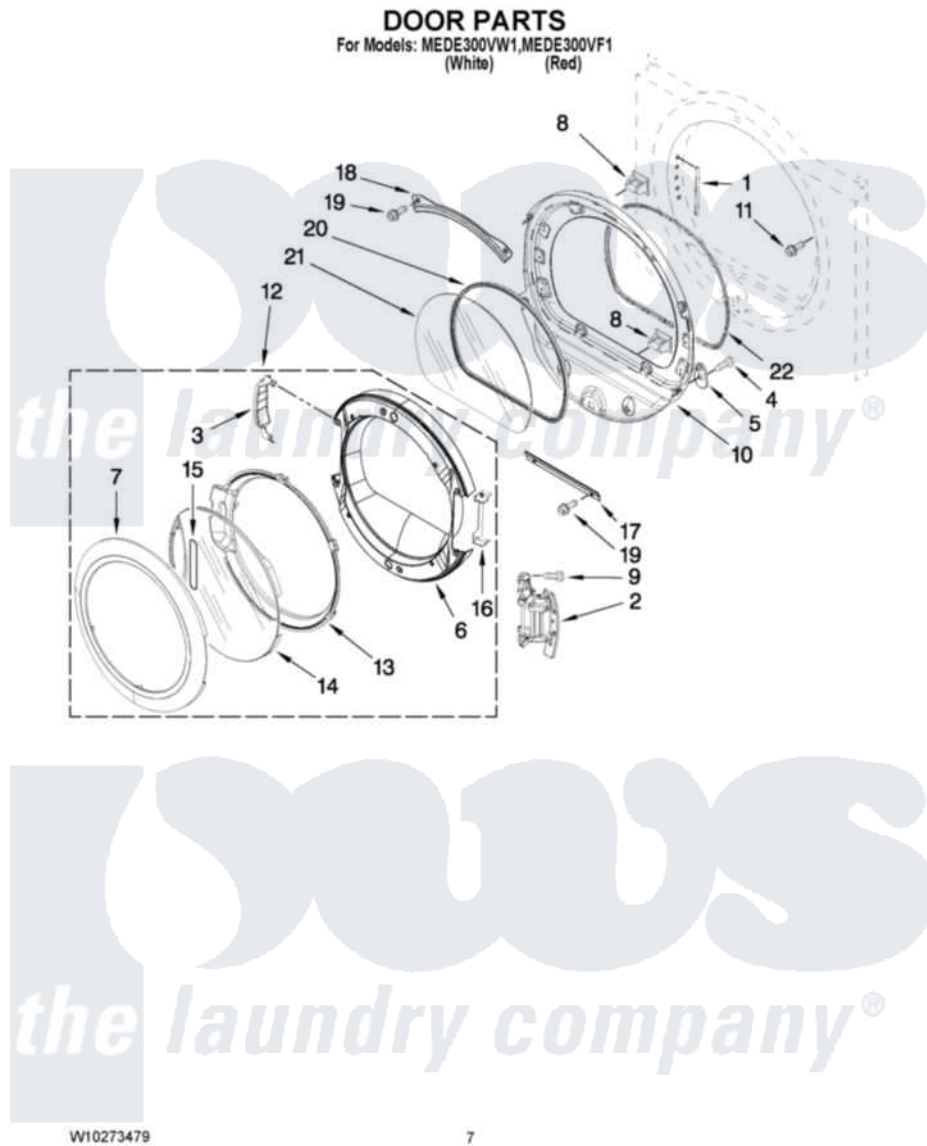

Maytag MEDE300VF1 04 - DOOR PARTS

Maytag Residential Maytag MEDE300VF1 Dryer Parts Parts Diagram 04 - DOOR PARTS
Click on the part number to view part

Item	Original Part Number	Replaced By	Status	Part Description
1	W10085210			Label-Hinge Hole Cover Front Panel
"	W10085230			Label, Hinge Hole Cover
2	W10139920			Door Hinge Assembly
3	W10180119			Cover-Hinge, Stationary Cover Hinge
4	9742177			Screw, 8-18 X .625
5	W10048910			Screw-Plug
6	W10180118			Door, Intermediate
7	W10193522			Door Frame Assembly
8	690081	279570		Latch
9	W10159996			Screw, 10-24 X 25/64
10	8578229			Door Assembly
11	355515			Screw, 8-18 X 11/16
12	W10193530			Door Assembly
13	W10180117			Door Mask
14	W10171571			Screen, Door

15	W10153281	W1012160Z	Pad, Door Handle
16	W10180120		Shield, Door
17	8519354		Retainer-Window
18	8519356		Retainer-Window
19	3393258	3373329D	Screw
20	8579662		Gasket, Window
21	8566254		Glass-Window
22	W1013945Z		Seal-Door Handle, Ring Door