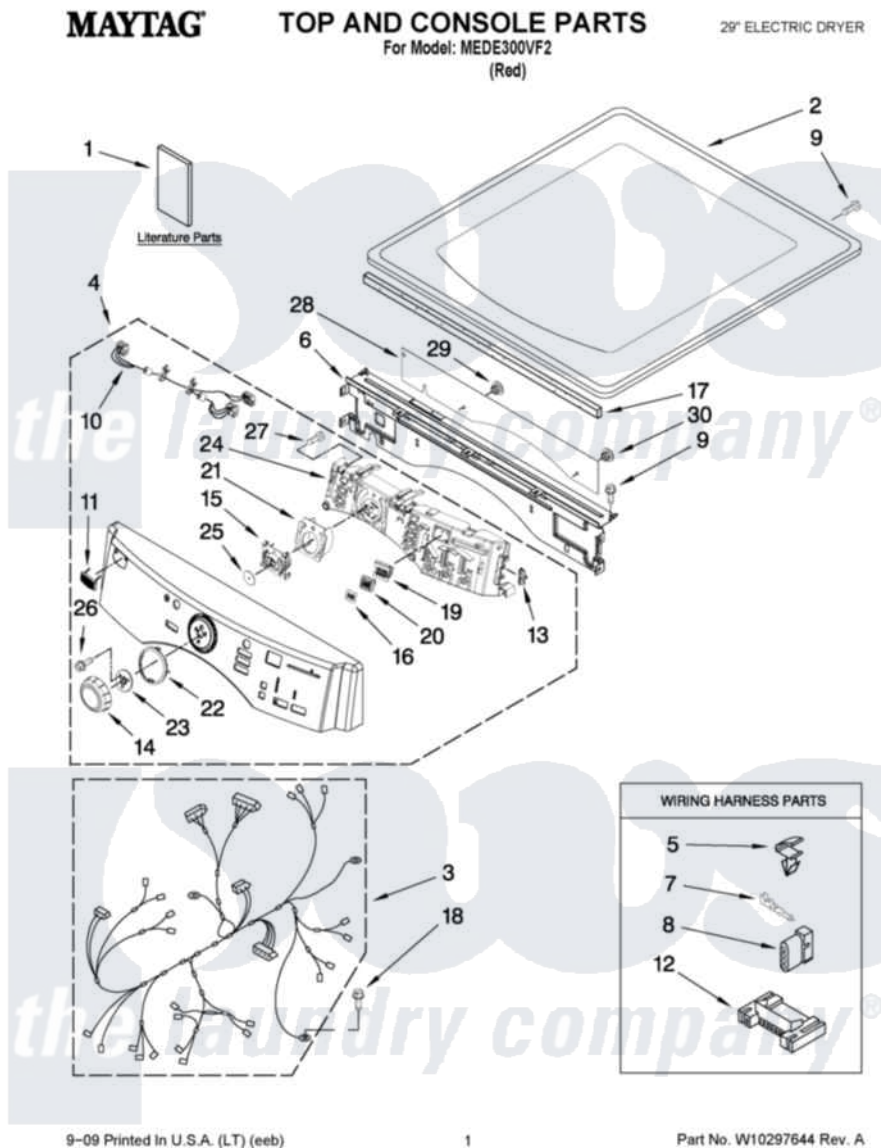

Maytag MEDE300VF2 01 - TOP AND CONSOLE PARTS

Maytag Residential Maytag MEDE300VF2 Dryer Parts Parts Diagram 01 - TOP AND CONSOLE PARTS
Click on the part number to view part

Item	Original Part Number	Replaced By	Status	Part Description
1	W10239302		Not Available	USE & CARE GUIDE
"	W10258376		Not Available	TECH SHEET
"	W10255468		Not Available	INSTALLATION, DIAGNOSTIC GUIDE
2	W10193964			Top
3	W10111063			Harness, Main
4	W10292612			Panel, Console
5	3394427			Clip-Harness
6	W10215656			Bracket, Console
7	94614			Terminal
8	3936144			Do-It-Yourself Repair Manuals
9	3390647	488729		Screw
10	W10242907			Harness, Communication
11	W10177245			Medallion
12	3395683			Receptacle, Multi-Terminal
13	W10214555			Plug-Connector Frame
14	W10164576			Knob, Assembly

15	W10170293		Guide, Light Cycle Internal
16	W10171504		Foil-Display
17	W10112267		Foam-Seal Control Bracket
18	693995		Screw, Hex Head
19	W10171502		Fram-Light
20	W10164578		Guide, Light
21	W10170295		Frame-Light Guide
22	W10164567		Cycle, Light Guide
23	W10172298		Bushing, Knob
24	W10283492		Techbox Assembly
25	8572039		Seal, User Interface
26	8540513	8182214	Screw
27	8540282	8181661	Screw, Actuator
28	W10215674		Shield, Console Bracket
29	W10216201		Plug-Hole, 1/4"
30	W10216202		Plug-Hole, 5/16"