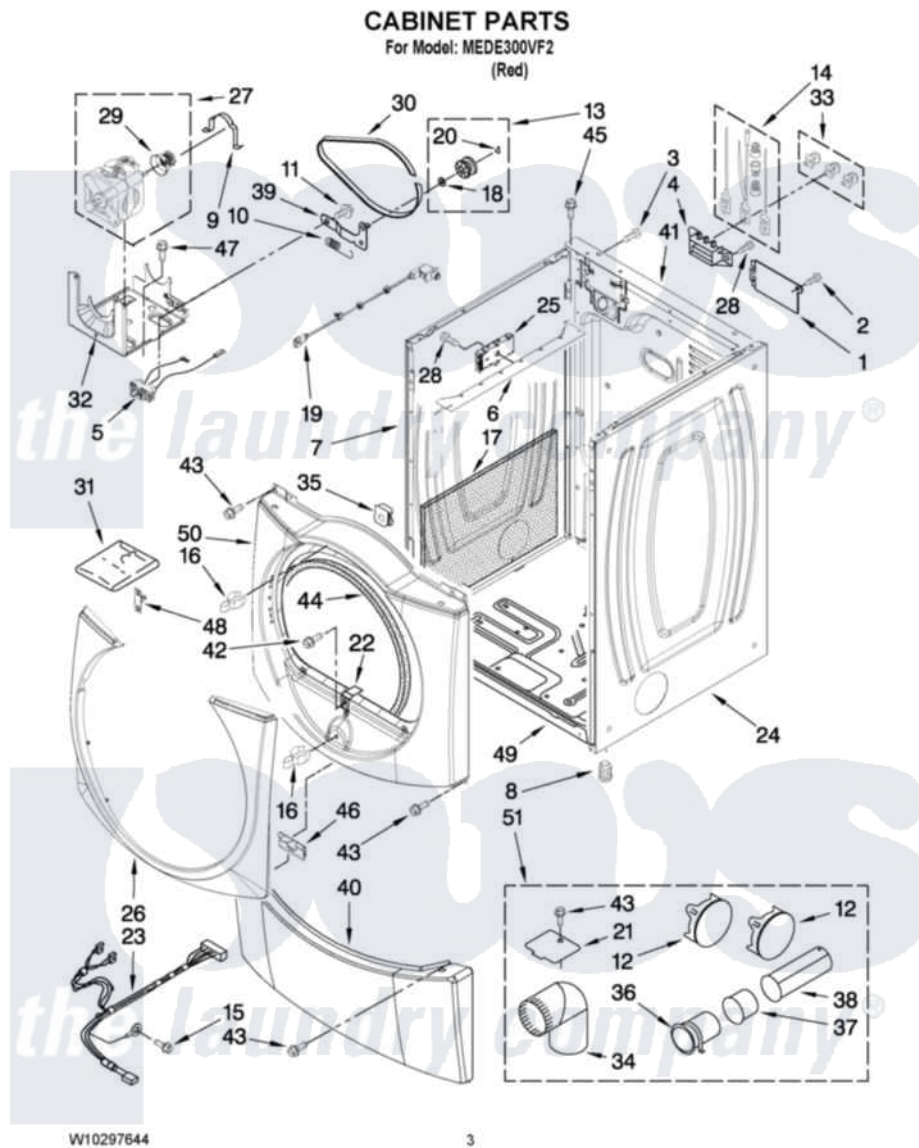

Maytag MEDE300VF2 02 - CABINET PARTS

Maytag Residential Maytag MEDE300VF2 Dryer Parts Parts Diagram 02 - CABINET PARTS
Click on the part number to view part

Item	Original Part Number	Replaced By	Status	Part Description
1	W10286180	W10119283		Cover, Terminal Block
2	3390814	90767		Screw, 8A X 3/8 HeX Washer Head Tapping
3	8533974	4331106		Screw, No.10-32 X 7/16
4	3397659			Block, Terminal
5	W10246525	W10314253		Switch, Assembly Broken Belt
6	8563727			Bracket, Control
7	W10193954			Panel, Side
8	3392100	49621		Feet-Leveling
"	279810			Foot-Optional
9	660658			Clamp, Motor Mounting 343481 685441
10	3387374			Spring, Idler
11	3389420			Retainer-Idler 1/4-20 X 1/16
12	W10151499	W10404617		Plug, Multivent
13	3388672	279640		Pulley-ldr
14	279218			Terminal Tinned And Brass

14	279910		Panel
15	693995		Screw, Hex Head
16	696144	279570	Latch
17	W10123956		Dampening Panel
18	W10121334		Washer, Thrust
19	W10128087	W10318609	Switch, Assembly Door
20	690997		Washer, Thrust
21	8066115	3394331	Plate Cover
22	8529053		Ramp, Door Door Switch
23	W10242904		Harness, Digital Interface
24	W10193957		Panel, Side
25	W10174745		Board, Control
26	W10271928		Trim-Ring Assembly
27	8538263	279787	Motor-Drive
28	90767		Screw, 8A X 3/8 HeX Washer Head Tapping
29	8578220		Pulley, Motor
30	W10112954		Belt, Drive
31	8541503		Kit, Stack Assembly
32	W10242878		Bracket, Motor Mounting
33	279393		Terminal Block Screw Kit
34	49026		4" - 90° Elbow
35	62825		Clip-S Type Control Board
36	8563747		Exhaust Pipe Medium Pipe
37	8563750		Exhaust Pipe
38	8563749		Exhaust Pipe
39	3388674	W10118756	Idler Bracket
40	W10259607		Toe, Panel
41	W10244141		Panel, Rear
42	3357011	308685	Side Trim)
43	3390647	488729	Screw
44	3387242		Seal, Front Panel
45	3393008	308685	Side Trim)
46	8519459		Clip, Toe Panel
47	343641	681414	Screw, 10AB X 1/2
48	W10129065		Trim-Clip Metal
49	W10273475		Base, Cabinet
50	W10250671	W10344006	Panel
51	W10186596	W10470674	Dryer Exhaust Kit