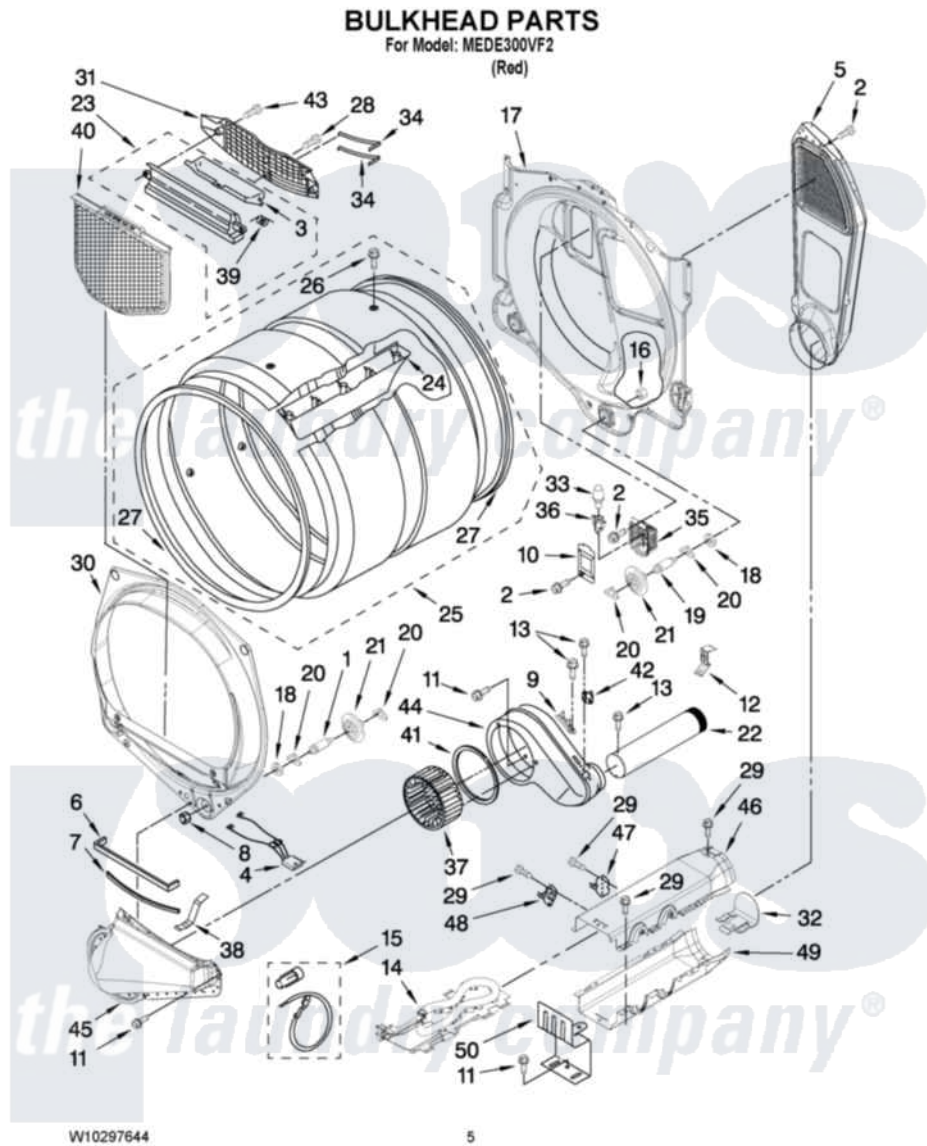

Maytag MEDE300VF2 03 - BULKHEAD PARTS

Maytag [Residential Maytag MEDE300VF2 Dryer Parts](#) Parts Diagram 03 - BULKHEAD PARTS
 Click on the part number to view part

Item	Original Part Number	Replaced By	Status	Part Description
1	8575324	W10359271		Shaft, Drum Roller Threads
2	3390647	488729		Screw
3	W10153413			Door, Lint Screen
4	3406653			Harness, Sensor
5	697354	3387911		Duct-Air
6	697813			Seal, Outlet Housing
7	697814	697813		Seal, Outlet Housing
8	3934666	W10080210		Nut, 3/8 X 16
9	3392519			Thermal Limiter
10	3402841	8532165		Lens, Drum Light
11	489463			Screw, 8-18 X 1/16
12	8572105			Retainer, Toe Panel
13	8533971	90767		Screw, 8A X 3/8 HeX Washer Head Tapping
14	8544771			Heater Element
15	279457			Wire Kit, Terminal
16	W10001120	W10080190		Nut, 3/8-16

17	W10080170		Bulkhead, Rear
18	3387459	W10080960	Washer, Support
19	8575325	W10359272	Shaft, Roller Drum Threads
20	690997		Washer, Thrust
21	8536973	W10314173	Support
22	8563745	279936	Kit-Exhst
23	W10153423		Outlet Grille, Housing Assembly
24	697693	W10113136	Baffle, Drum
25	W10181466		Complete Drum Assembly
26	W10219342		Screw, Baffle Mounting
27	W10166807	280114	Seal
28	695240	488729	Screw
29	90767		Screw, 8A X 3/8 HeX Washer Head Tapping
30	W10252304		Bulkhead, Front
31	W10153412		Grille, Outlet
32	8544776		Flange, Heater Box
33	3406124	22002263	Lamp
34	3387223		Electrode, Sensor
35	8578825		Bracket, Drum Light
36	W10214261		Socket, Drum Light Assembly
37	697772		Wheel, Blower
38	8066208		Clip-Exhaust
39	3394986		Spring, Lint Screen Door
40	W10049370	W10120998	Screen
41	697770		Seal, Cover Plate Blower Housing
42	8577274		Thermostat 295F
43	3387230		Screw, 10-16 X 13/16
44	8544362	W10119255	Housing, Blower
45	8066168	W10128606	Duct-Lint
46	8544769		Housing, Blower Lint Duct Assembly
47	8318314	279973	Kit, Thermal Cut-Off
48	3391914		Thermostat 295 F
49	8544770		Housing Slot, Heater Box
50	8066099		Bracket, Heater Box