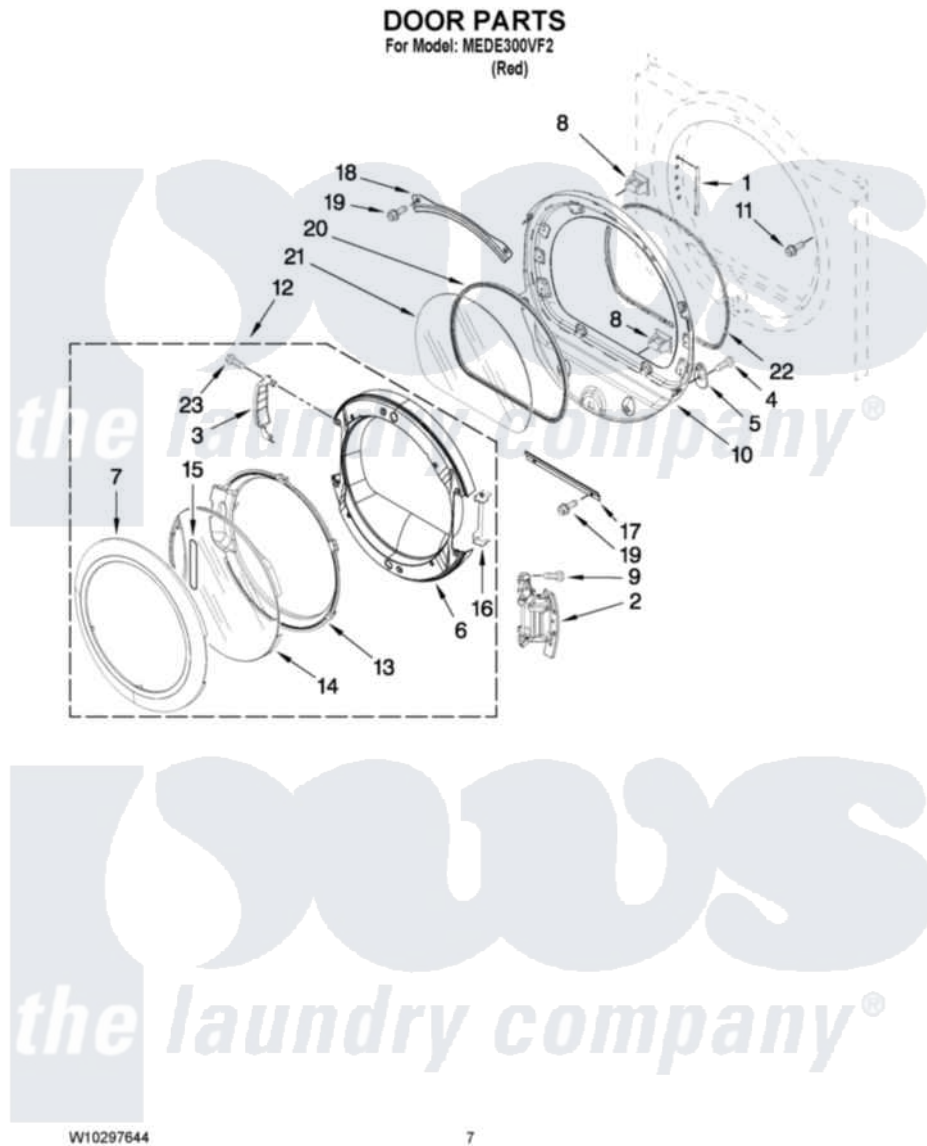

Maytag MEDE300VF2 04 - DOOR PARTS

Maytag [Residential Maytag MEDE300VF2 Dryer Parts](#) Parts Diagram 04 - DOOR PARTS
Click on the part number to view part

Item	Original Part Number	Replaced By	Status	Part Description
1	W10085230			Label, Hinge Hole Cover
2	W10139920			Door Hinge Assembly
3	W10180119			Cover-Hinge, Stationary Cover Hinge
4	9742177			Screw, 8-18 X .625
5	W10048910			Screw-Plug
6	W10180118			Door, Intermediate
7	W10193522			Door Frame Assembly
8	690081	279570		Latch
9	W10159996			Screw, 10-24 X 25/64
10	8578229			Door Assembly
11	355515			Screw, 8-18 X 11/16
12	W10193530			Door Assembly
13	W10180117			Door Mask
14	W10171571			Screen, Door
15	W10153281	W10121607		Pad, Door Handle
16	W10180120			Shield, Door

17	8519354		Retainer-Window
18	8519356		Retainer-Window
19	3393258	3373329D	Screw
20	8579662		Gasket, Window
21	8566254		Glass-Window
22	W10139457		Seal-Door Handle, Ring Door
23	3400224		Screw, 1/4-20 X 3/8