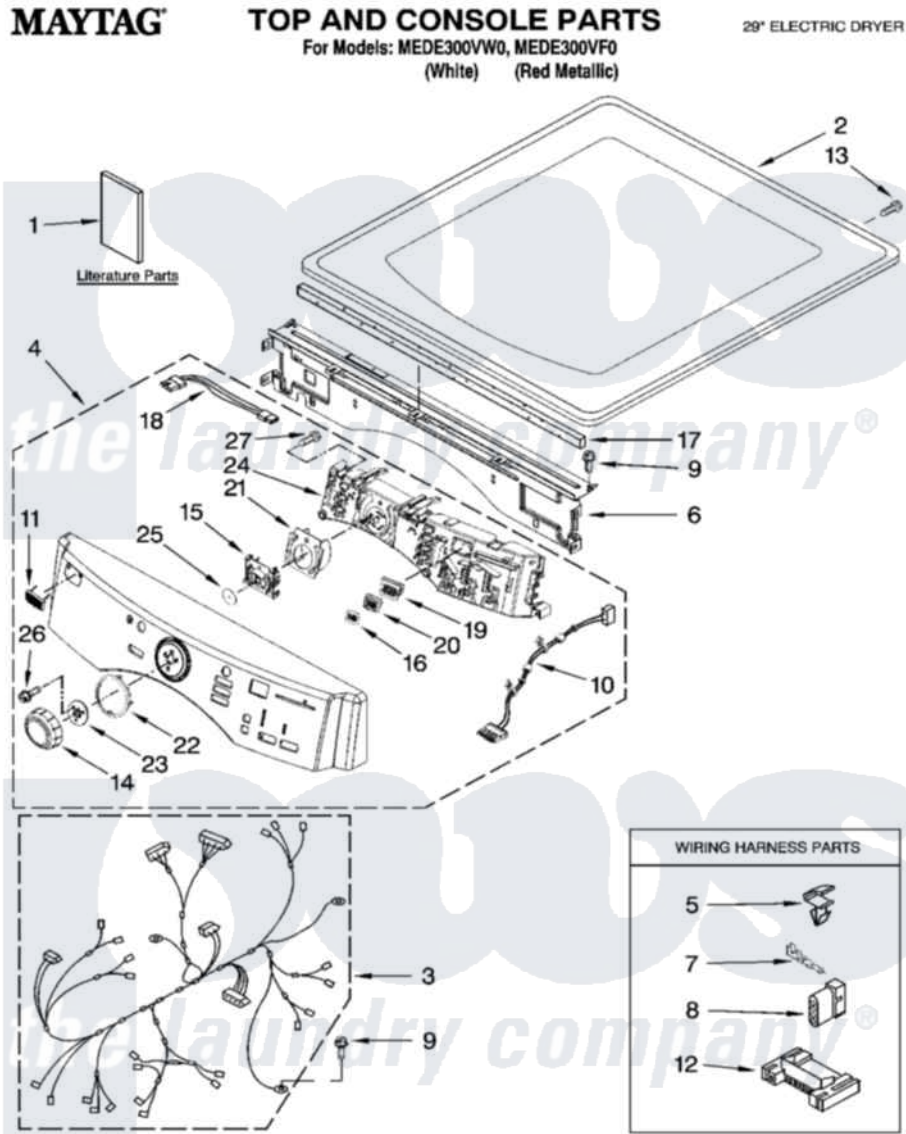

# Maytag MEDE300VW0 01 - TOP AND CONSOLE PARTS

6-08 Printed in U.S.A. (LT) (eeb)

1

Part No. W10208627 Rev. A

Maytag Residential Maytag MEDE300VW0 Dryer Parts Parts Diagram 01 - TOP AND CONSOLE PARTS  
 Click on the part number to view part

Item	Original Part Number	Replaced By	Status	Part Description
1	W10057349		Not Available	Use & Care Guide
"	W10057358		Not Available	Tech Sheet
"	W10134980		Not Available	Installation, Diagonostic Guide
"	W10057355		Not Available	Guide, Quick Start
2	3980634	<a href="#">W10117263</a>		Top
"	<a href="#">W10193964</a>			Top
3	<a href="#">W10111012</a>			Harness, Main
4	W10164450	<a href="#">W10246748</a>		Console Assembly
"	W10164451	<a href="#">W10292612</a>		Panel, Console
5	<a href="#">3394427</a>			Clip-Harness
6	W10006840	<a href="#">W10215656</a>		Bracket, Console
7	<a href="#">94614</a>			Terminal
8	<a href="#">3936144</a>			Do-It-Yourself Repair Manuals
9	3390647	<a href="#">488729</a>		Screw
10	<a href="#">W10185550</a>			Power Cable User Interface
11	<a href="#">W10177245</a>			Medallion

12	<a href="#">3395683</a>		Receptacle, Multi-Terminal
13	98139	<a href="#">303776</a>	Screw
14	<a href="#">W10164576</a>		Knob, Assembly
15	<a href="#">W10170293</a>		Guide, Light Cycle Internal
16	<a href="#">W10171504</a>		Foil-Display
17	<a href="#">W10112267</a>		Foam-Seal Control Bracket
18	<a href="#">W10185548</a>		Harness, User-Interface
19	<a href="#">W10171502</a>		Fram-Light
20	<a href="#">W10164578</a>		Guide, Light
21	<a href="#">W10170295</a>		Frame-Light Guide
22	<a href="#">W10164567</a>		Cycle, Light Guide
23	<a href="#">W10172298</a>		Bushing, Knob
24	W10164609	<a href="#">W10283477</a>	Control-Elec
25	<a href="#">8572039</a>		Seal, User Interface
26	8540513	<a href="#">8182214</a>	Screw
27	8540282	<a href="#">8181661</a>	Screw, Actuator