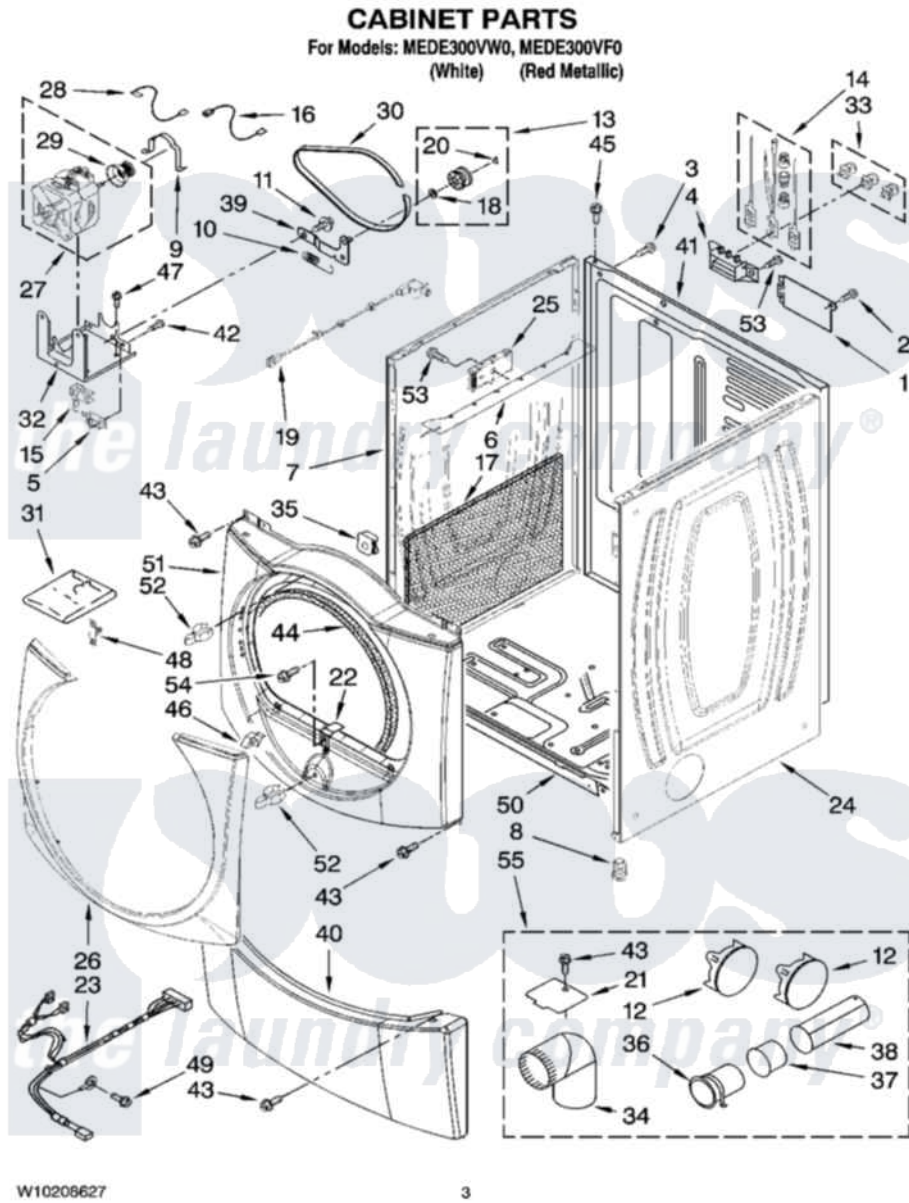

# Maytag MEDE300VW0 02 - CABINET PARTS

Maytag [Residential Maytag MEDE300VW0 Dryer Parts](#) Parts Diagram 02 - CABINET PARTS  
Click on the part number to view part

Item	Original Part Number	Replaced By	Status	Part Description
1	8576583	<a href="#">W10119283</a>		Cover, Terminal Block
2	3390814	<a href="#">90767</a>		Screw, 8A X 3/8 HeX Washer Head Tapping
3	8533974	<a href="#">4331106</a>		Screw, No.10-32 X 7/16
4	<a href="#">3397659</a>			Block, Terminal
5	<a href="#">W10167612</a>			Wire, Broken Belt Switch
6	<a href="#">8563727</a>			Bracket, Control
7	<a href="#">W10192435</a>			Panel, Side
"	<a href="#">W10193954</a>			Panel, Side
8	3392100	<a href="#">49621</a>		Feet-Leveling
"	<a href="#">279810</a>			Foot-Optional
9	<a href="#">660658</a>			Clamp, Motor Mounting 343481 685441
10	<a href="#">3387374</a>			Spring, Idler
11	<a href="#">3389420</a>			Retainer-Idler 1/4-20 X 1/16
12	697750	<a href="#">W10470674</a>		Dryer Exhaust Kit
"	W10151499	<a href="#">W10404617</a>		Plug, Multivent