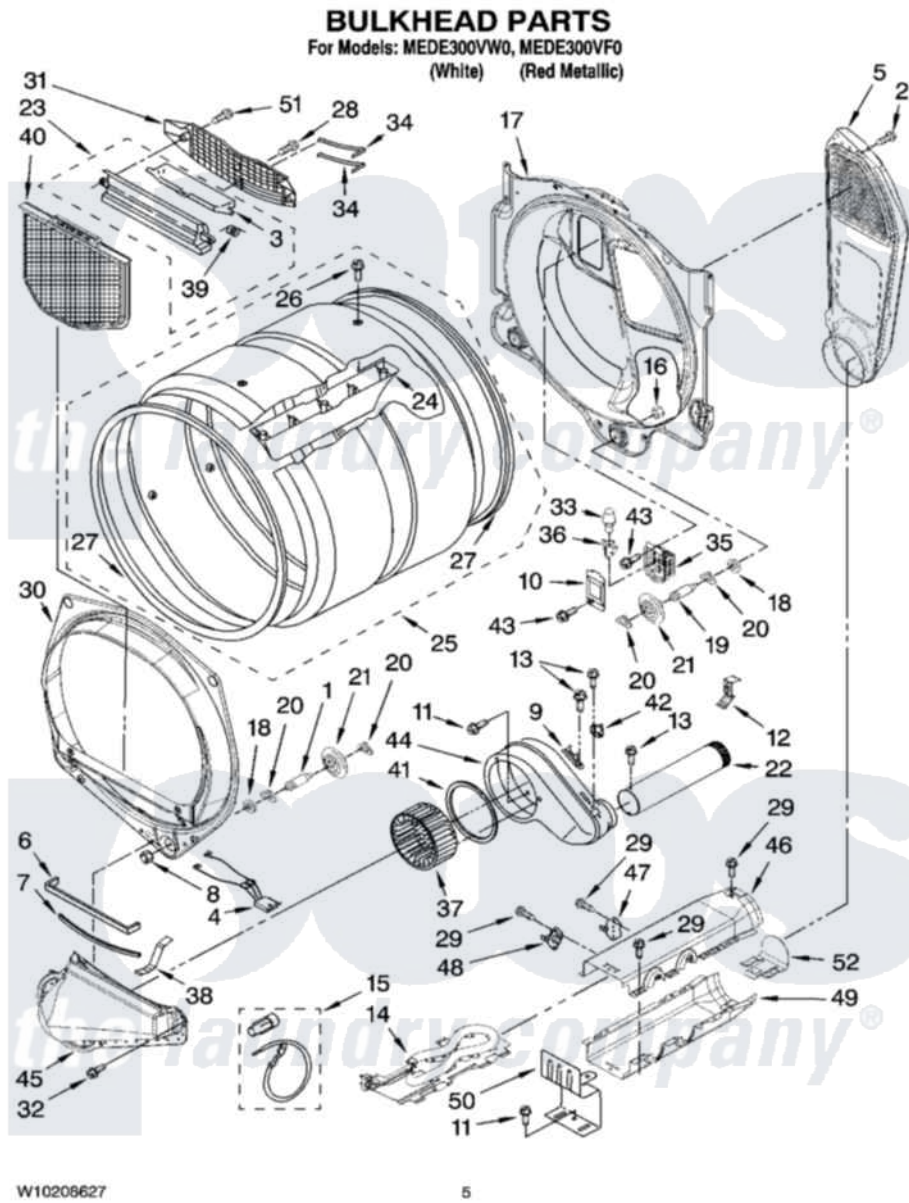

Maytag MEDE300VW0 03 - BULKHEAD PARTS

Maytag [Residential Maytag MEDE300VW0 Dryer Parts](#) Parts Diagram 03 - BULKHEAD PARTS
Click on the part number to view part

Item	Original Part Number	Replaced By	Status	Part Description
1	8575324	W10359271		Shaft, Drum Roller Threads
2	3390647	488729		Screw
3	3394984	8563758		Door, Lint Screen
4	3406653			Harness, Sensor
5	697354	3387911		Duct-Air
6	697813			Seal, Outlet Housing
7	697814	697813		Seal, Outlet Housing
8	3934666	W10080210		Nut, 3/8 X 16
9	3392519			Thermal Limiter
10	3402841	8532165		Lens, Drum Light
11	489463			Screw, 8-18 X 1/16
12	8572105			Retainer, Toe Panel
13	8533971	90767		Screw, 8A X 3/8 HeX Washer Head Tapping
14	8544771			Heater Element
15	279457			Wire Kit, Terminal
16	W10001120	W10080190		Nut, 3/8-16

17	W10080170	Bulkhead, Rear	
18	3387459	W10080960	Washer, Support
19	8575325	W10359272	Shaft, Roller Drum Threads
20	690997	Washer, Thrust	
21	8536973	W10314173	Support
22	8563745	279936	Kit-Exhst
23	3394985	8563755	Housing, Outlet Assembly
24	697693	W10113136	Baffle, Drum
25	W10181466	Complete Drum Assembly	
26	W10109200	Screw, Baffle Mounting	
27	W10166807	280114	Seal
28	695240	488729	Screw
29	90767	Screw, 8A X 3/8 HeX Washer Head Tapping	
30	8519245	W10136455	Bulkhead
31	8299979	Grill, Outlet Screen Door	
32	359625	487240	Screw, For Mtg. Service Capacitor
33	3406124	22002263	Lamp
34	3387223	Electrode, Sensor	
35	8578825	Bracket, Drum Light	
36	W10136369	Socket, Drum Light Assembly	
37	697772	Wheel, Blower	
38	8066208	Clip-Exhaust	
39	3394986	Spring, Lint Screen Door	
40	W10049370	W10120998	Screen
41	697770	Seal, Cover Plate Blower Housing	
42	8577274	Thermostat 295F	
43	487909	488729	Screw
44	8544362	W10119255	Housing, Blower
45	8066168	W10128606	Duct-Lint
46	8544769	Housing, Blower Lint Duct Assembly	
47	280148	Thermal Cut-Off, Kit	
48	8557403	Thermostat 295 F	
49	8544770	Housing Slot, Heater Box	
50	8066099	Bracket, Heater Box	
51	3387230	Screw, 10-16 X 13/16	
52	8544776	Flange, Heater Box	