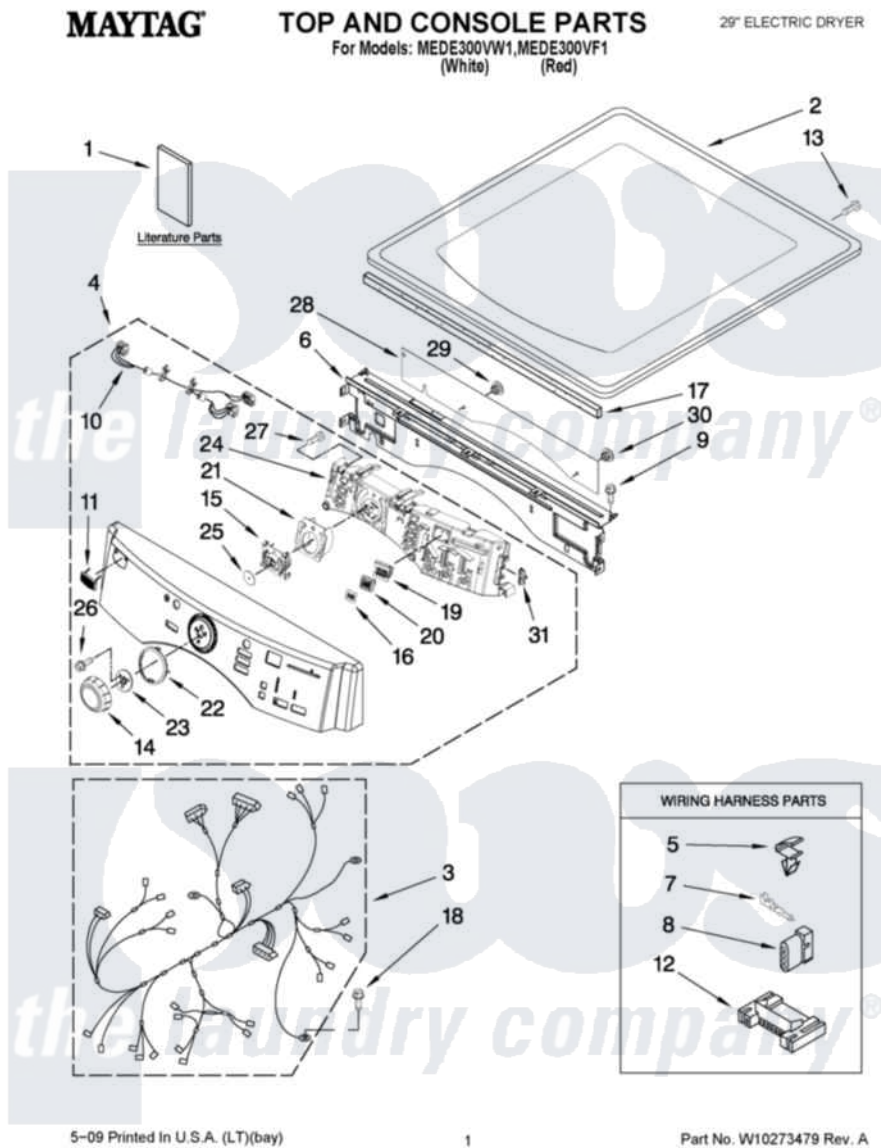

Maytag MEDE300VW1 01 - TOP AND CONSOLE PARTS

Maytag Residential Maytag MEDE300VW1 Dryer Parts Parts Diagram 01 - TOP AND CONSOLE PARTS
Click on the part number to view part

Item	Original Part Number	Replaced By	Status	Part Description
1	W10239302		Not Available	USE & CARE GUIDE
"	W10258376		Not Available	TECH SHEET
"	W10255468		Not Available	INSTALLATION, DIAGNOSTIC GUIDE
2	3980634	W10117263		Top
"	W10193964			Top
3	W10111063			Harness, Main
4	W10246748			Console Assembly
"	W10246749	W10292612		Panel, Console
5	3394427			Clip-Harness
6	W10215656			Bracket, Console
7	94614			Terminal
8	3936144			Do-It-Yourself Repair Manuals
9	3390647	488729		Screw
10	W10242907			Harness, Communication
11	W10177245			Medallion
12	3395683			Receptacle, Multi-Terminal

13	98139	303776	Screw
14	W10164576		Knob, Assembly
15	W10170293		Guide, Light Cycle Internal
16	W10171504		Foil-Display
17	W10112267		Foam-Seal Control Bracket
18	693995		Screw, Hex Head
19	W10171502		Fram-Light
20	W10164578		Guide, Light
21	W10170295		Frame-Light Guide
22	W10164567		Cycle, Light Guide
23	W10172298		Bushing, Knob
24	W10246786	W10283492	Techbox Assembly
25	8572039		Seal, User Interface
26	8540513	8182214	Screw
27	8540282	8181661	Screw, Actuator
28	W10215674		Shield, Console Bracket
29	W10216201		Plug-Hole, 1/4"
30	W10216202		Plug-Hole, 5/16"
31	W10214555		Plug-Connector Frame