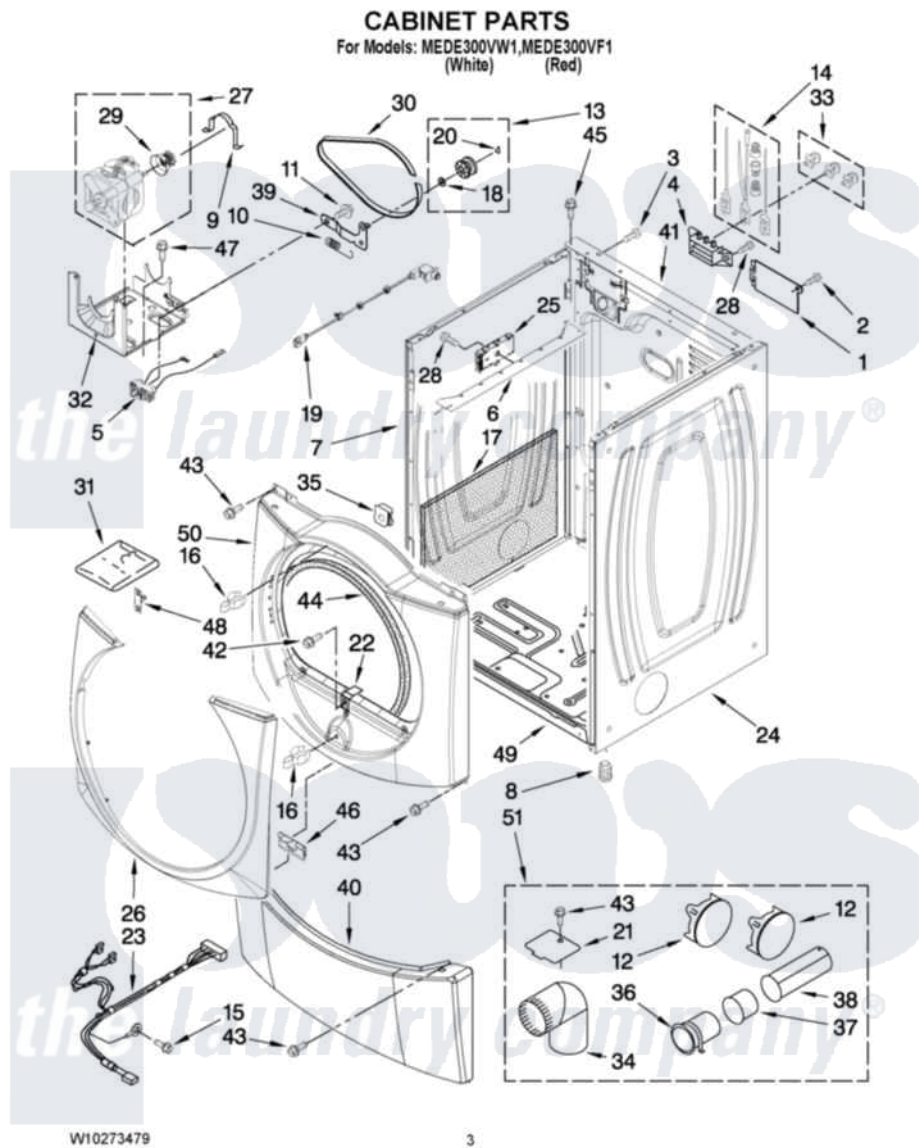

Maytag MEDE300VW1 02 - CABINET PARTS

Maytag [Residential Maytag MEDE300VW1 Dryer Parts](#) Parts Diagram 02 - CABINET PARTS
Click on the part number to view part

Item	Original Part Number	Replaced By	Status	Part Description
1	8576583	W10119283		Cover, Terminal Block
2	3390814	90767		Screw, 8A X 3/8 HeX Washer Head Tapping
3	8533974	4331106		Screw, No.10-32 X 7/16
4	3397659			Block, Terminal
5	W10246525	W10314253		Switch, Assembly Broken Belt
6	8563727			Bracket, Control
7	W10192435			Panel, Side
"	W10193954			Panel, Side
8	3392100	49621		Feet-Leveling
"	279810			Foot-Optional
9	W10121316			Plug, Multivent
10	3387374			Spring, Idler
11	3389420			Retainer-Idler 1/4-20 X 1/16
12	697750	W10470674		Dryer Exhaust Kit
"	W10151499	W10404617		Plug, Multivent
13	3388672	279640		Pulley-ldr