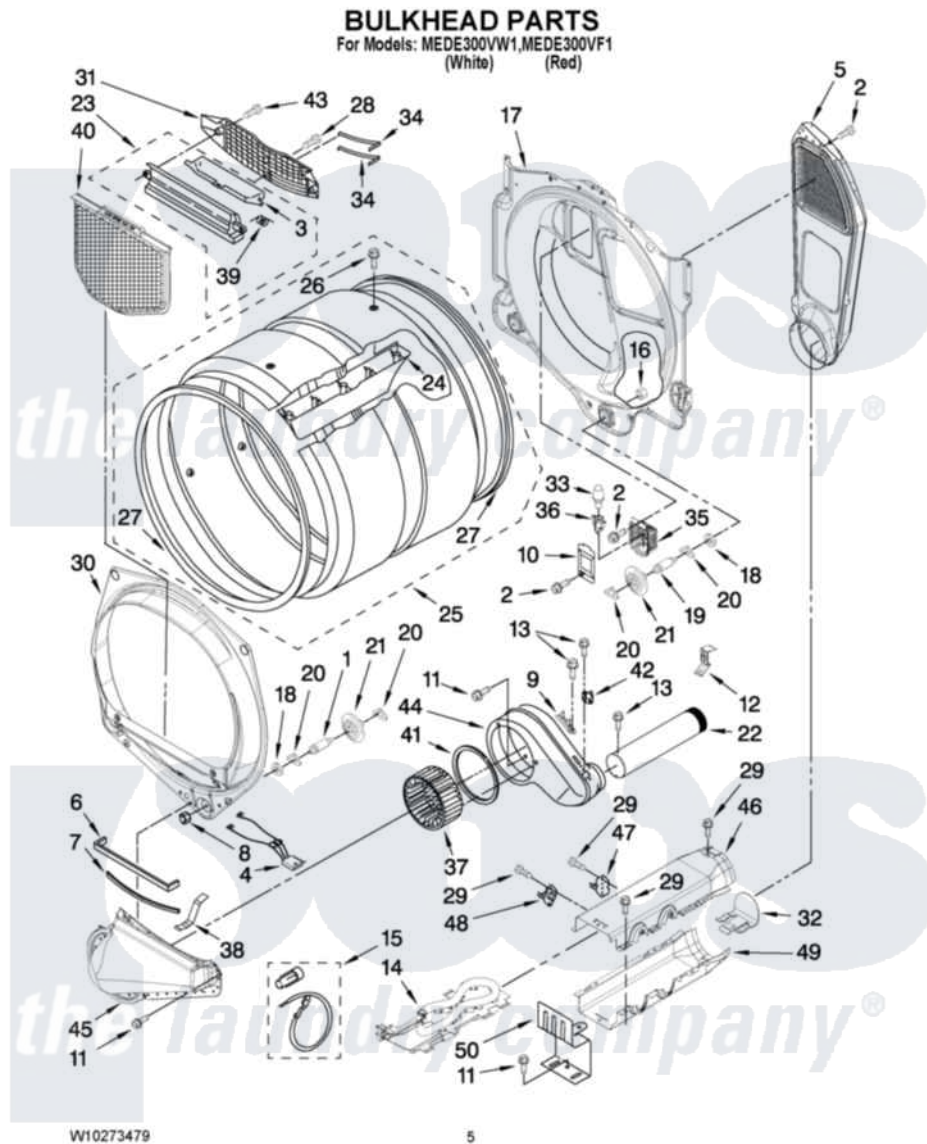

Maytag MEDE300VW1 03 - BULKHEAD PARTS

Maytag Residential Maytag MEDE300VW1 Dryer Parts Parts Diagram 03 - BULKHEAD PARTS
Click on the part number to view part

Item	Original Part Number	Replaced By	Status	Part Description
1	8575324	W10359271		Shaft, Drum Roller Threads
2	3390647	488729		Screw
3	W10153413			Door, Lint Screen
4	3406653			Harness, Sensor
5	697354	3387911		Duct-Air
6	697813			Seal, Outlet Housing
7	697814	697813		Seal, Outlet Housing
8	3934666	W10080210		Nut, 3/8 X 16
9	3392519			Thermal Limiter
10	3402841	8532165		Lens, Drum Light
11	489463			Screw, 8-18 X 1/16
12	8572105			Retainer, Toe Panel
13	8533971	90767		Screw, 8A X 3/8 HeX Washer Head Tapping
14	8544771			Heater Element
15	279457			Wire Kit, Terminal
16	W10001120	W10080190		Nut, 3/8-16

17	W10080170		Bulkhead, Rear
18	3387459	W10080960	Washer, Support
19	8575325	W10359272	Shaft, Roller Drum Threads
20	690997		Washer, Thrust
21	8536973	W10314173	Support
22	8563745	279936	Kit-Exhst
23	W10153423		Outlet Grille, Housing Assembly
24	697693	W10113136	Baffle, Drum
25	W10181466		Complete Drum Assembly
26	W10219342		Screw, Baffle Mounting
27	W10166807	280114	Seal
28	695240	488729	Screw
29	90767		Screw, 8A X 3/8 HeX Washer Head Tapping
30	W10252304		Bulkhead, Front
31	W10153412		Grille, Outlet
32	8544776		Flange, Heater Box
33	3406124	22002263	Lamp
34	3387223		Electrode, Sensor
35	8578825		Bracket, Drum Light
36	W10214261		Socket, Drum Light Assembly
37	697772		Wheel, Blower
38	8066208		Clip-Exhaust
39	3394986		Spring, Lint Screen Door
40	W10049370	W10120998	Screen
41	697770		Seal, Cover Plate Blower Housing
42	8577274		Thermostat 295F
43	3387230		Screw, 10-16 X 13/16
44	8544362	W10119255	Housing, Blower
45	8066168	W10128606	Duct-Lint
46	8544769		Housing, Blower Lint Duct Assembly
47	8318314	279973	Kit, Thermal Cut-Off
48	3391914		Thermostat 295 F
49	8544770		Housing Slot, Heater Box
50	8066099		Bracket, Heater Box