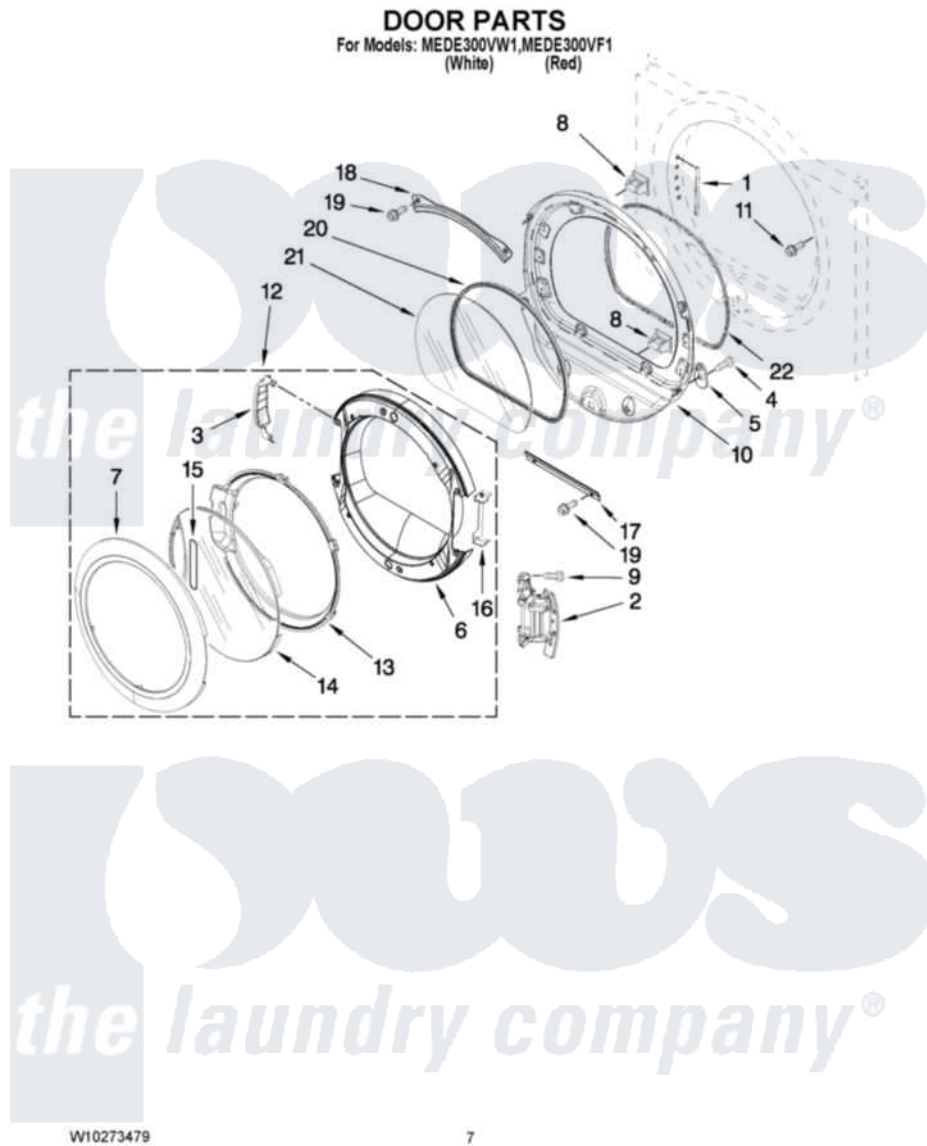

# Maytag MEDE300VW1 04 - DOOR PARTS

Maytag [Residential Maytag MEDE300VW1 Dryer Parts](#) Parts Diagram 04 - DOOR PARTS  
Click on the part number to view part

Item	Original Part Number	Replaced By	Status	Part Description
1	<a href="#">W10085210</a>			Label-Hinge Hole Cover Front Panel
"	<a href="#">W10085230</a>			Label, Hinge Hole Cover
2	<a href="#">W10139920</a>			Door Hinge Assembly
3	<a href="#">W10180119</a>			Cover-Hinge, Stationary Cover Hinge
4	<a href="#">9742177</a>			Screw, 8-18 X .625
5	<a href="#">W10048910</a>			Screw-Plug
6	<a href="#">W10180118</a>			Door, Intermediate
7	<a href="#">W10193522</a>			Door Frame Assembly
8	690081	<a href="#">279570</a>		Latch
9	<a href="#">W10159996</a>			Screw, 10-24 X 25/64
10	<a href="#">8578229</a>			Door Assembly
11	<a href="#">355515</a>			Screw, 8-18 X 11/16
12	<a href="#">W10193530</a>			Door Assembly
13	<a href="#">W10180117</a>			Door Mask
14	<a href="#">W10171571</a>			Screen, Door

15	W10153281	<a href="#">W10121607</a>	Pad, Door Handle
16	<a href="#">W10180120</a>		Shield, Door
17	<a href="#">8519354</a>		Retainer-Window
18	<a href="#">8519356</a>		Retainer-Window
19	3393258	<a href="#">3373329D</a>	Screw
20	<a href="#">8579662</a>		Gasket, Window
21	<a href="#">8566254</a>		Glass-Window
22	<a href="#">W10139457</a>		Seal-Door Handle, Ring Door