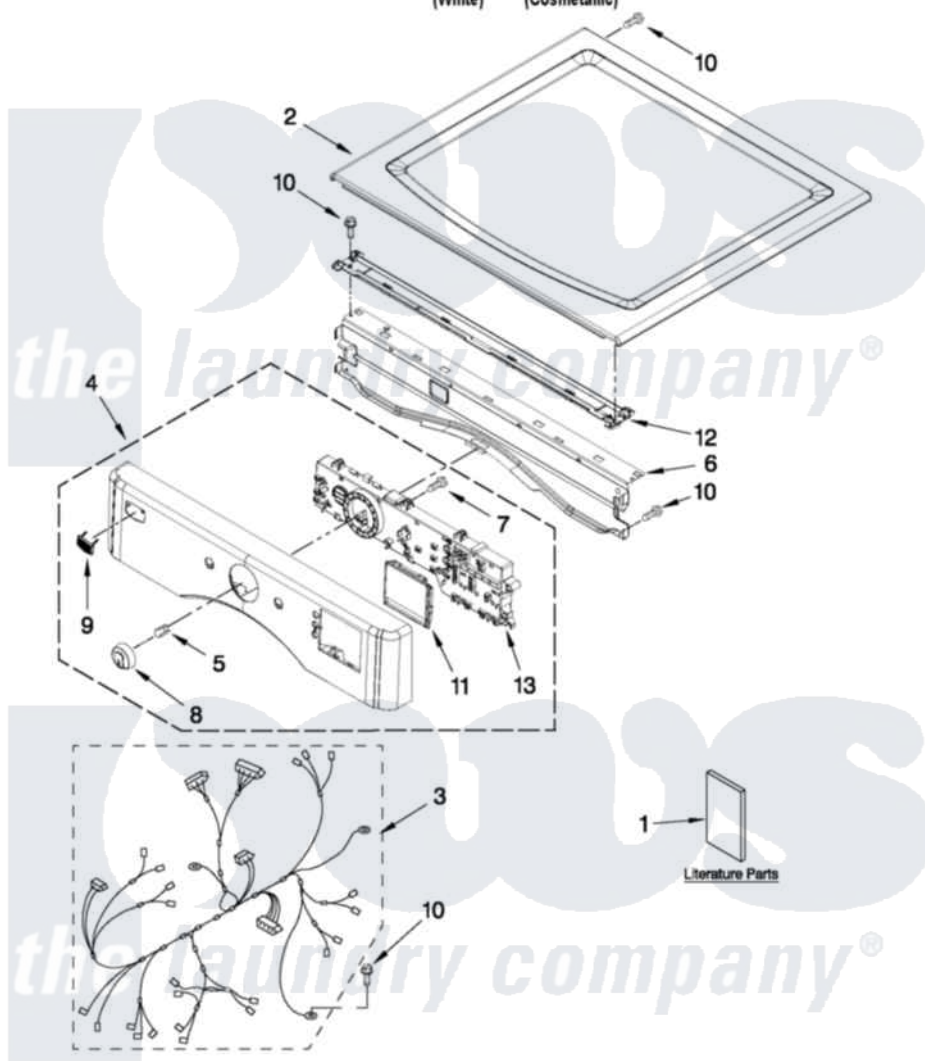

Maytag MEDE301YW0 01 - TOP AND CONSOLE PARTS

MAYTAG

TOP AND CONSOLE PARTS

27" Electric Dryer

For Models: MEDE301YW0, MEDE301YG0
(White) (Cosmetallic)

FOR ORDERING INFORMATION REFER TO PARTS PRICE LIST

6-11 Printed in U.S.A. (JLP)(bay)

1

Part No. W10413473 Rev. A

Maytag Residential Maytag MEDE301YW0 Dryer Parts Parts Diagram 01 - TOP AND CONSOLE PARTS

Click on the part number to view part

Item	Original Part Number	Replaced By	Status	Part Description
1	W10385090		Not Available	USE & CARE GUIDE
"	W10386307		Not Available	TECH SHEET
"	W10385103		Not Available	INSTALLATION GUIDE
2	W10336080			Top
"	W10376730			Top
3	W10278759			Harness, Main
4	W10385035			Panel, Console
"	W10385003			Panel, Console
5	8536939			Clip, Knob
6	8565237			Bracket, Console
7	W10006580			Screw, M3-1.12 X12 Pn 6l Spl
8	W10251384			Knob, Control
9	W10316087			Badge Assembly
10	3390647	488729		Screw
11	W10215794			Window, Console Display
12	W10266747			Channel-Water, Dryer