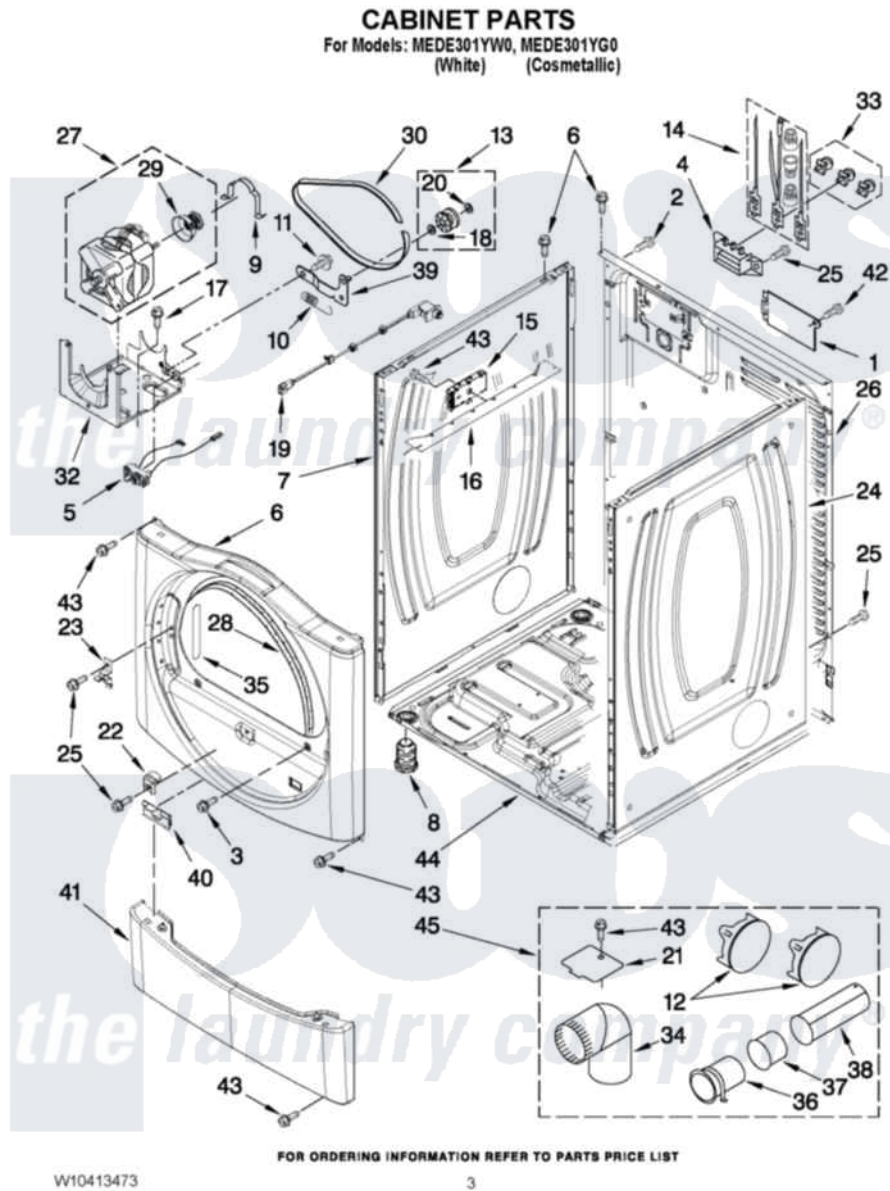

Maytag MEDE301YW0 02 - CABINET PARTS

Maytag [Residential Maytag MEDE301YW0 Dryer Parts](#) Parts Diagram 02 - CABINET PARTS
Click on the part number to view part

Item	Original Part Number	Replaced By	Status	Part Description
1	W10286180	W10119283		Cover, Terminal Block
2	8533974	4331106		Screw, No.10-32 X 7/16
3	3357011	308685		Side Trim)
4	3397659			Block, Terminal
5	W10246525	W10314253		Switch, Assembly Broken Belt
6	W10117421			Front Panel
"	W10376723			Front Panel
7	8565054			Panel, Side
"	W10376735			Panel, Side
8	3392100	49621		Feet-Leveling
NI	279810			Foot-Optional
9	660658			Clamp, Motor Mounting 343481 685441
10	3387374			Spring, Idler
11	3389420			Retainer-Idler 1/4-20 X 1/16
12	49252			Plug, Multivent
13	3388672	279640		Pulley-ldr

14	279318		Terminal Tinned And Brass Panel
15	W10317634	W10405846	Control-Elec
16	8563727		Bracket, Control
17	343641	681414	Screw, 10AB X 1/2
18	W10121334		Washer, Thrust
19	W10318609		Switch, Assembly Door
20	690997		Washer, Thrust
21	8066115	3394331	Plate Cover
22	8565083		Ramp, Door
23	8565122		Strike, Door
24	8565048		Panel, Side
"	W10376736		Panel, Side
25	3393008	308685	Side Trim)
26	W10281297		Panel, Rear
27	8538263	279787	Motor-Drve
28	3387242		Seal, Front Panel
29	8578220		Pulley, Motor
30	W10112954		Belt, Drive
32	W10242878		Bracket, Motor Mounting
33	279393		Terminal Block Screw Kit
34	49026		4" - 90° Elbow
35	W10085210		Label-Hinge Hole Cover Front Panel
"	W10085230		Label, Hinge Hole Cover
36	8563747		Exhaust Pipe Medium Pipe
37	8563750		Exhaust Pipe
38	8563749		Exhaust Pipe
39	3388674	W10118756	Idler Bracket
40	8519459		Clip, Toe Panel
41	8540621		Panel, Toe
"	W10376732		Pane, Toe
42	3390814	90767	Screw, 8A X 3/8 HeX Washer Head Tapping
43	3390647	488729	Screw
44	8565046		(BROKEN BELT BASE, CABINET SWITCH)
NI	279818	W10470674	Dryer Exhaust Kit