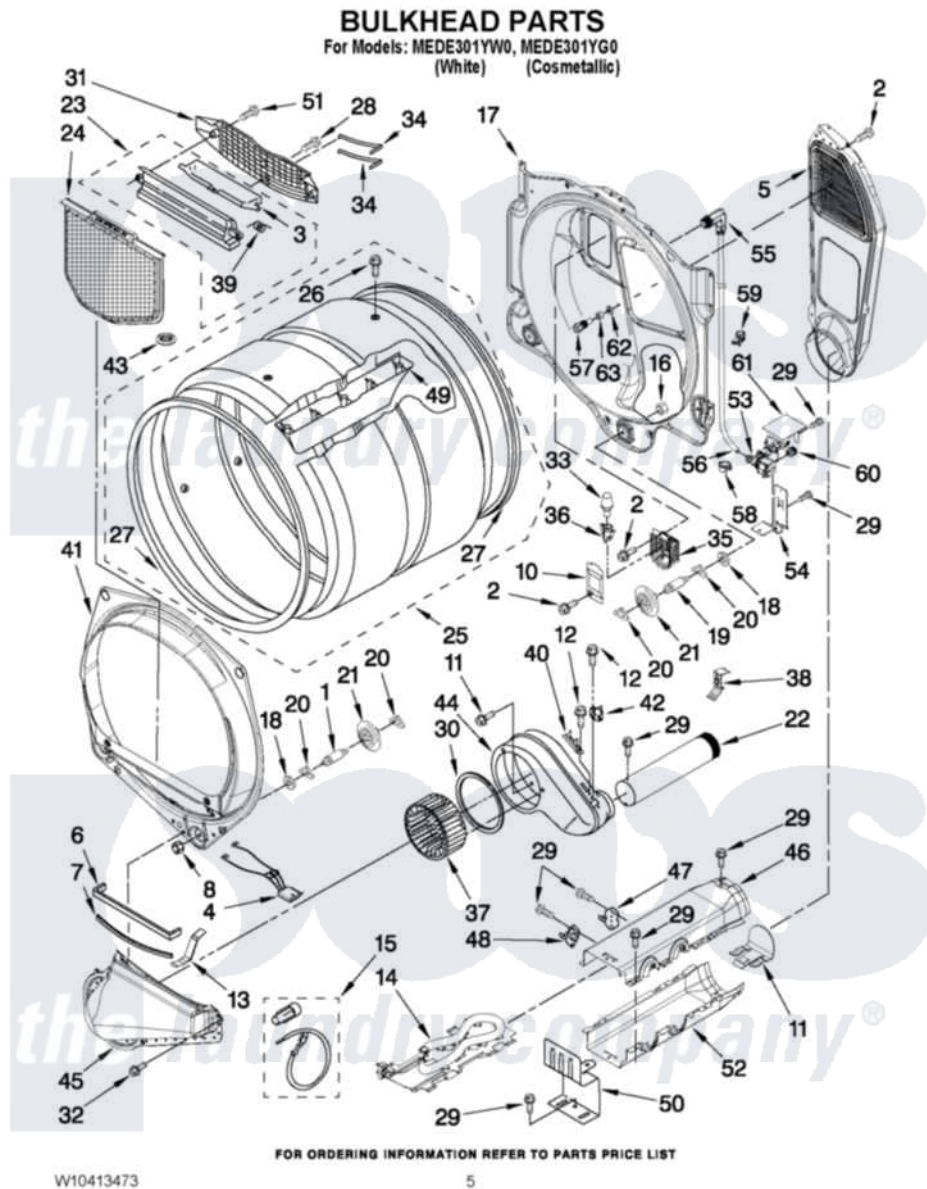

Maytag MEDE301YW0 03 - BULKHEAD PARTS

Maytag Residential Maytag MEDE301YW0 Dryer Parts Parts Diagram 03 - BULKHEAD PARTS
Click on the part number to view part

Item	Original Part Number	Replaced By	Status	Part Description
1	W10359271			Shaft, Drum Roller Threads
2	3390647	488729		Screw
3	W10153413			Door, Lint Screen
4	3406653			Harness, Sensor
5	697354	3387911		Duct-Air
6	697813			Seal, Outlet Housing
7	697814	697813		Seal, Outlet Housing
8	3934666	W10080210		Nut, 3/8 X 16
10	3402841	8532165		Lens, Drum Light
11	8544776			Flange, Heater Box
12	8533971	90767		Screw, 8A X 3/8 HeX Washer Head Tapping
13	W10345456	8066208		Clip-Exhaust
14	8544771			Heater Element
15	279457			Wire Kit, Terminal
16	W10001120	W10080190		Nut, 3/8-16
17	W10133857			Bulkhead, Rear