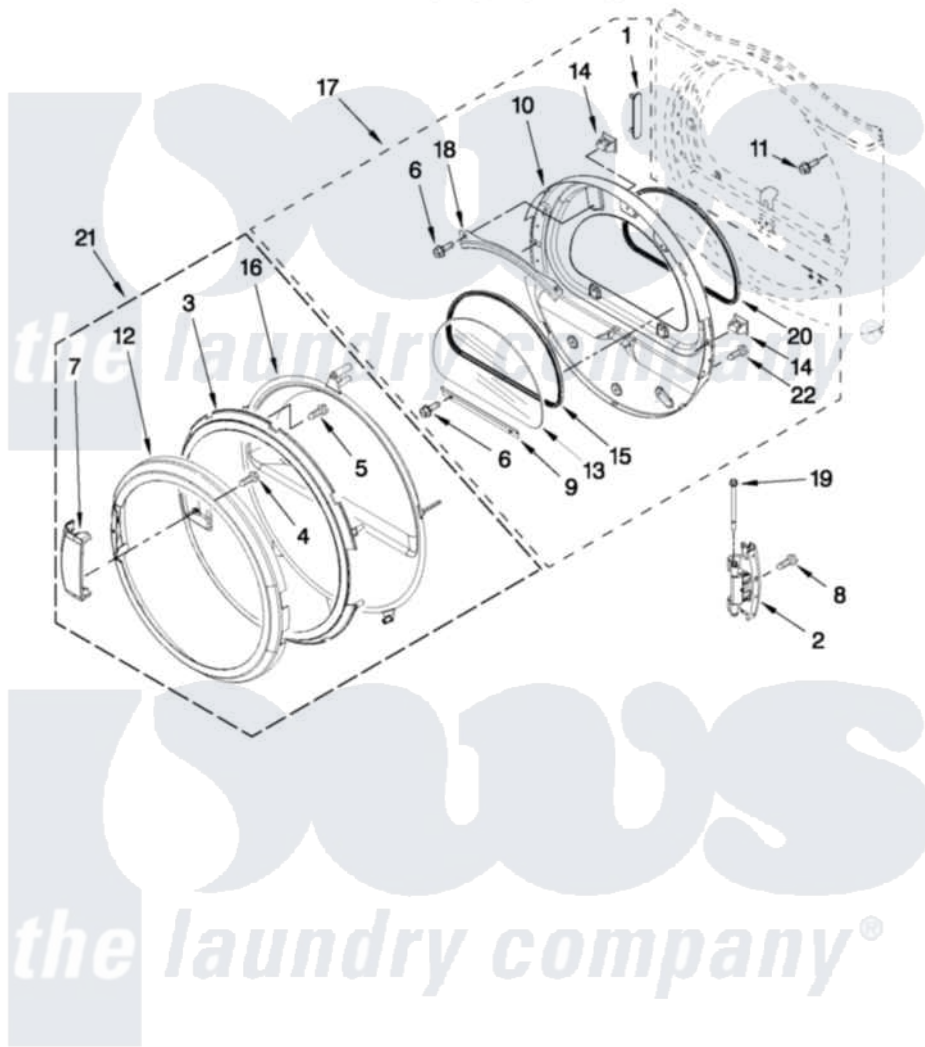

Maytag MEDE301YW0 04 - DOOR PARTS

DOOR PARTS For Models: MEDE301YW0, MEDE301YG0 (White) (Cosmetallic)

FOR ORDERING INFORMATION REFER TO PARTS PRICE LIST

W10413473

7

Maytag [Residential Maytag MEDE301YW0 Dryer Parts](#) Parts Diagram 04 - DOOR PARTS
Click on the part number to view part

| Item | Original Part Number | Replaced By | Status | Part Description |
|------|---------------------------|--------------------------|---------------|---------------------------------|
| 1 | W10256915 | | | Label, Hinge Hole Cover |
| 2 | W10304672 | 8578887 | | Door Hinge Assembly |
| 3 | W10405431 | | Not Available | DOOR, SCREEN INTERMEDIATE ASSY. |
| 4 | 9742177 | | | Screw, 8-18 X .625 |
| 5 | 3400618 | | | Screw, 6-19 X 3/8 |
| 6 | 3393258 | 3373329D | | Screw |
| 7 | 8576578 | | | Handle, Door |
| 8 | W10159996 | | | Screw, 10-24 X 25/64 |
| 9 | 8519354 | | | Retainer-Window |
| 10 | W10363674 | | | Door Assembly |
| 11 | 355515 | | | Screw, 8-18 X 11/16 |
| 12 | 8576577 | | | Door, Outer Ring |
| 13 | W10286878 | | | Window |
| 14 | 690081 | 279570 | | Latch |
| 15 | 8579663 | | | Seal, Window |
| 16 | 8580059 | | | Door, Intermediate |

| | | |
|----|---------------------------|----------------------|
| 17 | W10270216 | Door Assembly |
| 18 | 8519356 | Retainer-Window |
| 19 | 8565087 | Bolt, 1/4-28 |
| 20 | W10163915 | Door Seal |
| 21 | W10371564 | Door, Outer Assembly |
| 22 | 8534044 | Screw, 8-18 X 1/2 |