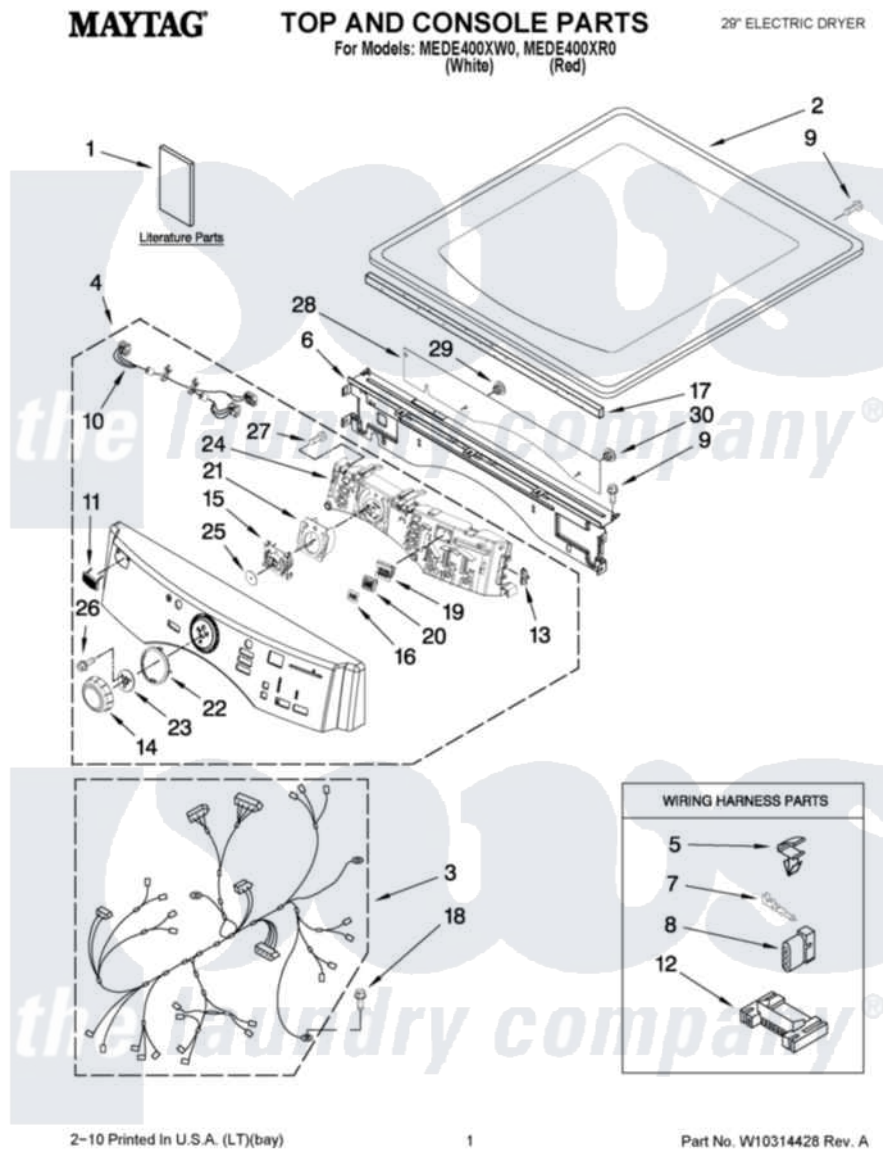

Maytag MEDE400XR0 01 - TOP AND CONSOLE PARTS

Maytag Residential Maytag MEDE400XR0 Dryer Parts Parts Diagram 01 - TOP AND CONSOLE PARTS
 Click on the part number to view part

Item	Original Part Number	Replaced By	Status	Part Description
1	W10239302		Not Available	USE & CARE GUIDE
"	W10258376		Not Available	TECH SHEET
"	W10255468		Not Available	INSTALLATION, DIAGNOSTIC GUIDE
2	3980634	W10117263		Top
"	W10249738			Toe Panel
3	W10300884			Harness, Main
4	W10303515			Console Assembly
"	W10303516			Panel, Console
5	3394427			Clip-Harness
6	W10215656			Bracket, Console
7	94614			Terminal
8	3936144			Do-It-Yourself Repair Manuals
9	3390647	488729		Screw
10	W10242907			Harness, Communication
11	W10177245			Medallion
12	3395683			Receptacle, Multi-Terminal

13	W10214555	Plug-Connector Frame
14	W10164576	Knob, Assembly
15	W10170293	Guide, Light Cycle Internal
16	W10171504	Foil-Display
17	W10112267	Foam-Seal Control Bracket
18	693995	Screw, Hex Head
19	W10171502	Fram-Light
20	W10164578	Guide, Light
21	W10170295	Frame-Light Guide
22	W10164567	Cycle, Light Guide
23	W10172298	Bushing, Knob
24	W10283492	Techbox Assembly
25	8572039	Seal, User Interface
26	8540513	8182214 Screw
27	8540282	8181661 Screw, Actuator
28	W10215674	Shield, Console Bracket
29	W10216201	Plug-Hole, 1/4"
30	W10216202	Plug-Hole, 5/16"