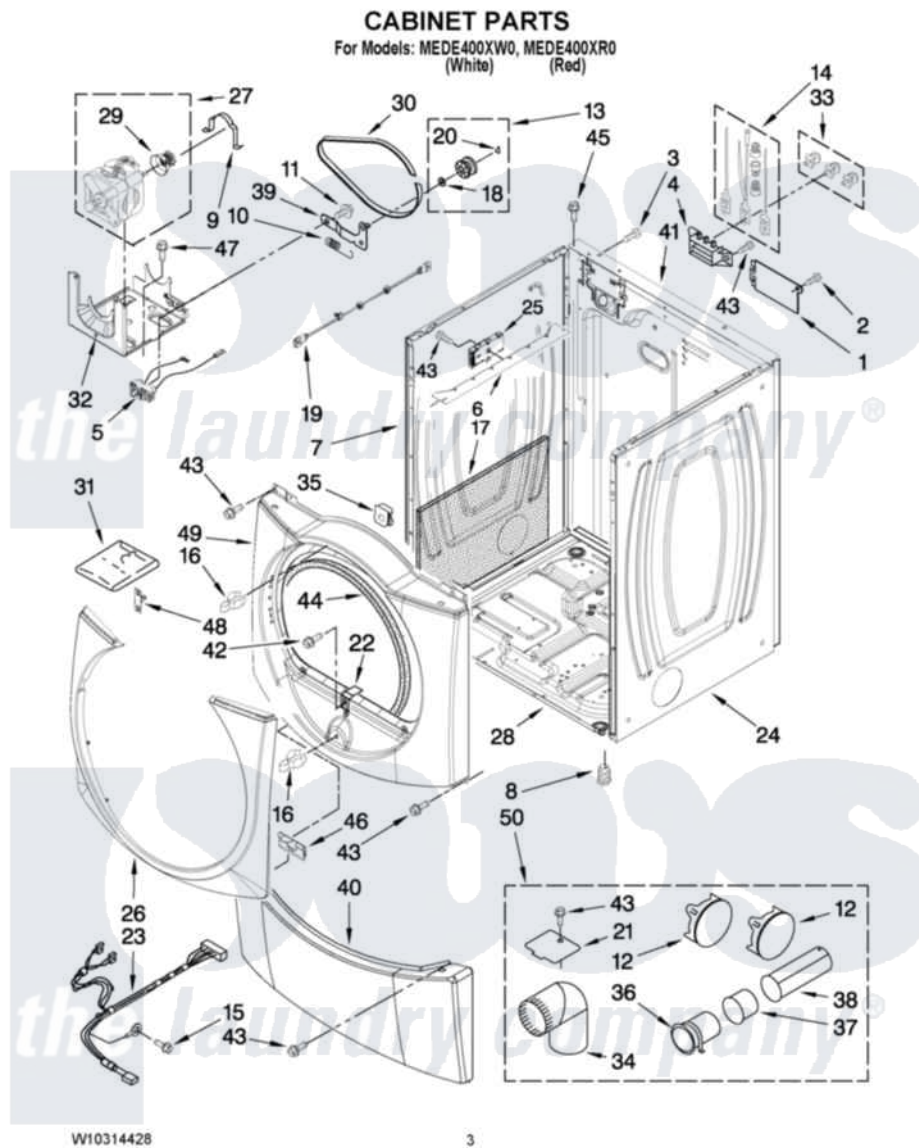

Maytag MEDE400XR0 02 - CABINET PARTS

Maytag Residential Maytag MEDE400XR0 Dryer Parts Parts Diagram 02 - CABINET PARTS
 Click on the part number to view part

Item	Original Part Number	Replaced By	Status	Part Description
1	W10286180	W10119283		Cover, Terminal Block
2	3390814	90767		Screw, 8A X 3/8 HeX Washer Head Tapping
3	8533974	4331106		Screw, No.10-32 X 7/16
4	3397659			Block, Terminal
5	W10246525	W10314253		Switch, Assembly Broken Belt
6	8563727			Bracket, Control
7	W10192435			Panel, Side
"	W10249768			Panel, Side
8	3392100	49621		Feet-Leveling
NI	279810			Foot-Optional
9	660658			Clamp, Motor Mounting 343481 685441
10	3387374			Spring, Idler
11	3389420			Retainer-Idler 1/4-20 X 1/16
12	697750	W10470674		Dryer Exhaust Kit
"	W10151499	W10404617		Plug, Multivent